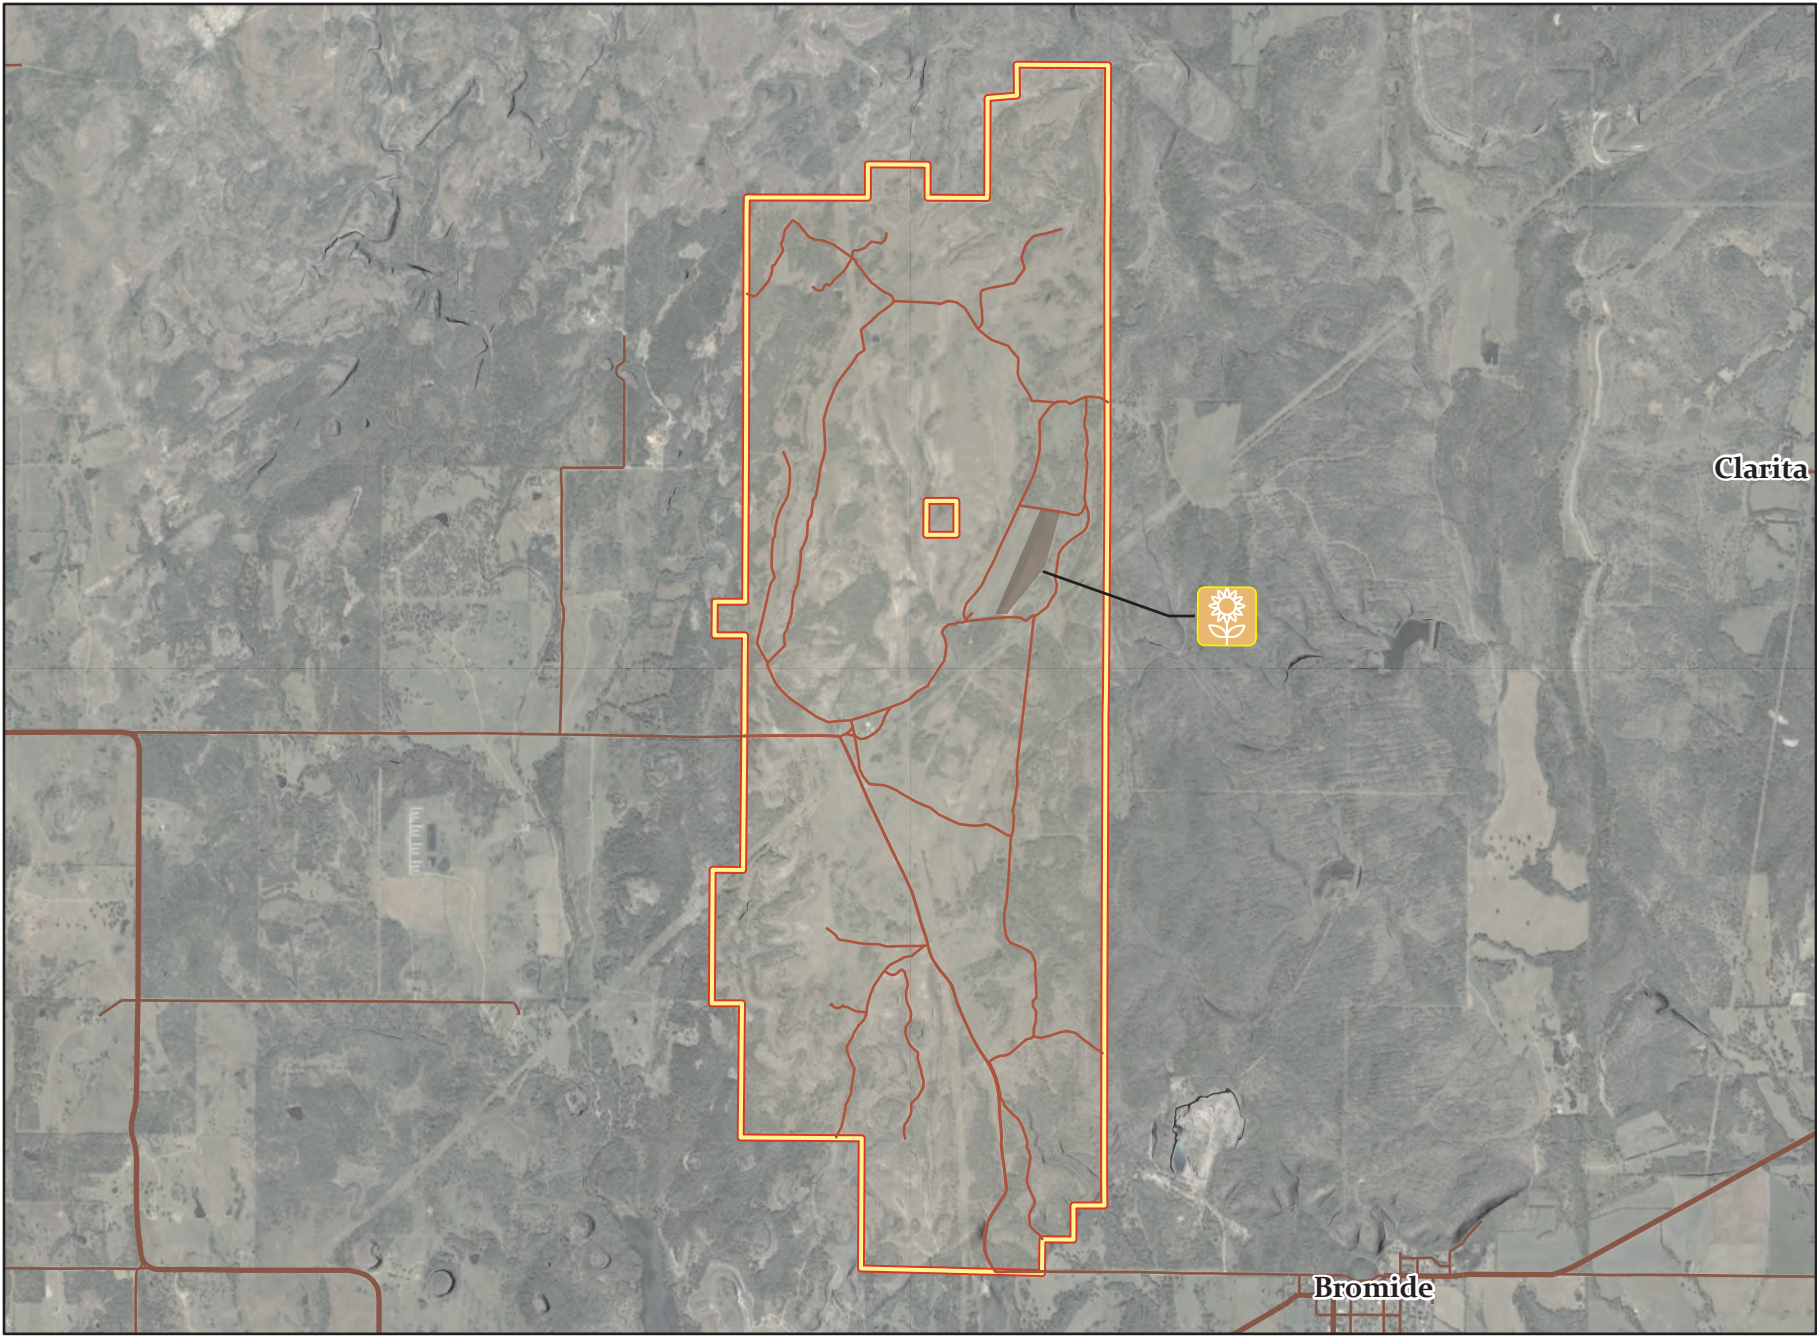

2023 ODWC Dove Hunting Areas

Managed fields can receive heavy hunting pressure on opening day. Please consider wearing shooting glasses and refrain from shooting at low flying birds on fields where other hunters are nearby. Although these fields were managed for dove, ODWC cannot guarantee dove will be present. Uncontrollable environmental factors and migration patterns will always play a role in dove field success. We encourage hunters to scout areas in advance of their planned hunt.

Areas Managed for Dove

 Food Plots x1

Arbuckle Springs WMA

2.5