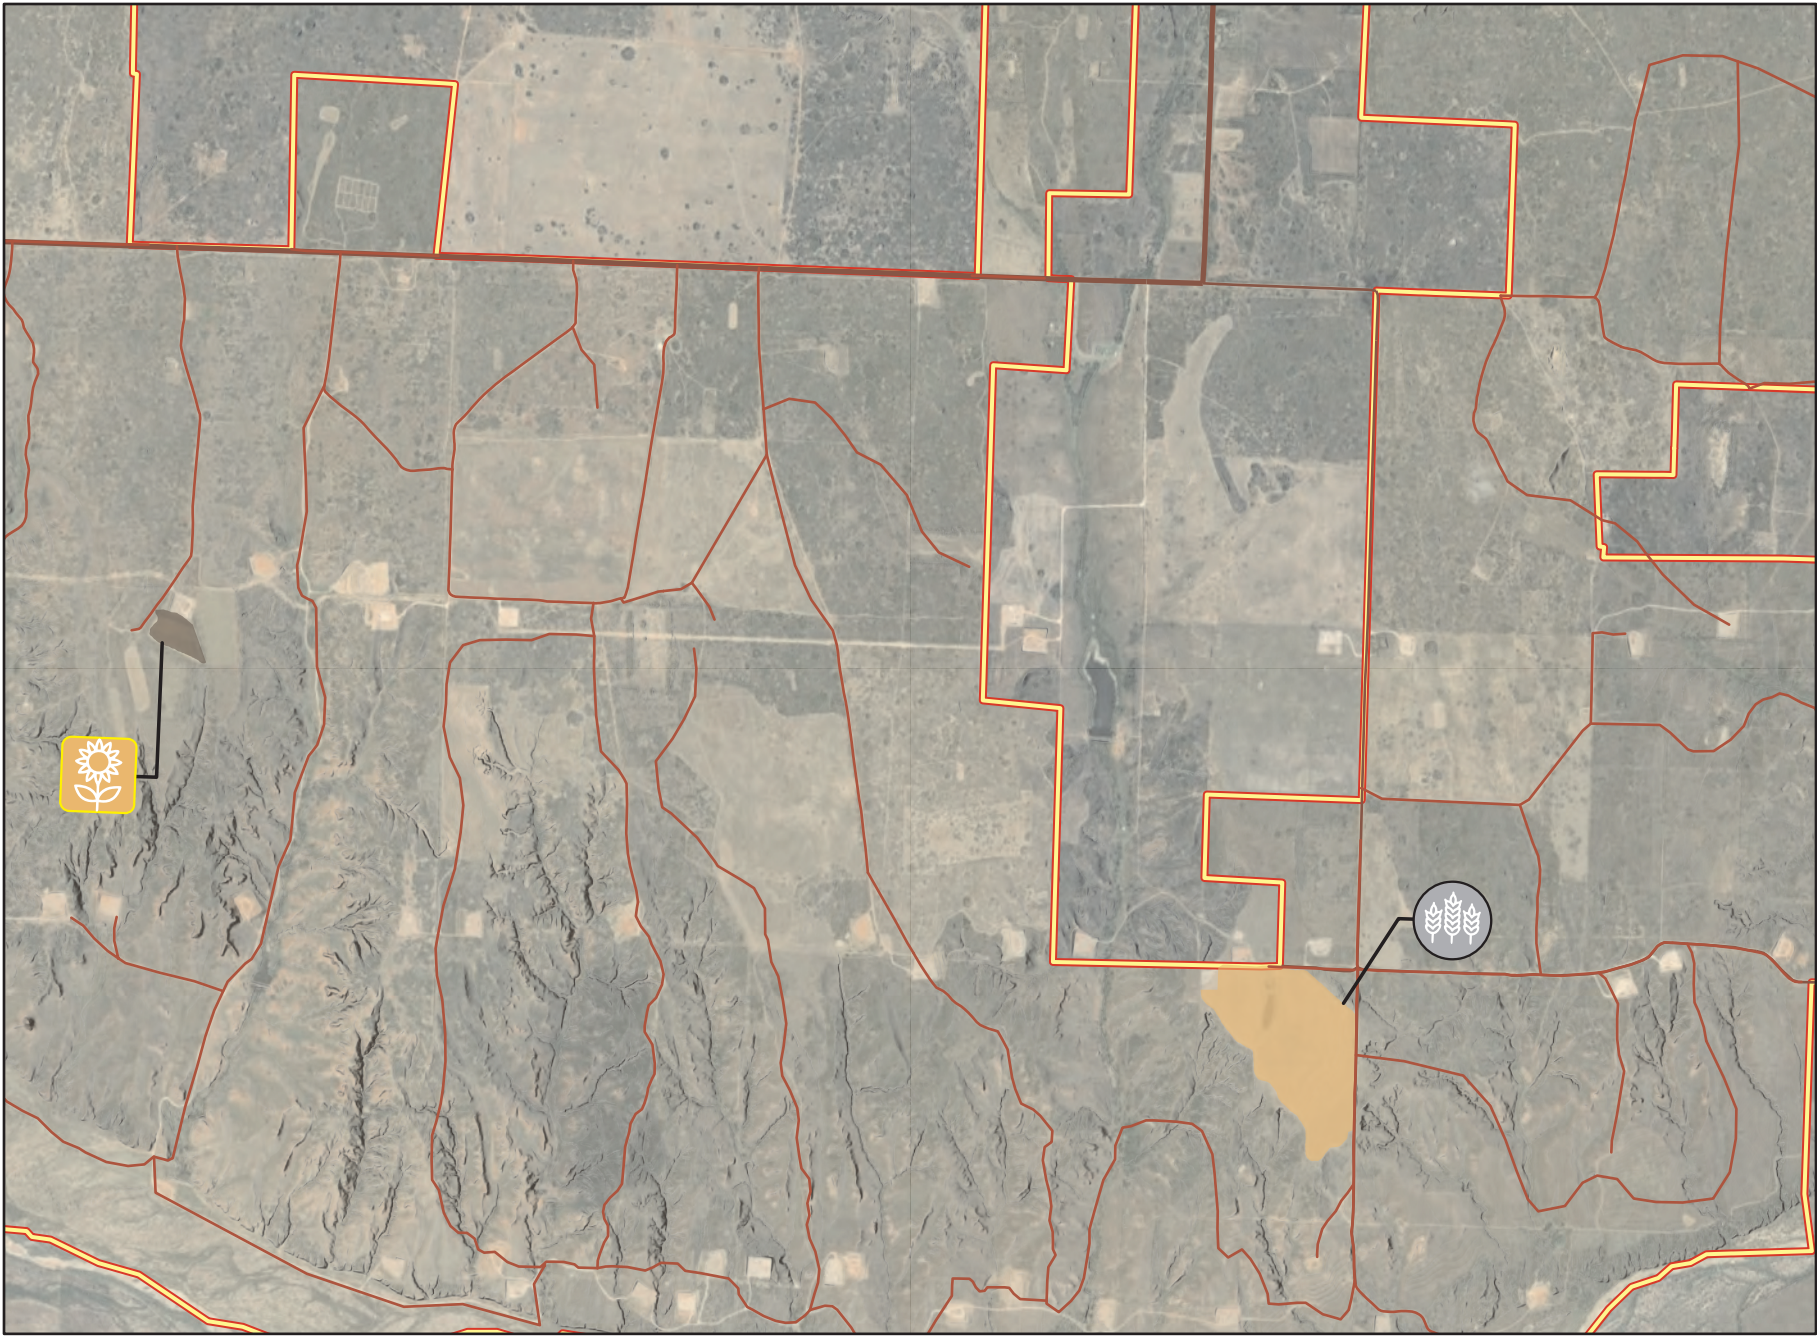

2023 ODWC Dove Hunting Areas

Managed fields can receive heavy hunting pressure on opening day. Please consider wearing shooting glasses and refrain from shooting at low flying birds on fields where other hunters are nearby. Although these fields were managed for dove, ODWC cannot guarantee dove will be present. Uncontrollable environmental factors and migration patterns will always play a role in dove field success. We encourage hunters to scout areas in advance of their planned hunt.

Areas Managed for Dove

-  Agricultural Fields x1
-  Food Plots x1

Central Packsaddle WMA