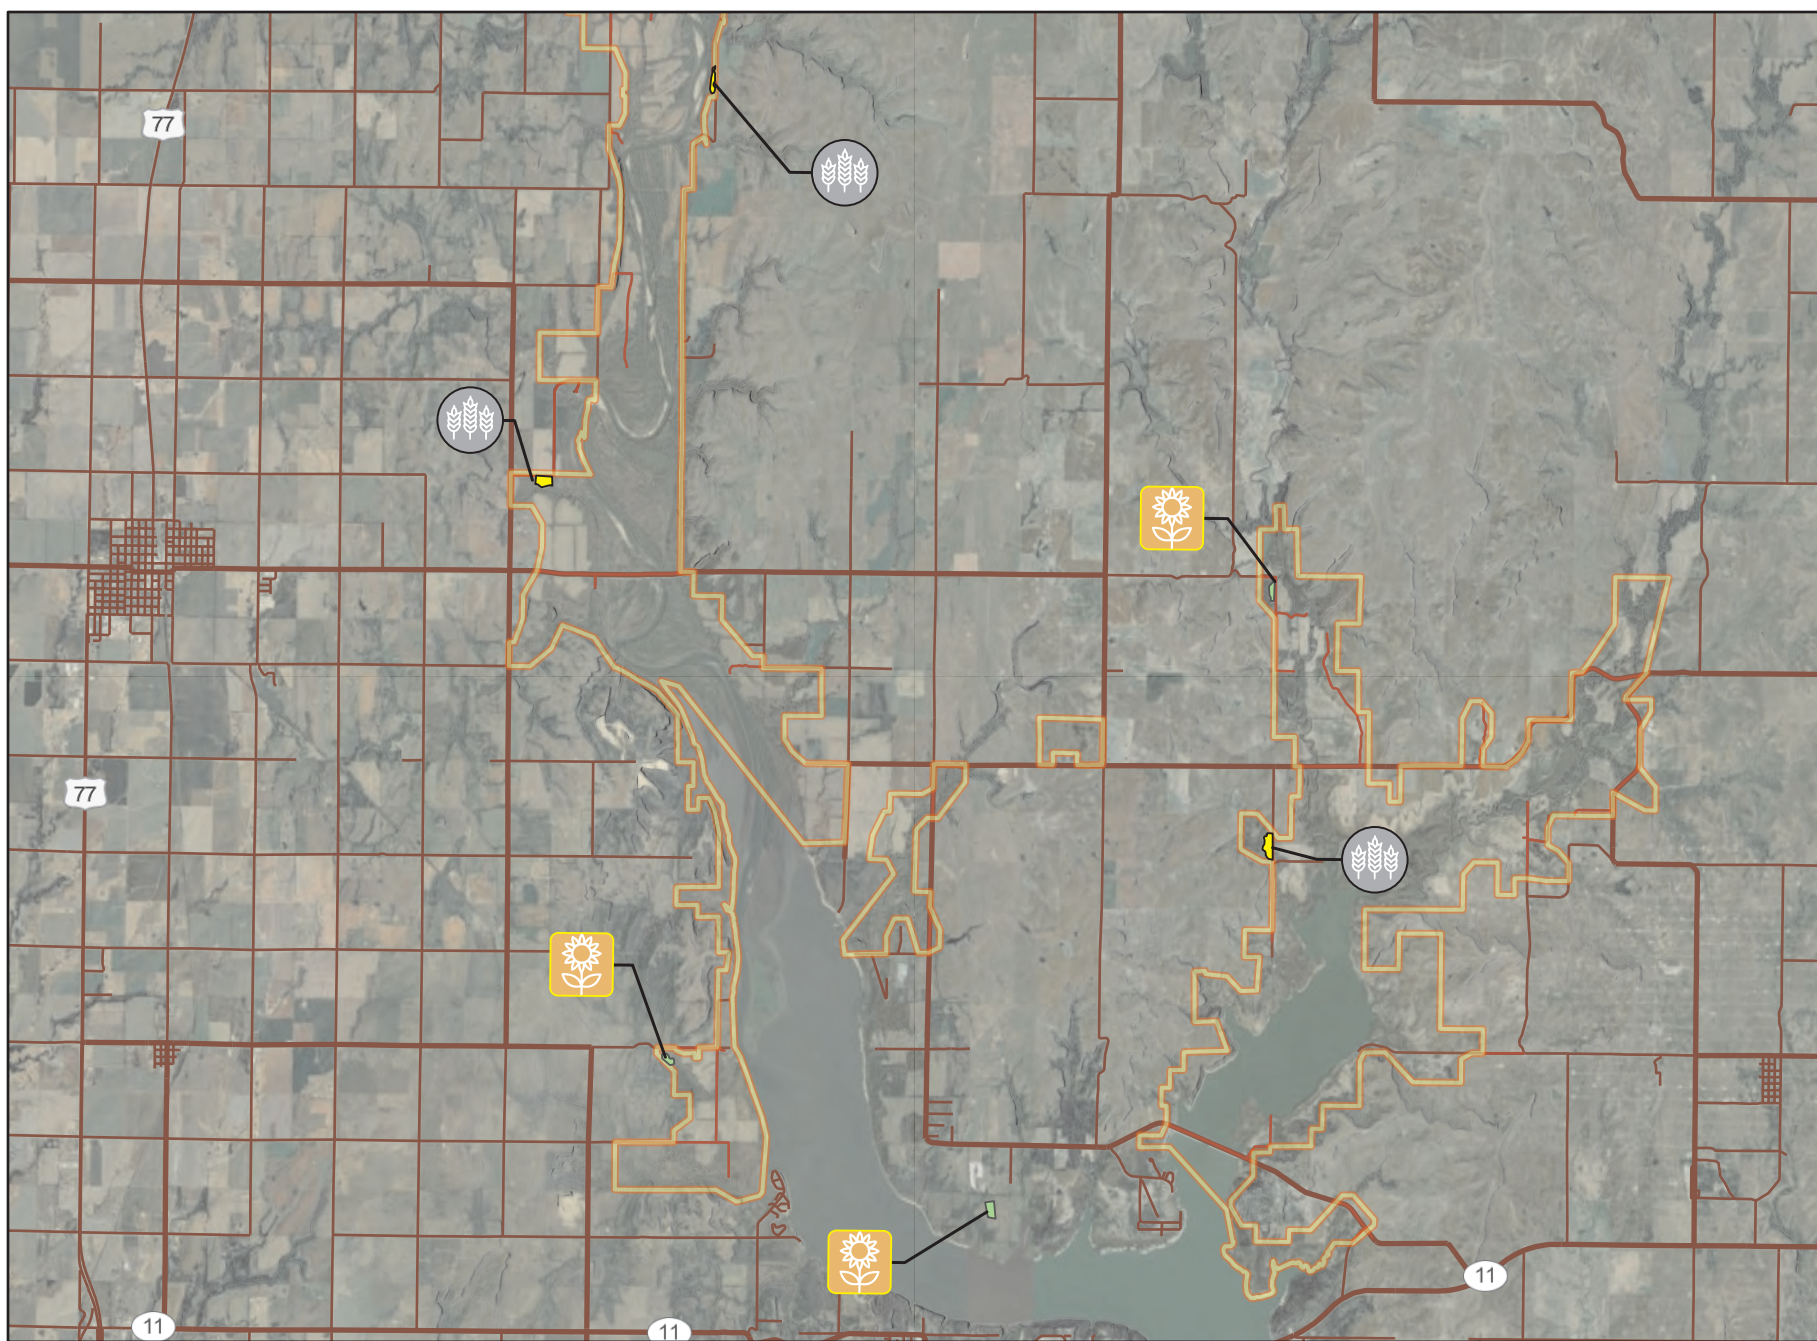

2023 ODWC Dove Hunting Areas

Managed fields can receive heavy hunting pressure on opening day. Please consider wearing shooting glasses and refrain from shooting at low flying birds on fields where other hunters are nearby. Although these fields were managed for dove, ODWC cannot guarantee dove will be present. Uncontrollable environmental factors and migration patterns will always play a role in dove field success. We encourage hunters to scout areas in advance of their planned hunt.

Areas Managed for Dove

-  Food Plots x3
-  Agricultural Fields x2

Kaw WMA

7