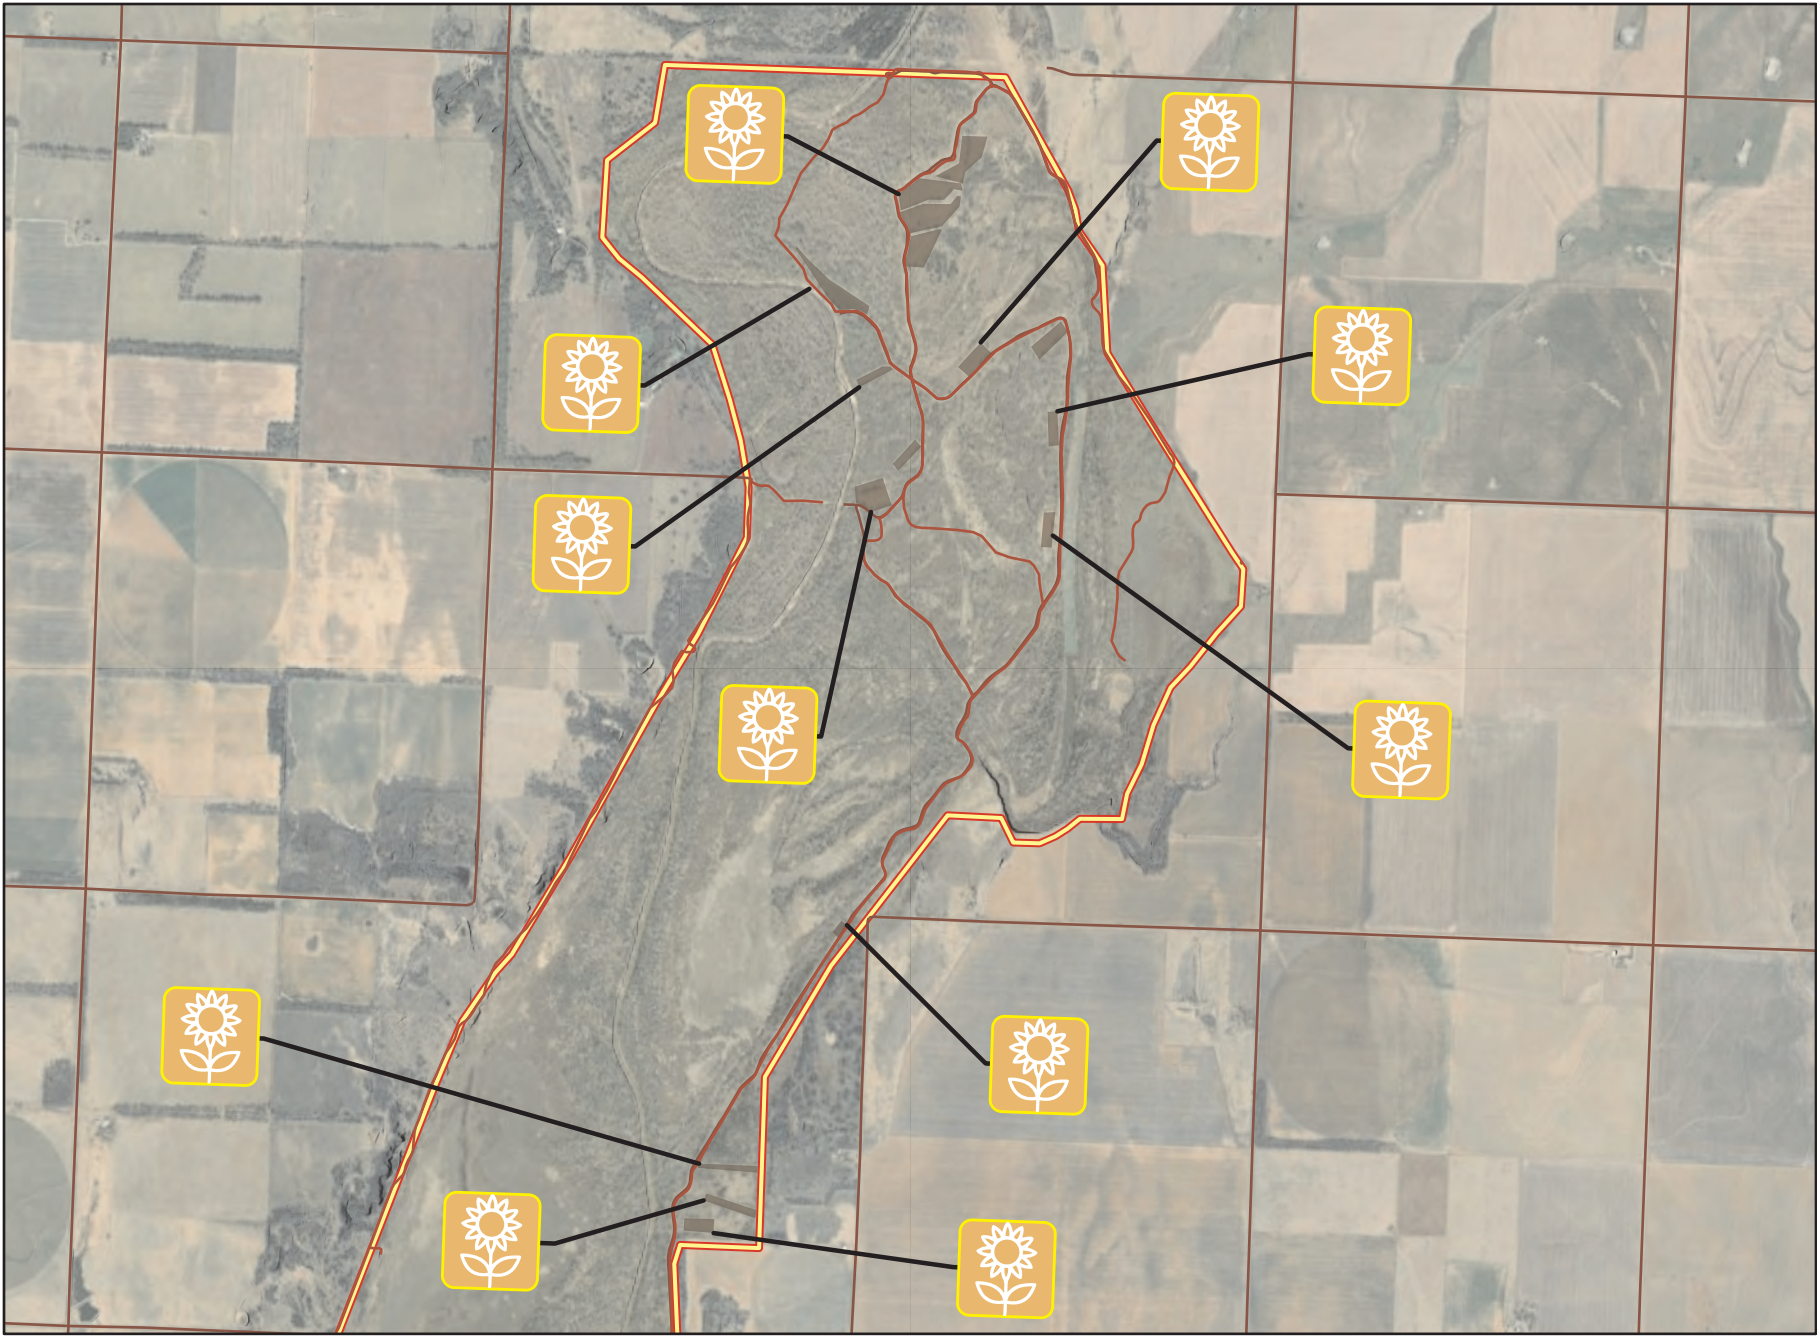

# 2023 ODWC Dove Hunting Areas

Managed fields can receive heavy hunting pressure on opening day. Please consider wearing shooting glasses and refrain from shooting at low flying birds on fields where other hunters are nearby. Although these fields were managed for dove, ODWC cannot guarantee dove will be present. Uncontrollable environmental factors and migration patterns will always play a role in dove field success. We encourage hunters to scout areas in advance of their planned hunt.

## Areas Managed for Dove

 Food Plots x16

## N Altus Lugert WMA

1.5

 Miles