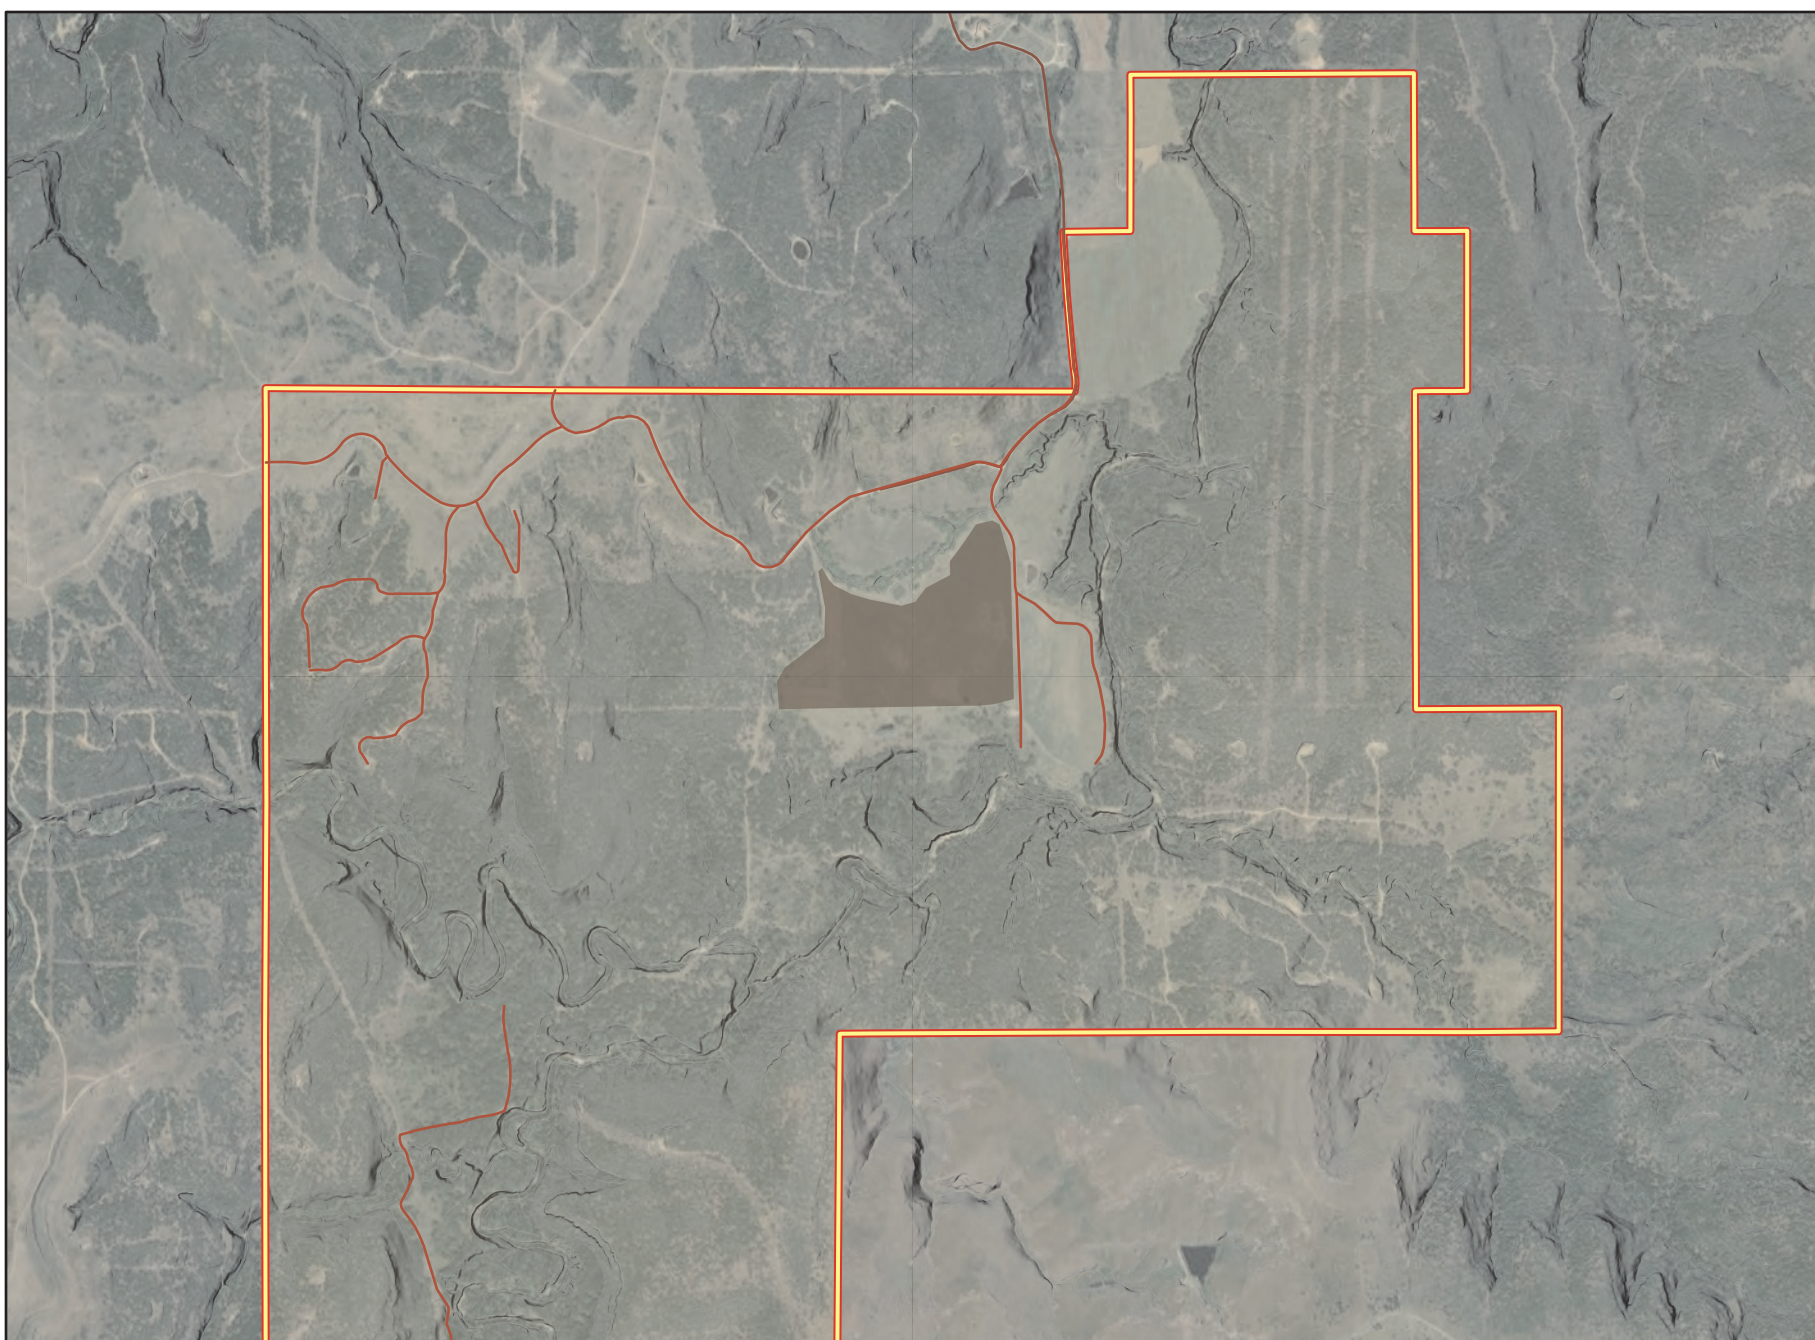

2023 ODWC Dove Hunting Areas

Managed fields can receive heavy hunting pressure on opening day. Please consider wearing shooting glasses and refrain from shooting at low flying birds on fields where other hunters are nearby. Although these fields were managed for dove, ODWC cannot guarantee dove will be present. Uncontrollable environmental factors and migration patterns will always play a role in dove field success. We encourage hunters to scout areas in advance of their planned hunt.

Areas Managed for Dove

 Food Plots x1

N Osage Western Wall WMA

1

 Miles