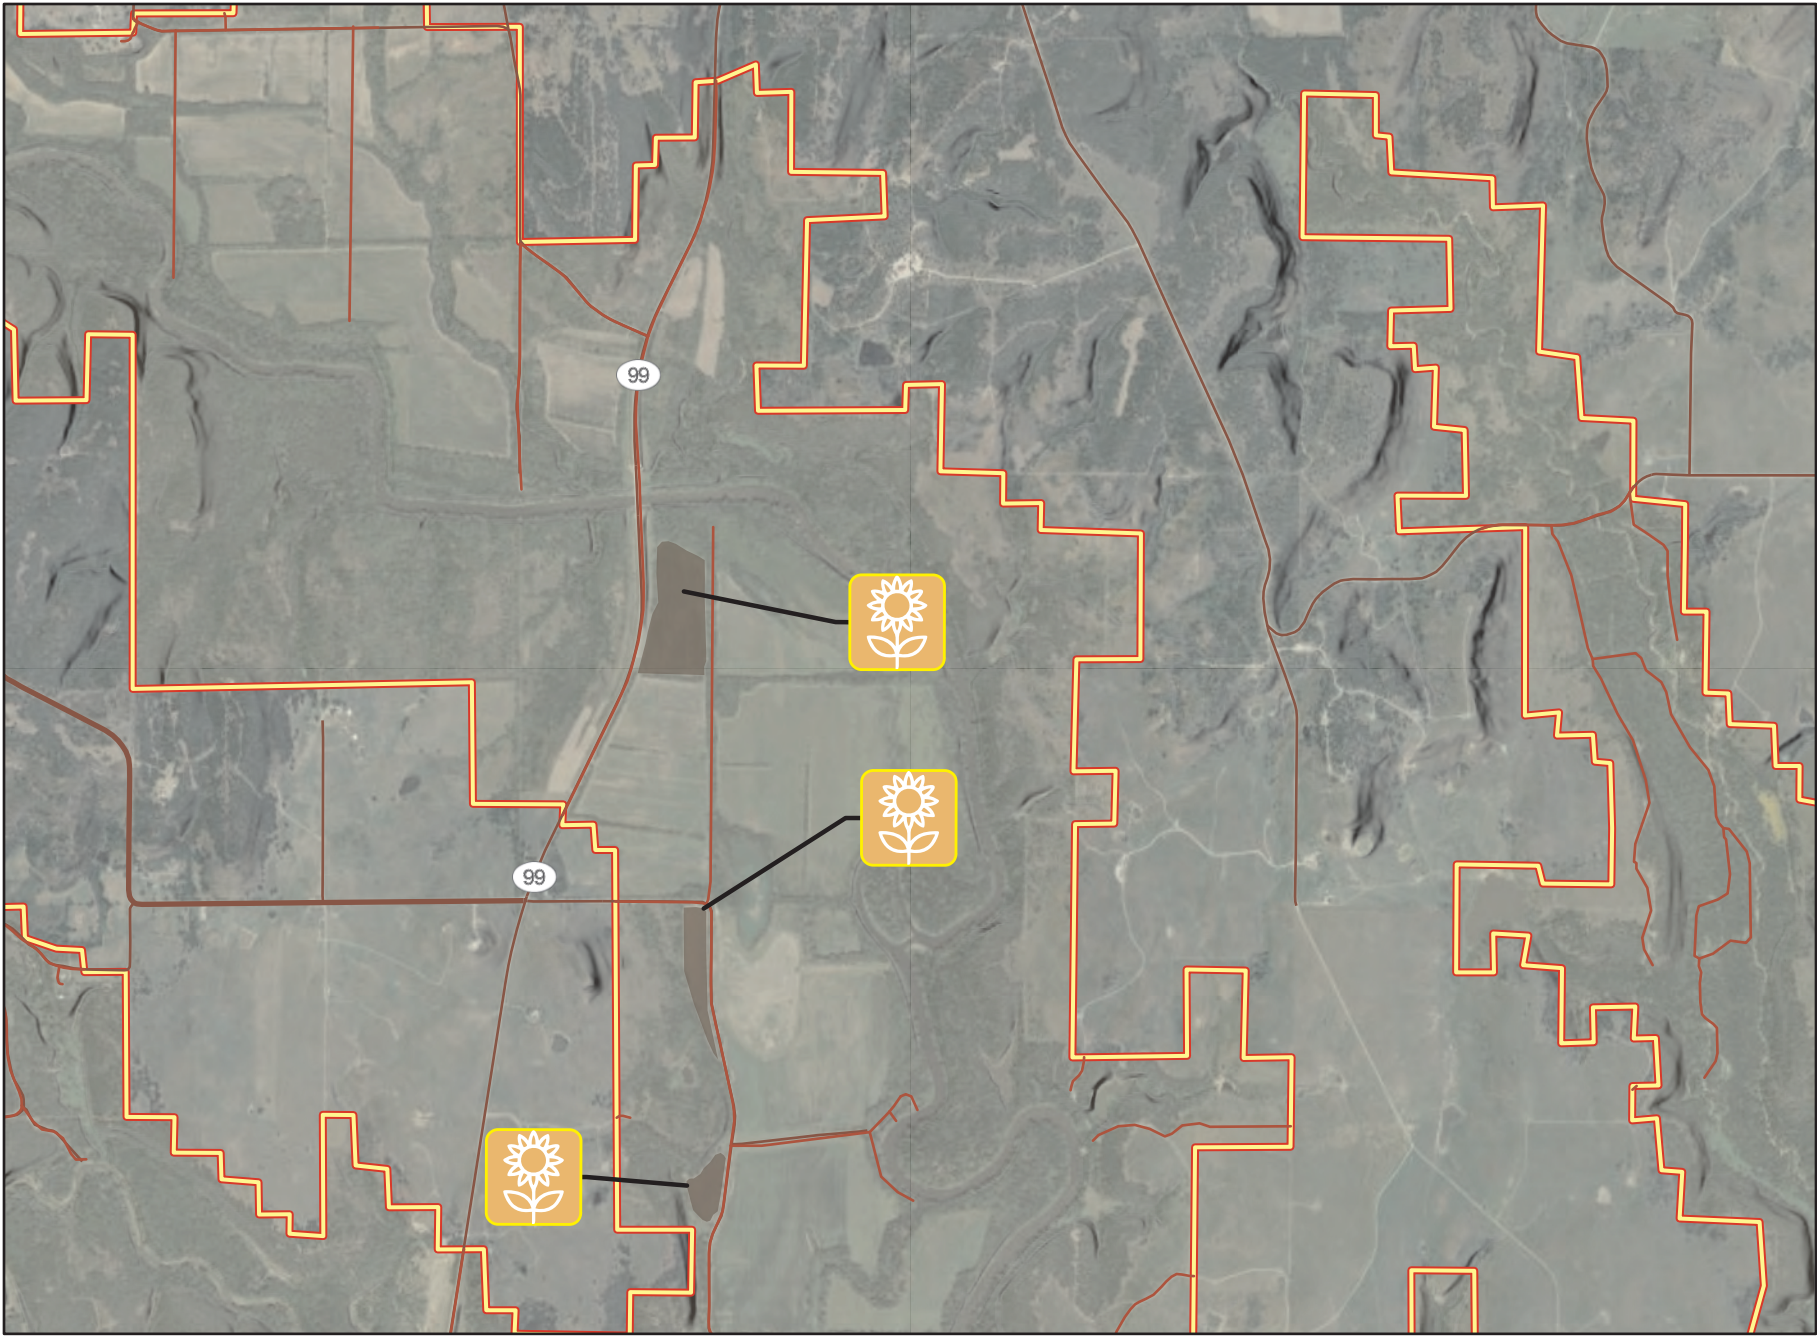

2023 ODWC Dove Hunting Areas

Managed fields can receive heavy hunting pressure on opening day. Please consider wearing shooting glasses and refrain from shooting at low flying birds on fields where other hunters are nearby. Although these fields were managed for dove, ODWC cannot guarantee dove will be present. Uncontrollable environmental factors and migration patterns will always play a role in dove field success. We encourage hunters to scout areas in advance of their planned hunt.

Areas Managed for Dove

 Food Plots x3

N-ish Hulah WMA

1.5

 Miles