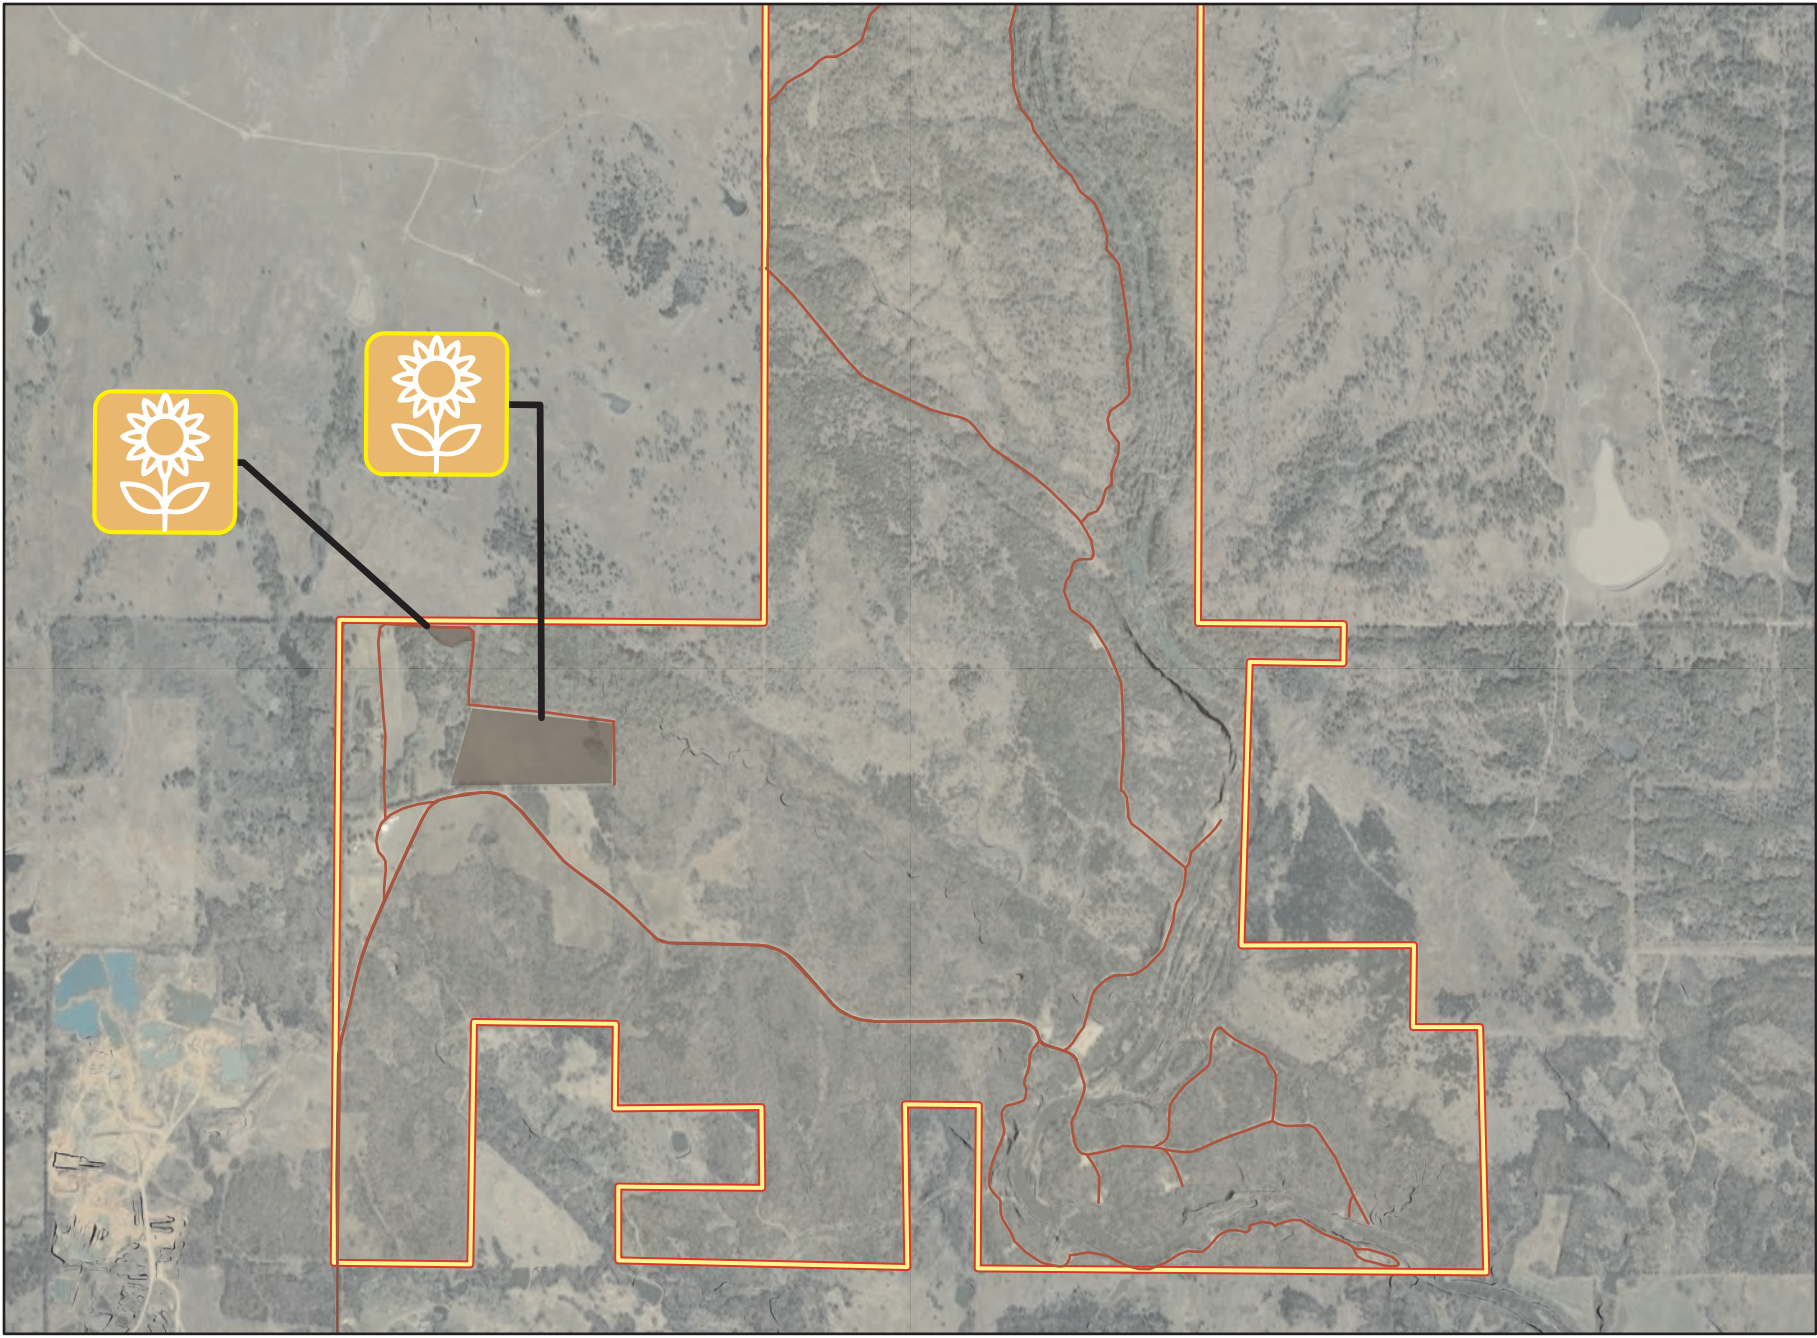

2023 ODWC Dove Hunting Areas

Managed fields can receive heavy hunting pressure on opening day. Please consider wearing shooting glasses and refrain from shooting at low flying birds on fields where other hunters are nearby. Although these fields were managed for dove, ODWC cannot guarantee dove will be present. Uncontrollable environmental factors and migration patterns will always play a role in dove field success. We encourage hunters to scout areas in advance of their planned hunt.

Areas Managed for Dove

 Food Plots x2

S Blue River PFHA

1

 Miles