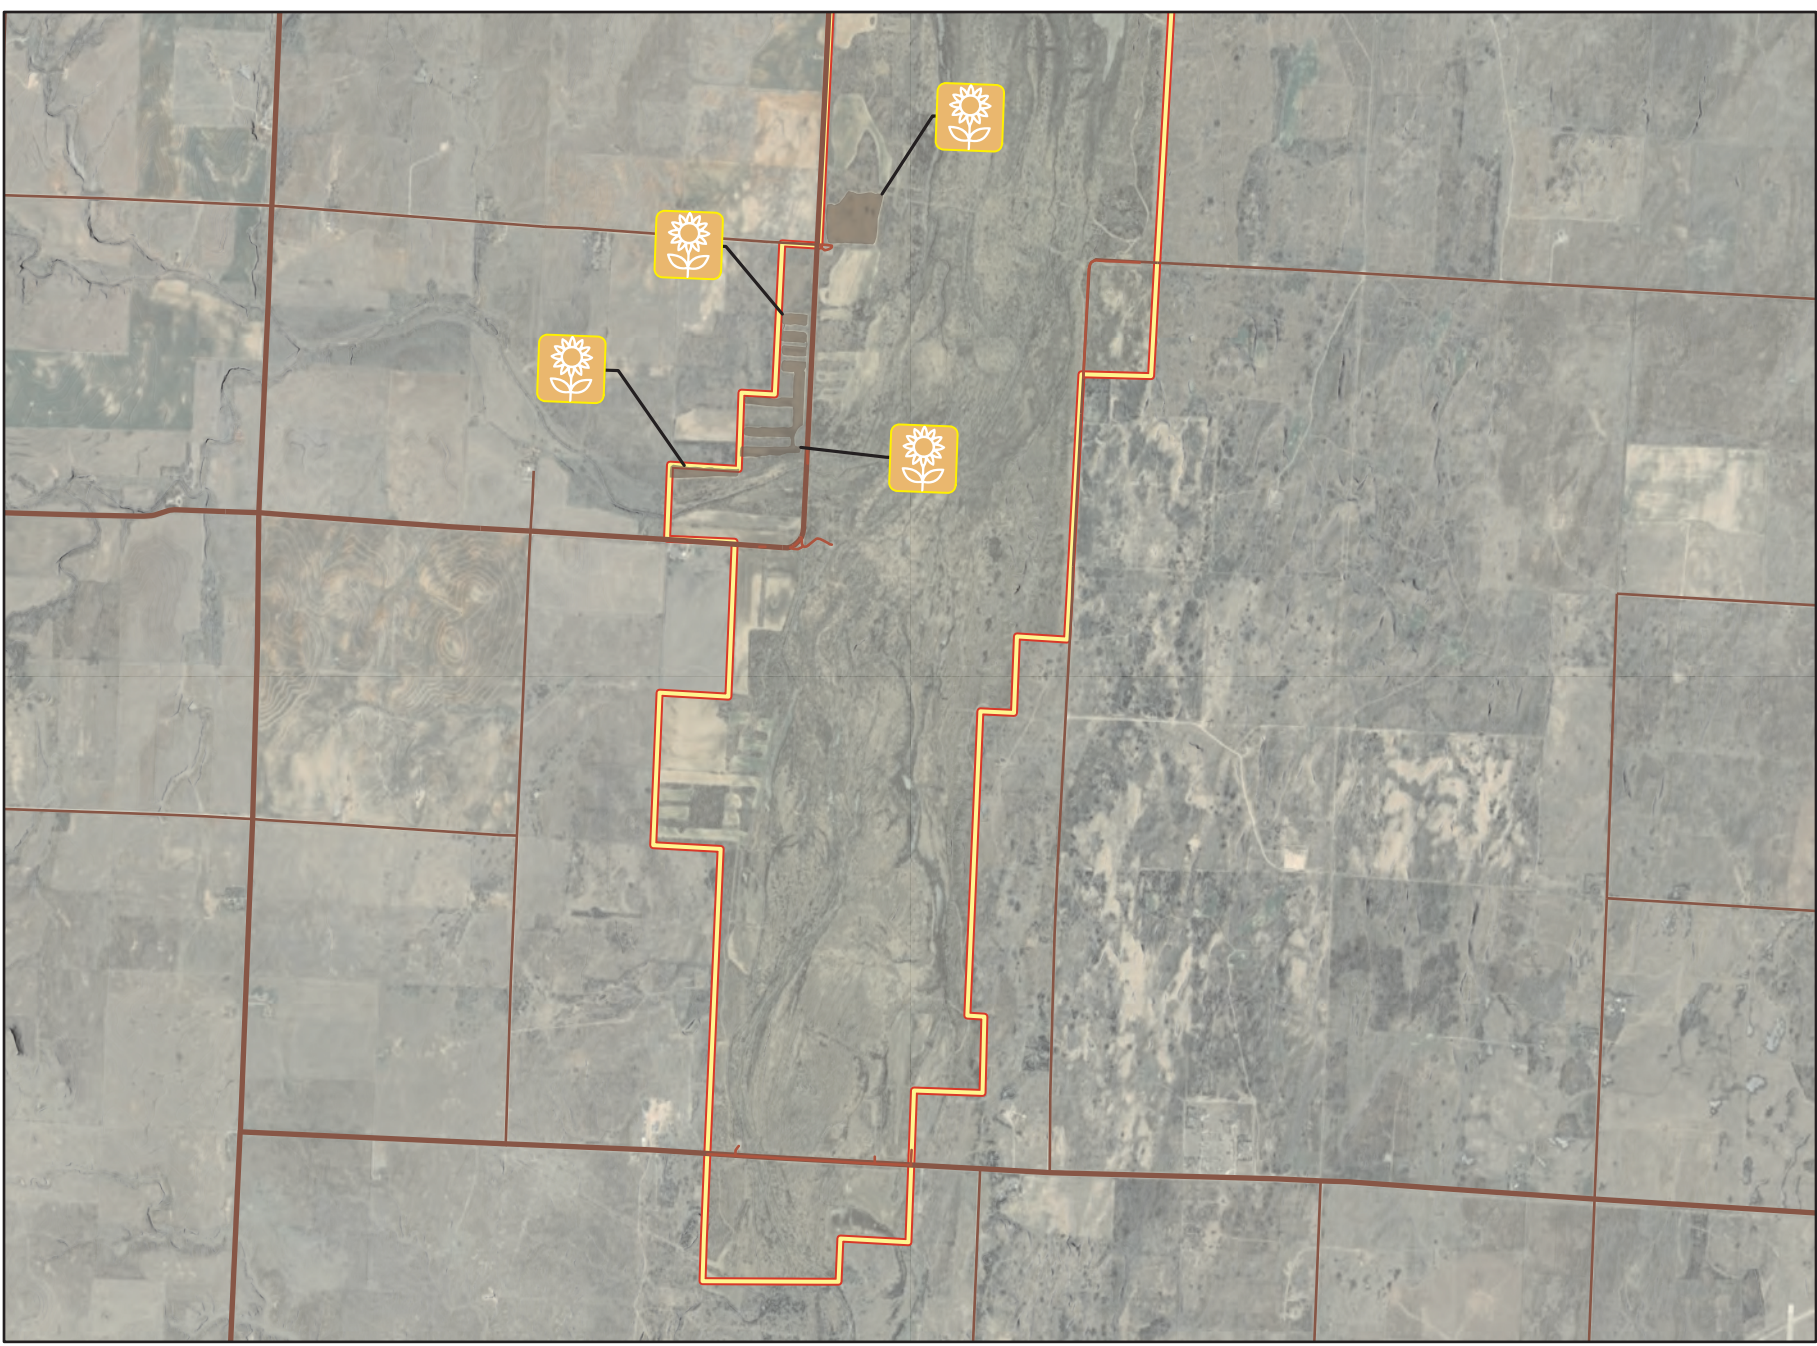

2023 ODWC Dove Hunting Areas

Managed fields can receive heavy hunting pressure on opening day. Please consider wearing shooting glasses and refrain from shooting at low flying birds on fields where other hunters are nearby. Although these fields were managed for dove, ODWC cannot guarantee dove will be present. Uncontrollable environmental factors and migration patterns will always play a role in dove field success. We encourage hunters to scout areas in advance of their planned hunt.

Areas Managed for Dove

 Food Plots x4

S Fort Supply WMA

2

 Miles