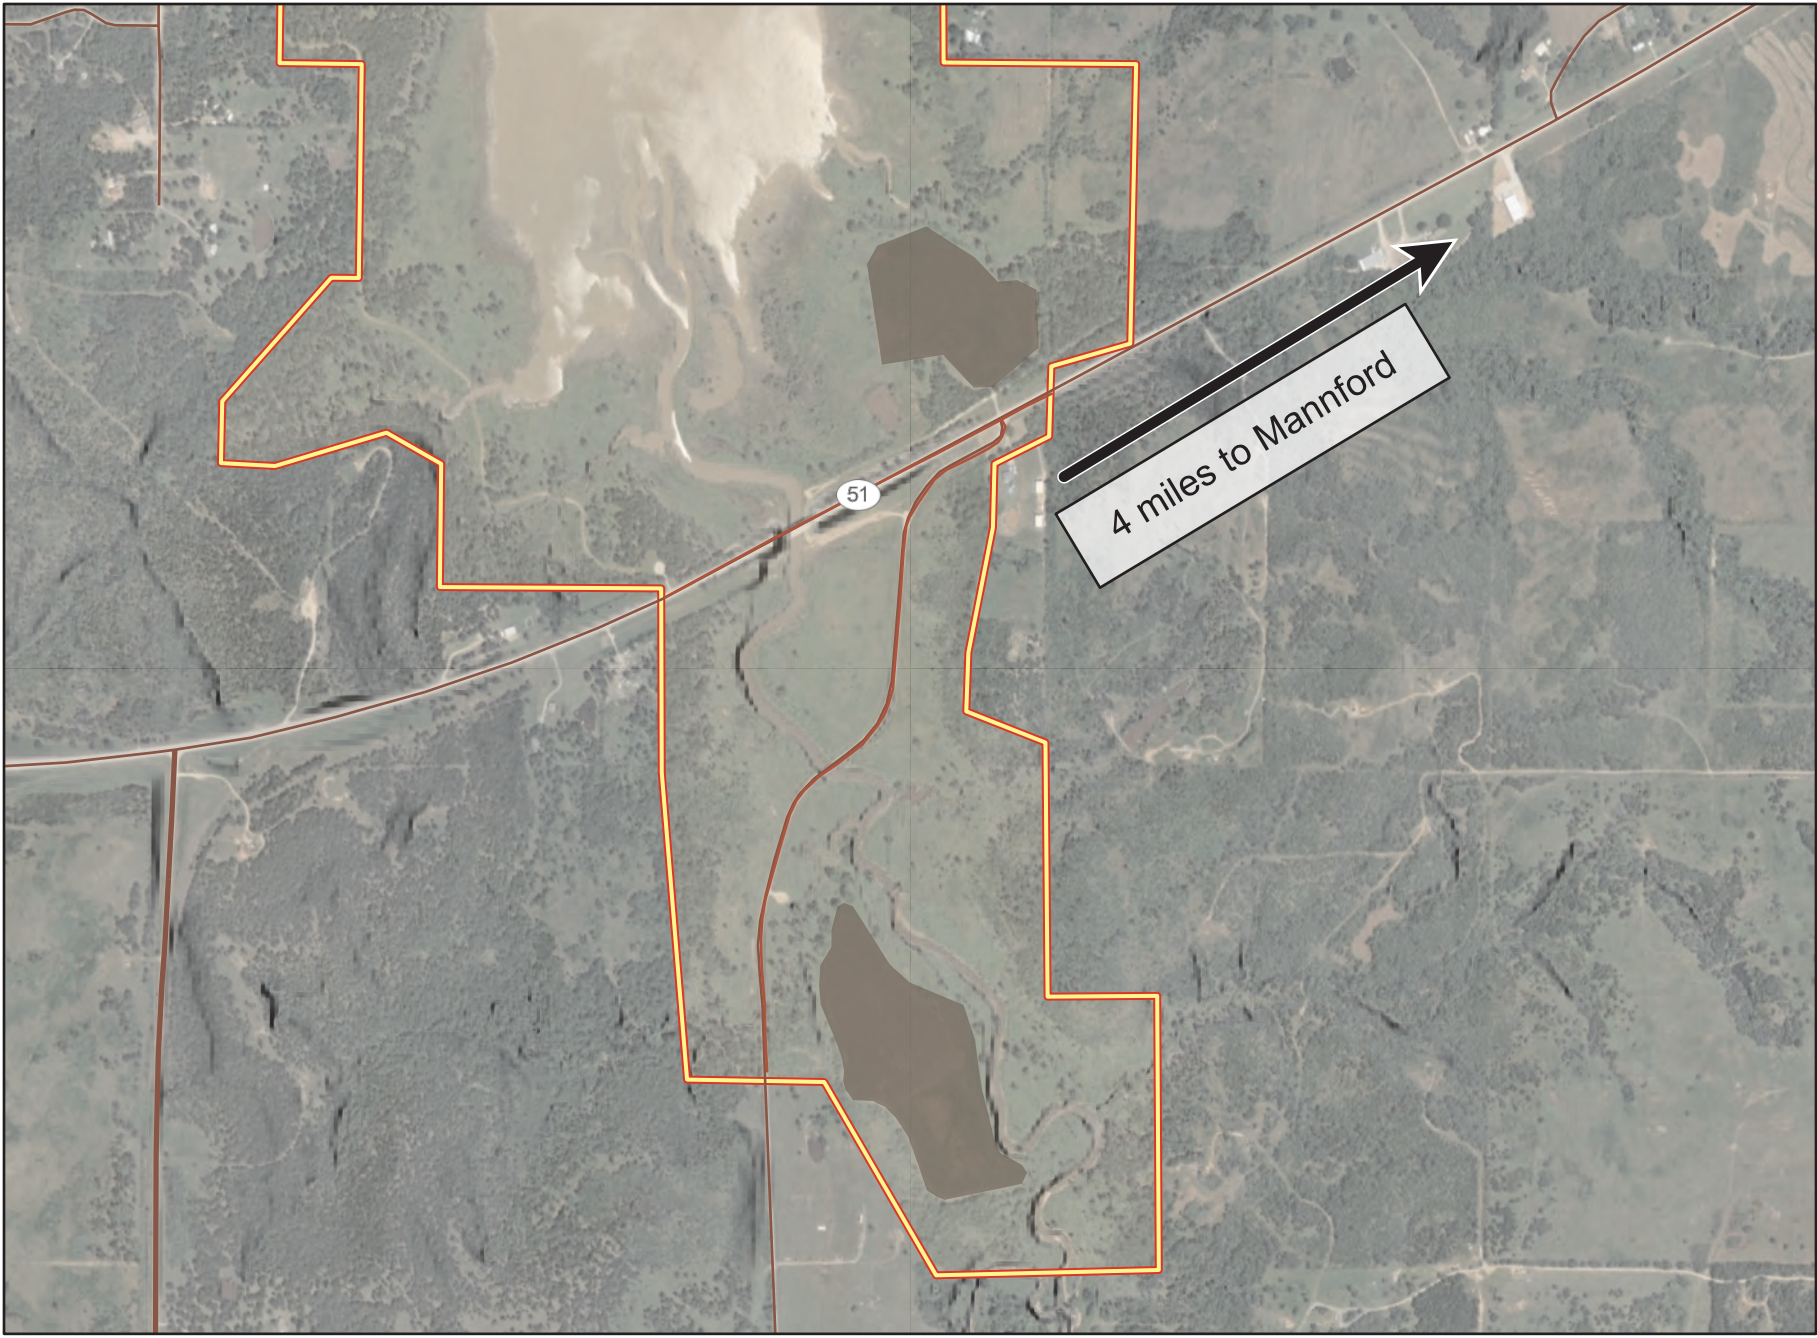

# 2023 ODWC Dove Hunting Areas

Managed fields can receive heavy hunting pressure on opening day. Please consider wearing shooting glasses and refrain from shooting at low flying birds on fields where other hunters are nearby. Although these fields were managed for dove, ODWC cannot guarantee dove will be present. Uncontrollable environmental factors and migration patterns will always play a role in dove field success. We encourage hunters to scout areas in advance of their planned hunt.

## Areas Managed for Dove

 Food Plots x2

## S Keystone WMA

0.7

 Miles