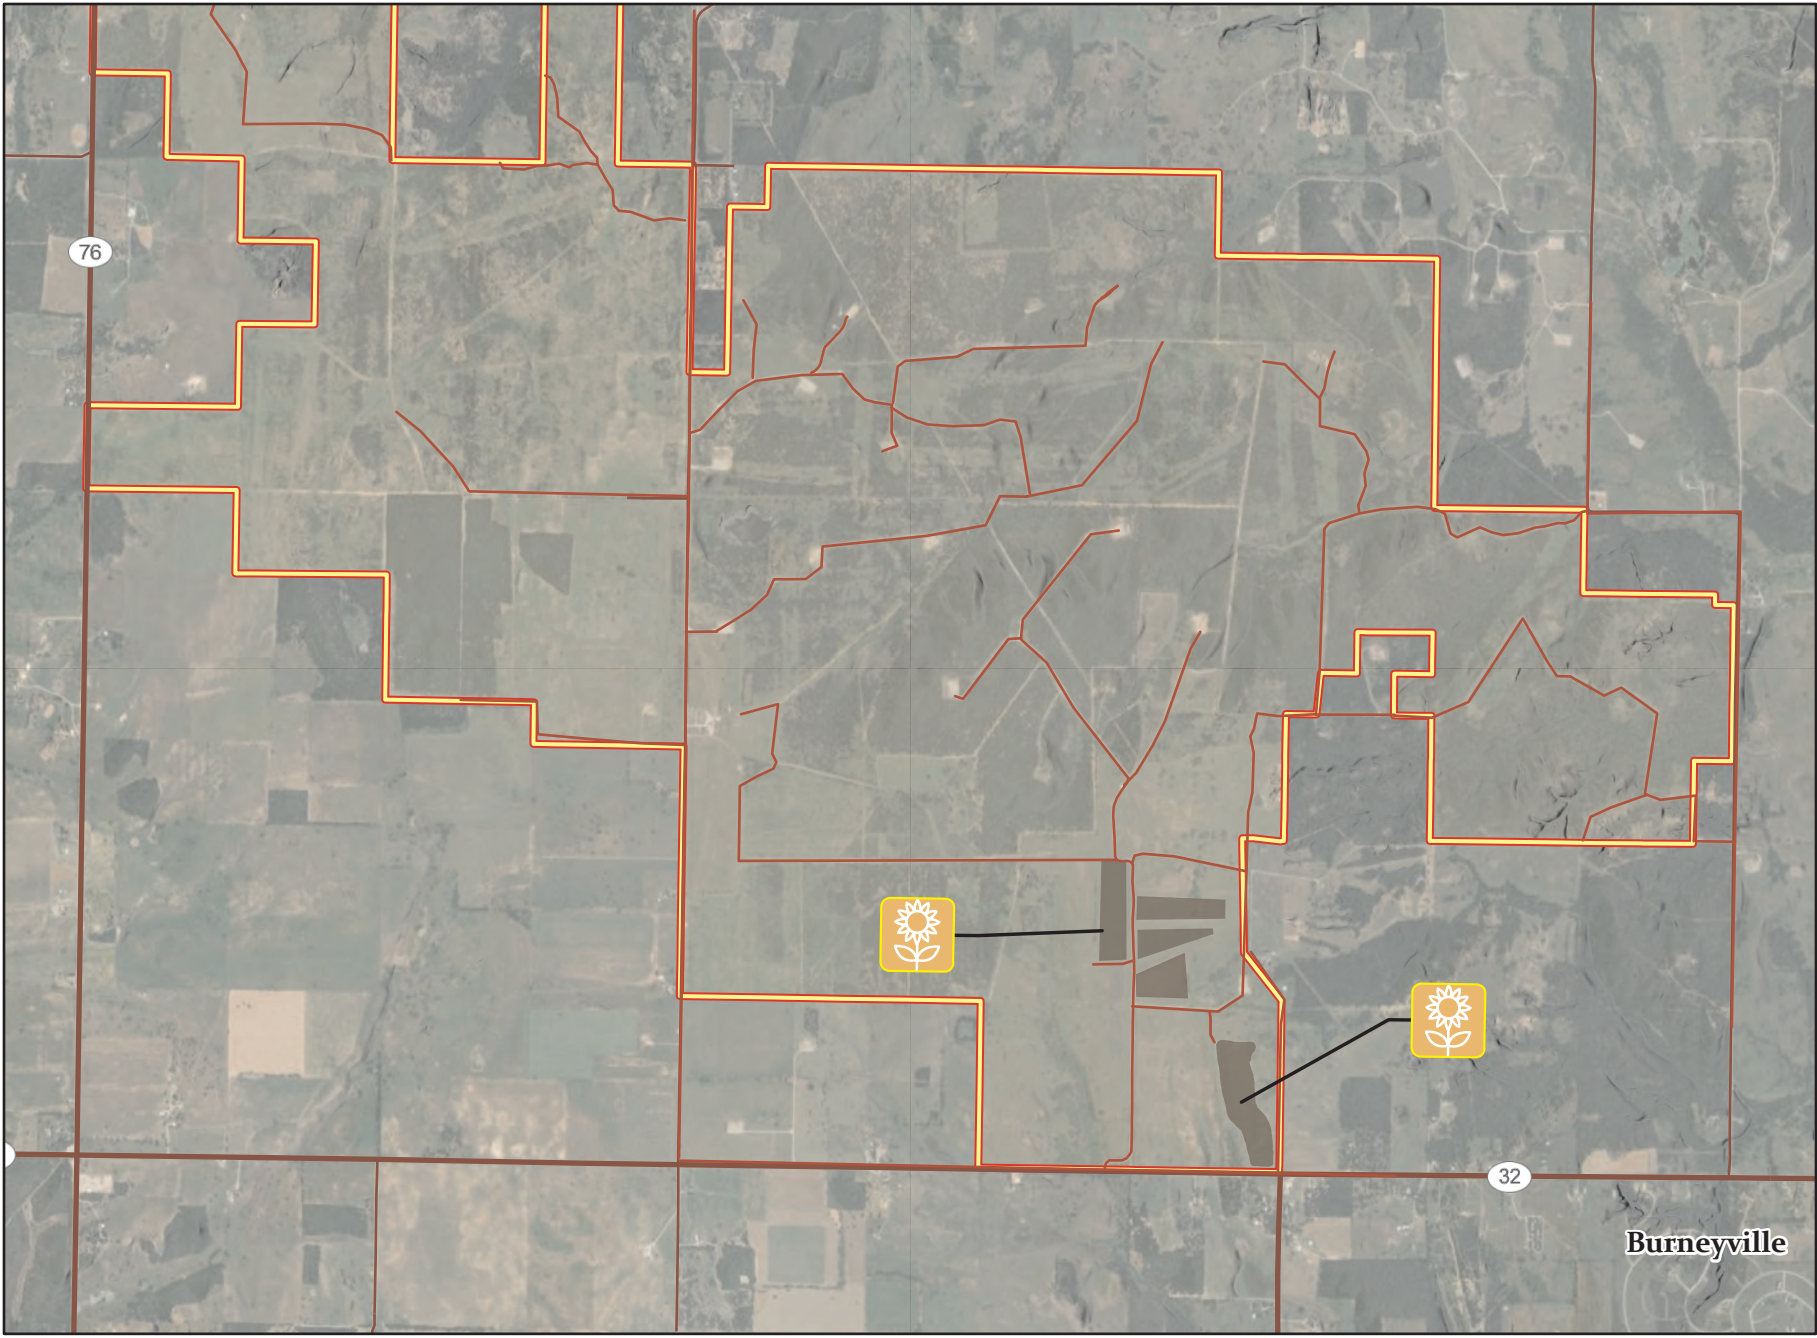

2023 ODWC Dove Hunting Areas

Managed fields can receive heavy hunting pressure on opening day. Please consider wearing shooting glasses and refrain from shooting at low flying birds on fields where other hunters are nearby. Although these fields were managed for dove, ODWC cannot guarantee dove will be present. Uncontrollable environmental factors and migration patterns will always play a role in dove field success. We encourage hunters to scout areas in advance of their planned hunt.

Areas Managed for Dove

 Food Plots x5

SE Cross Timbers WMA

2