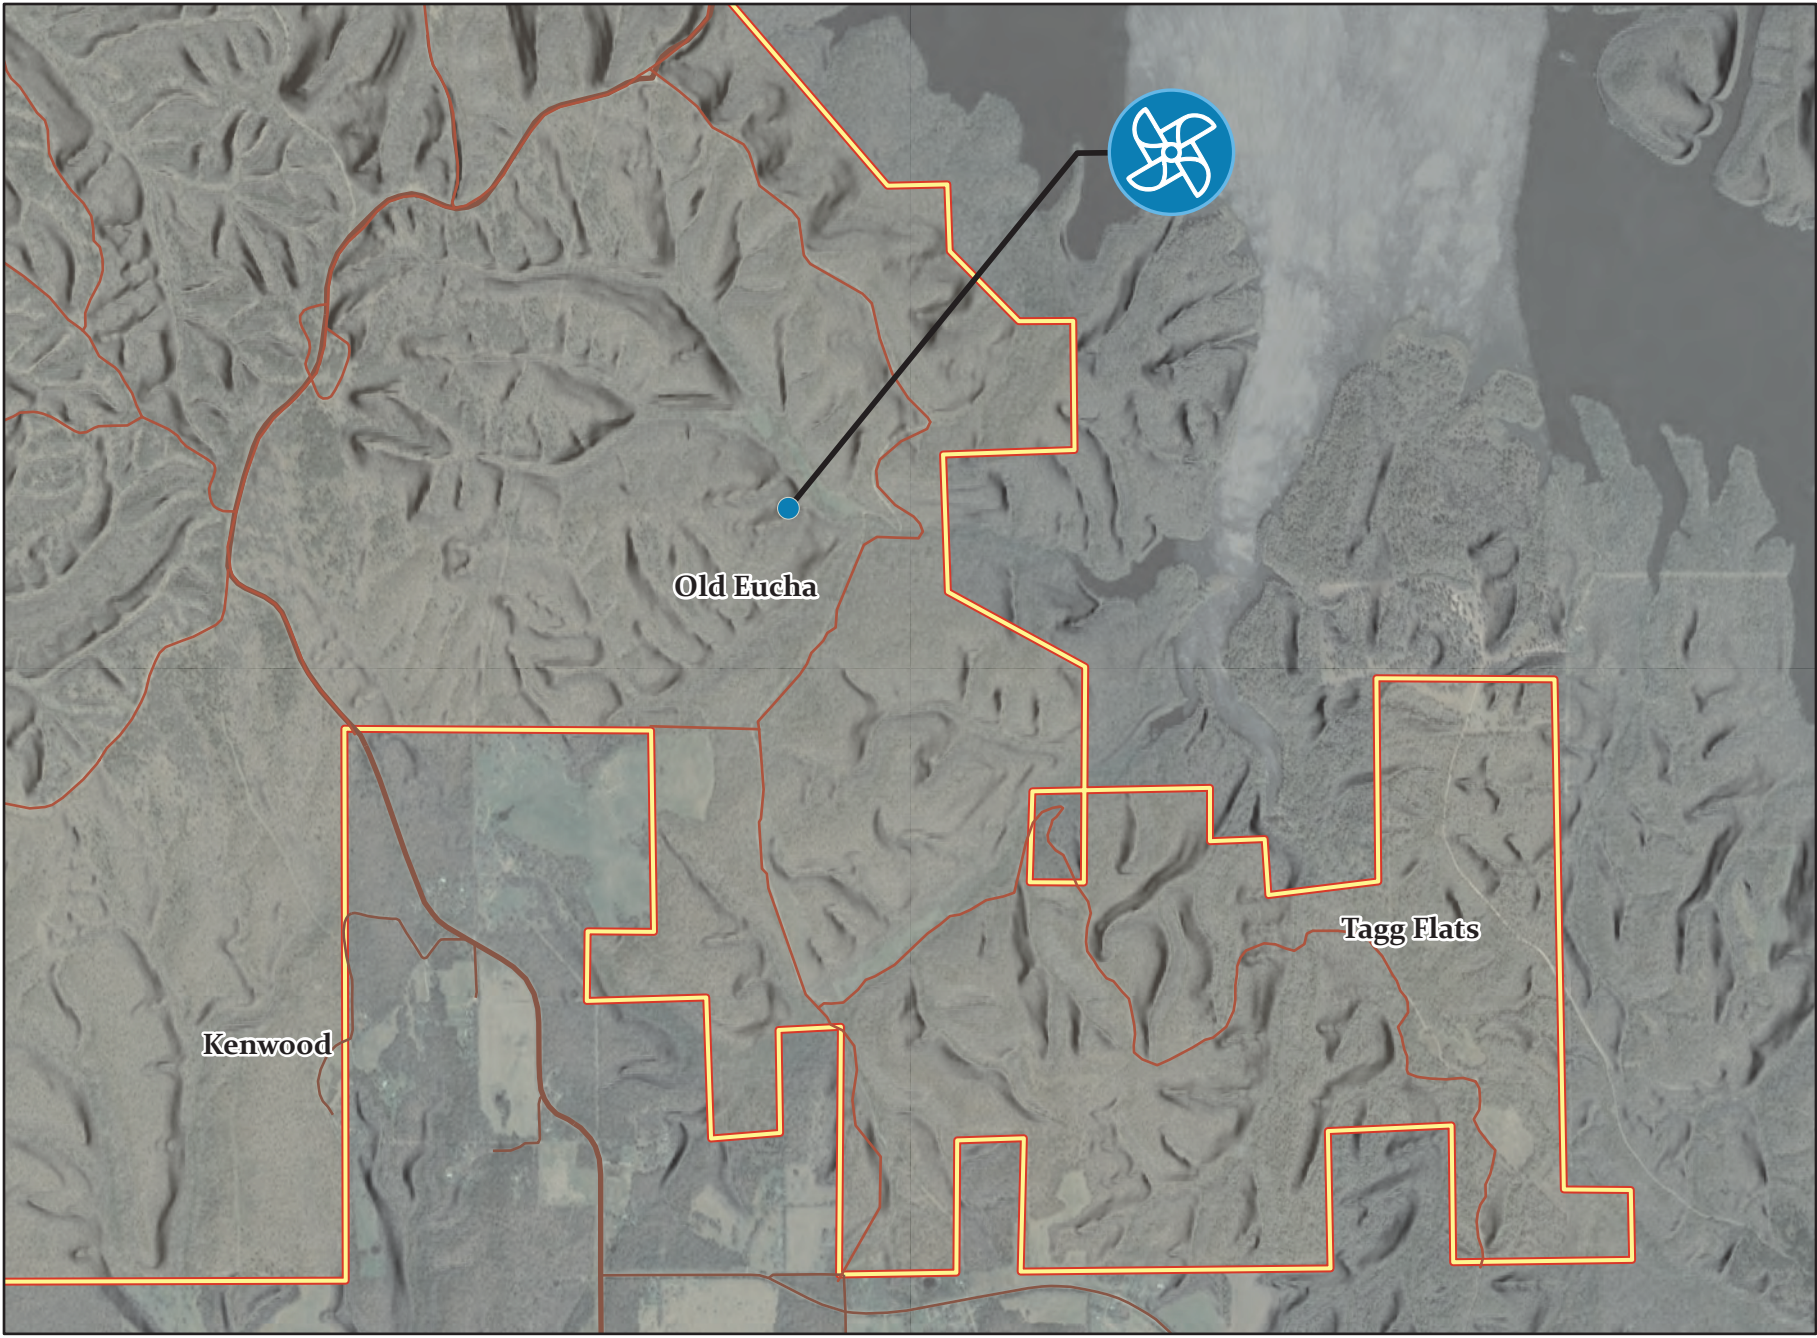

2023 ODWC Dove Hunting Areas

Managed fields can receive heavy hunting pressure on opening day. Please consider wearing shooting glasses and refrain from shooting at low flying birds on fields where other hunters are nearby. Although these fields were managed for dove, ODWC cannot guarantee dove will be present. Uncontrollable environmental factors and migration patterns will always play a role in dove field success. We encourage hunters to scout areas in advance of their planned hunt.

Areas Managed for Dove

- Wildlife Water Features x1

SE Spavinaw WMA