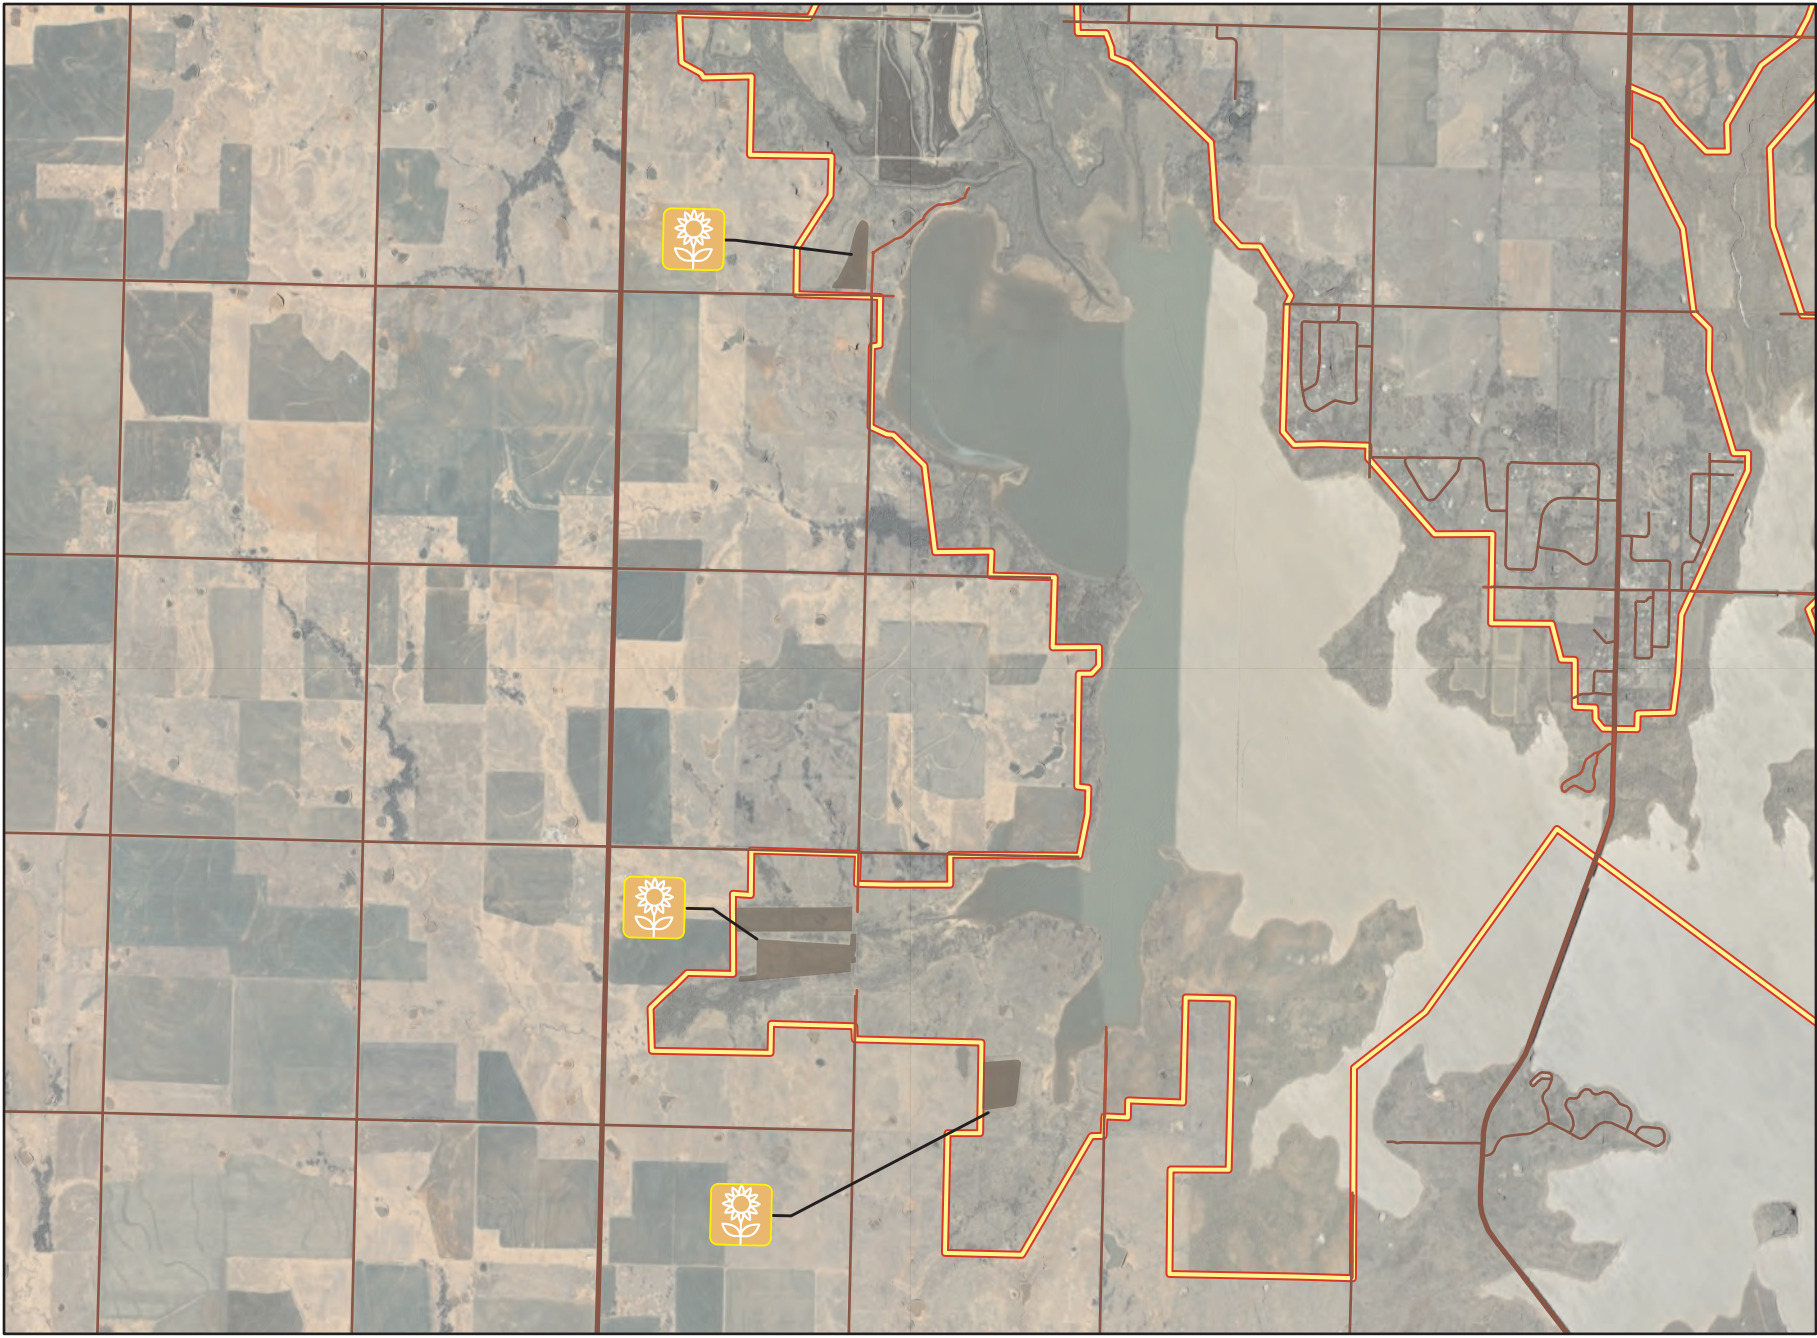

2023 ODWC Dove Hunting Areas

Managed fields can receive heavy hunting pressure on opening day. Please consider wearing shooting glasses and refrain from shooting at low flying birds on fields where other hunters are nearby. Although these fields were managed for dove, ODWC cannot guarantee dove will be present. Uncontrollable environmental factors and migration patterns will always play a role in dove field success. We encourage hunters to scout areas in advance of their planned hunt.

Areas Managed for Dove

 Food Plots x4

SW Waurika WMA