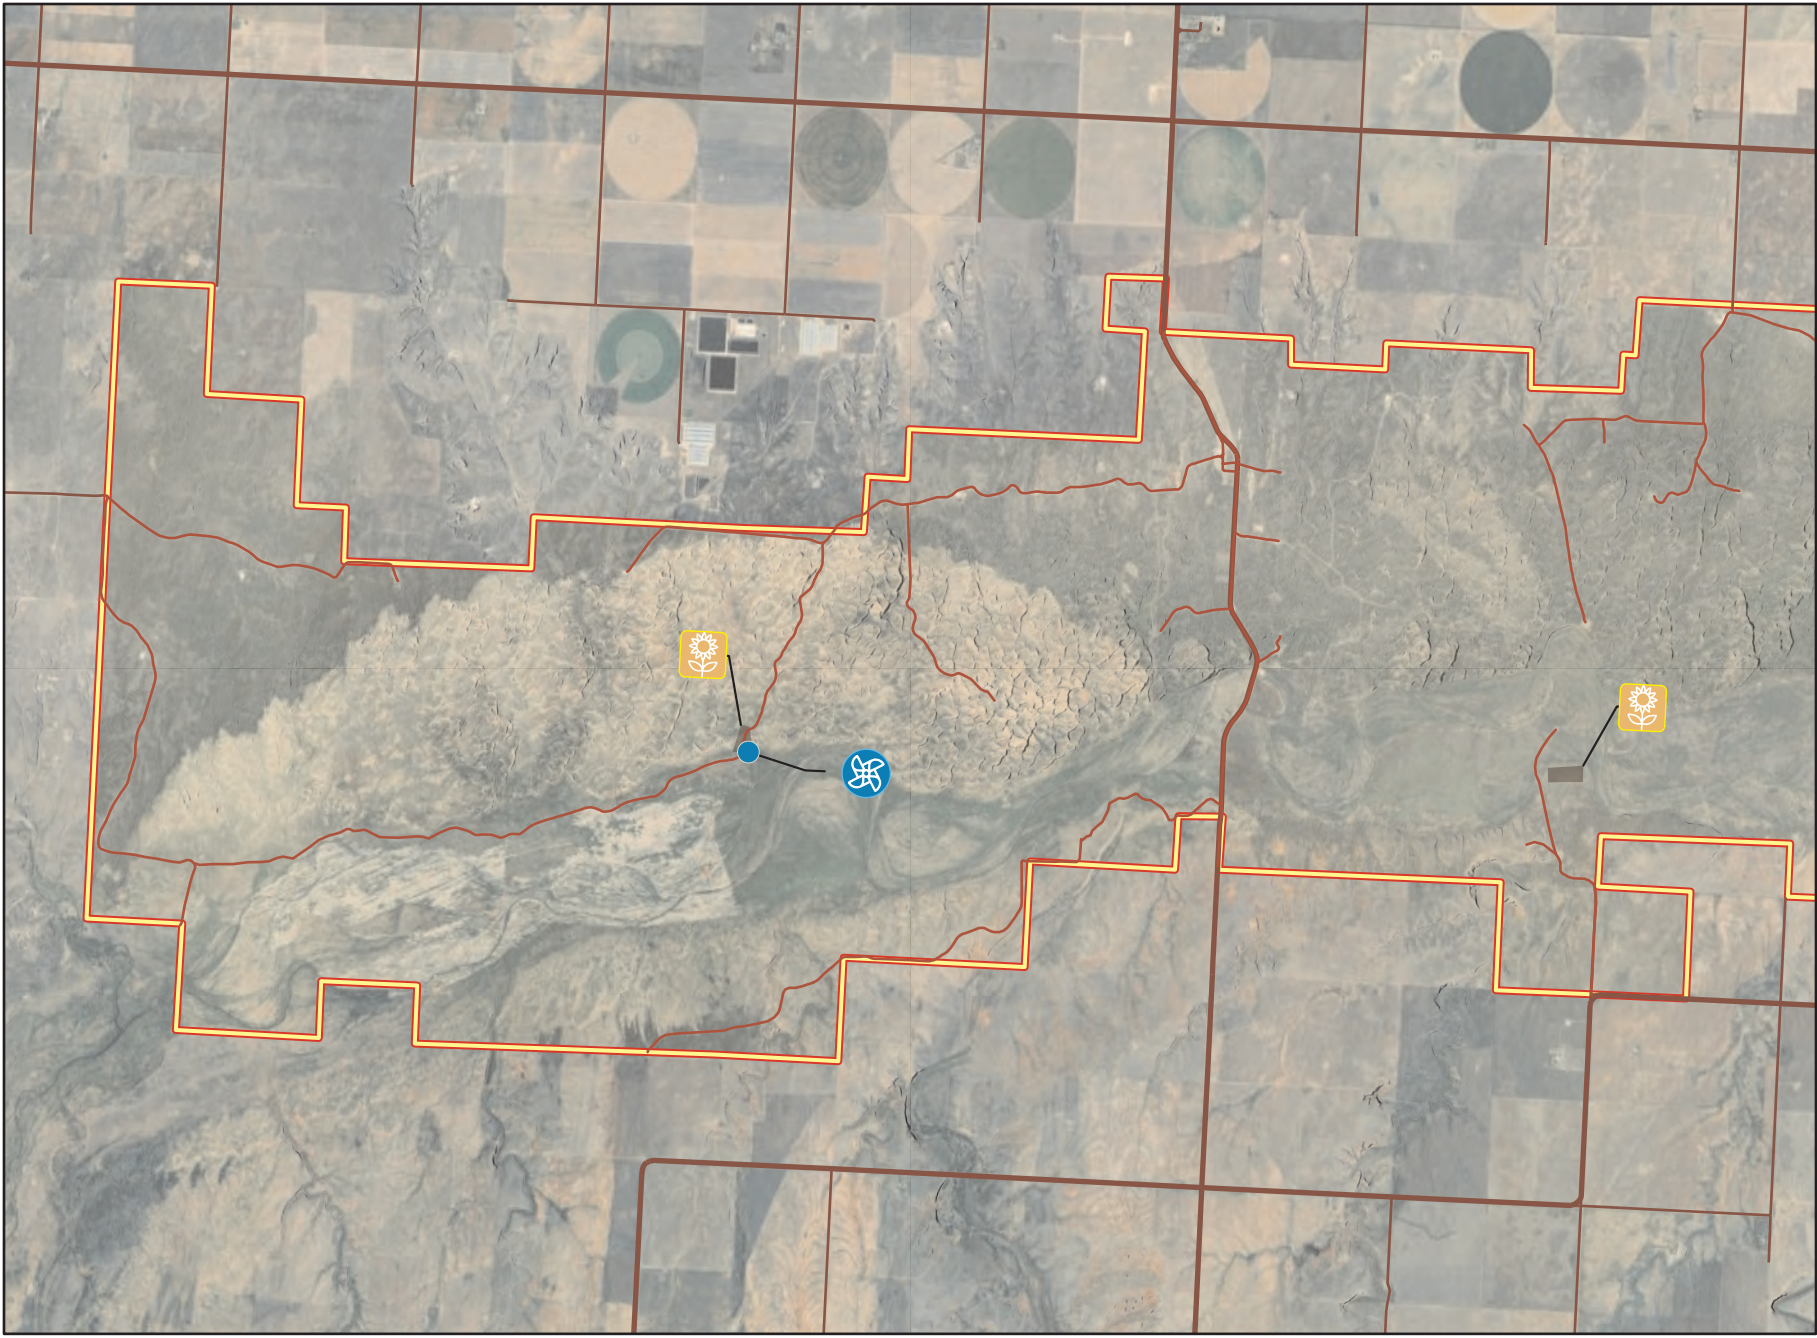

2023 ODWC Dove Hunting Areas

Managed fields can receive heavy hunting pressure on opening day. Please consider wearing shooting glasses and refrain from shooting at low flying birds on fields where other hunters are nearby. Although these fields were managed for dove, ODWC cannot guarantee dove will be present. Uncontrollable environmental factors and migration patterns will always play a role in dove field success. We encourage hunters to scout areas in advance of their planned hunt.

Areas Managed for Dove

- Wildlife Water Features x1
- Food Plots x2

W Beaver River WMA