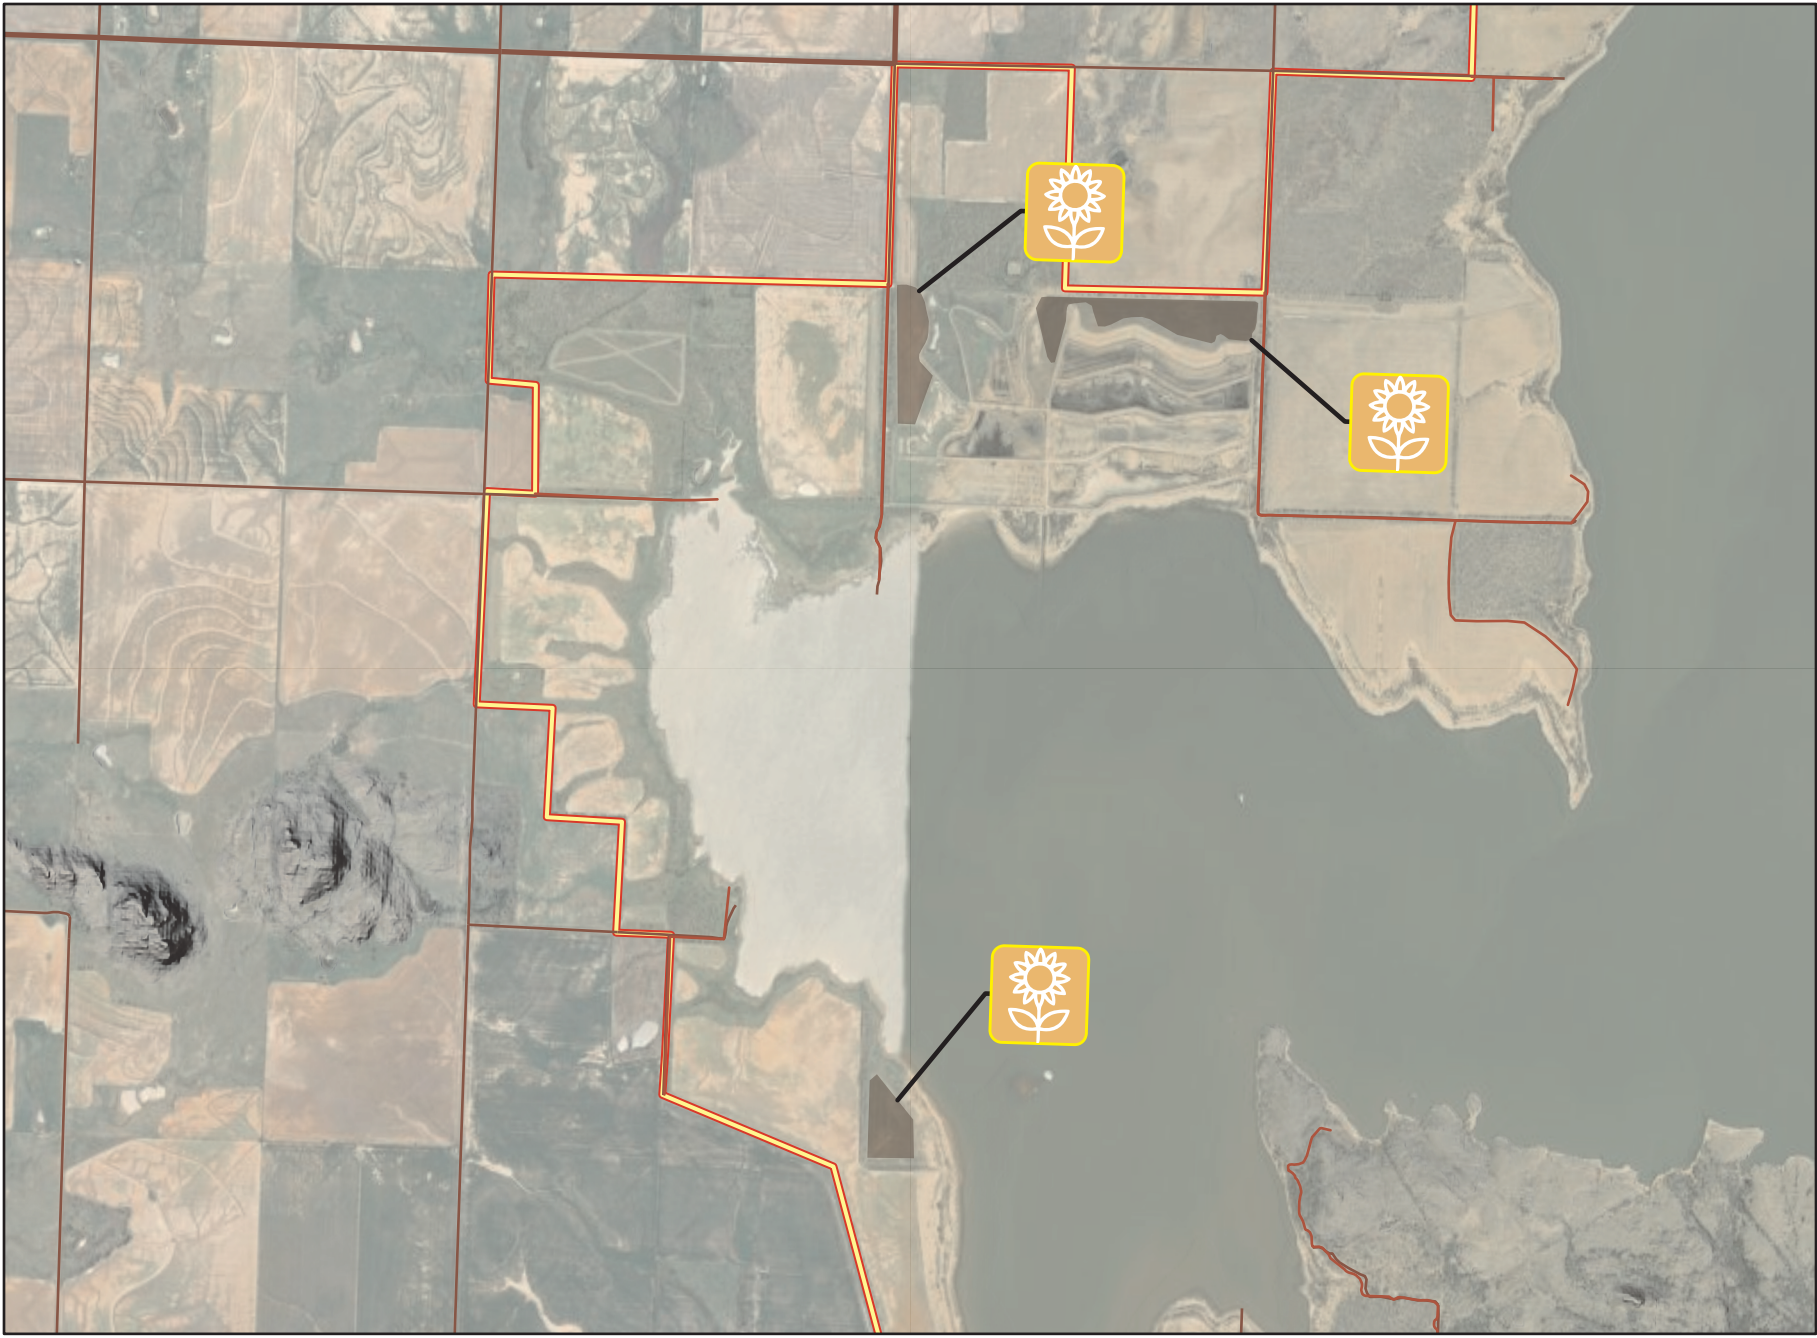

2023 ODWC Dove Hunting Areas

Managed fields can receive heavy hunting pressure on opening day. Please consider wearing shooting glasses and refrain from shooting at low flying birds on fields where other hunters are nearby. Although these fields were managed for dove, ODWC cannot guarantee dove will be present. Uncontrollable environmental factors and migration patterns will always play a role in dove field success. We encourage hunters to scout areas in advance of their planned hunt.

Areas Managed for Dove

 Food Plots x3

W Mountain Park WMA

1.5

Miles