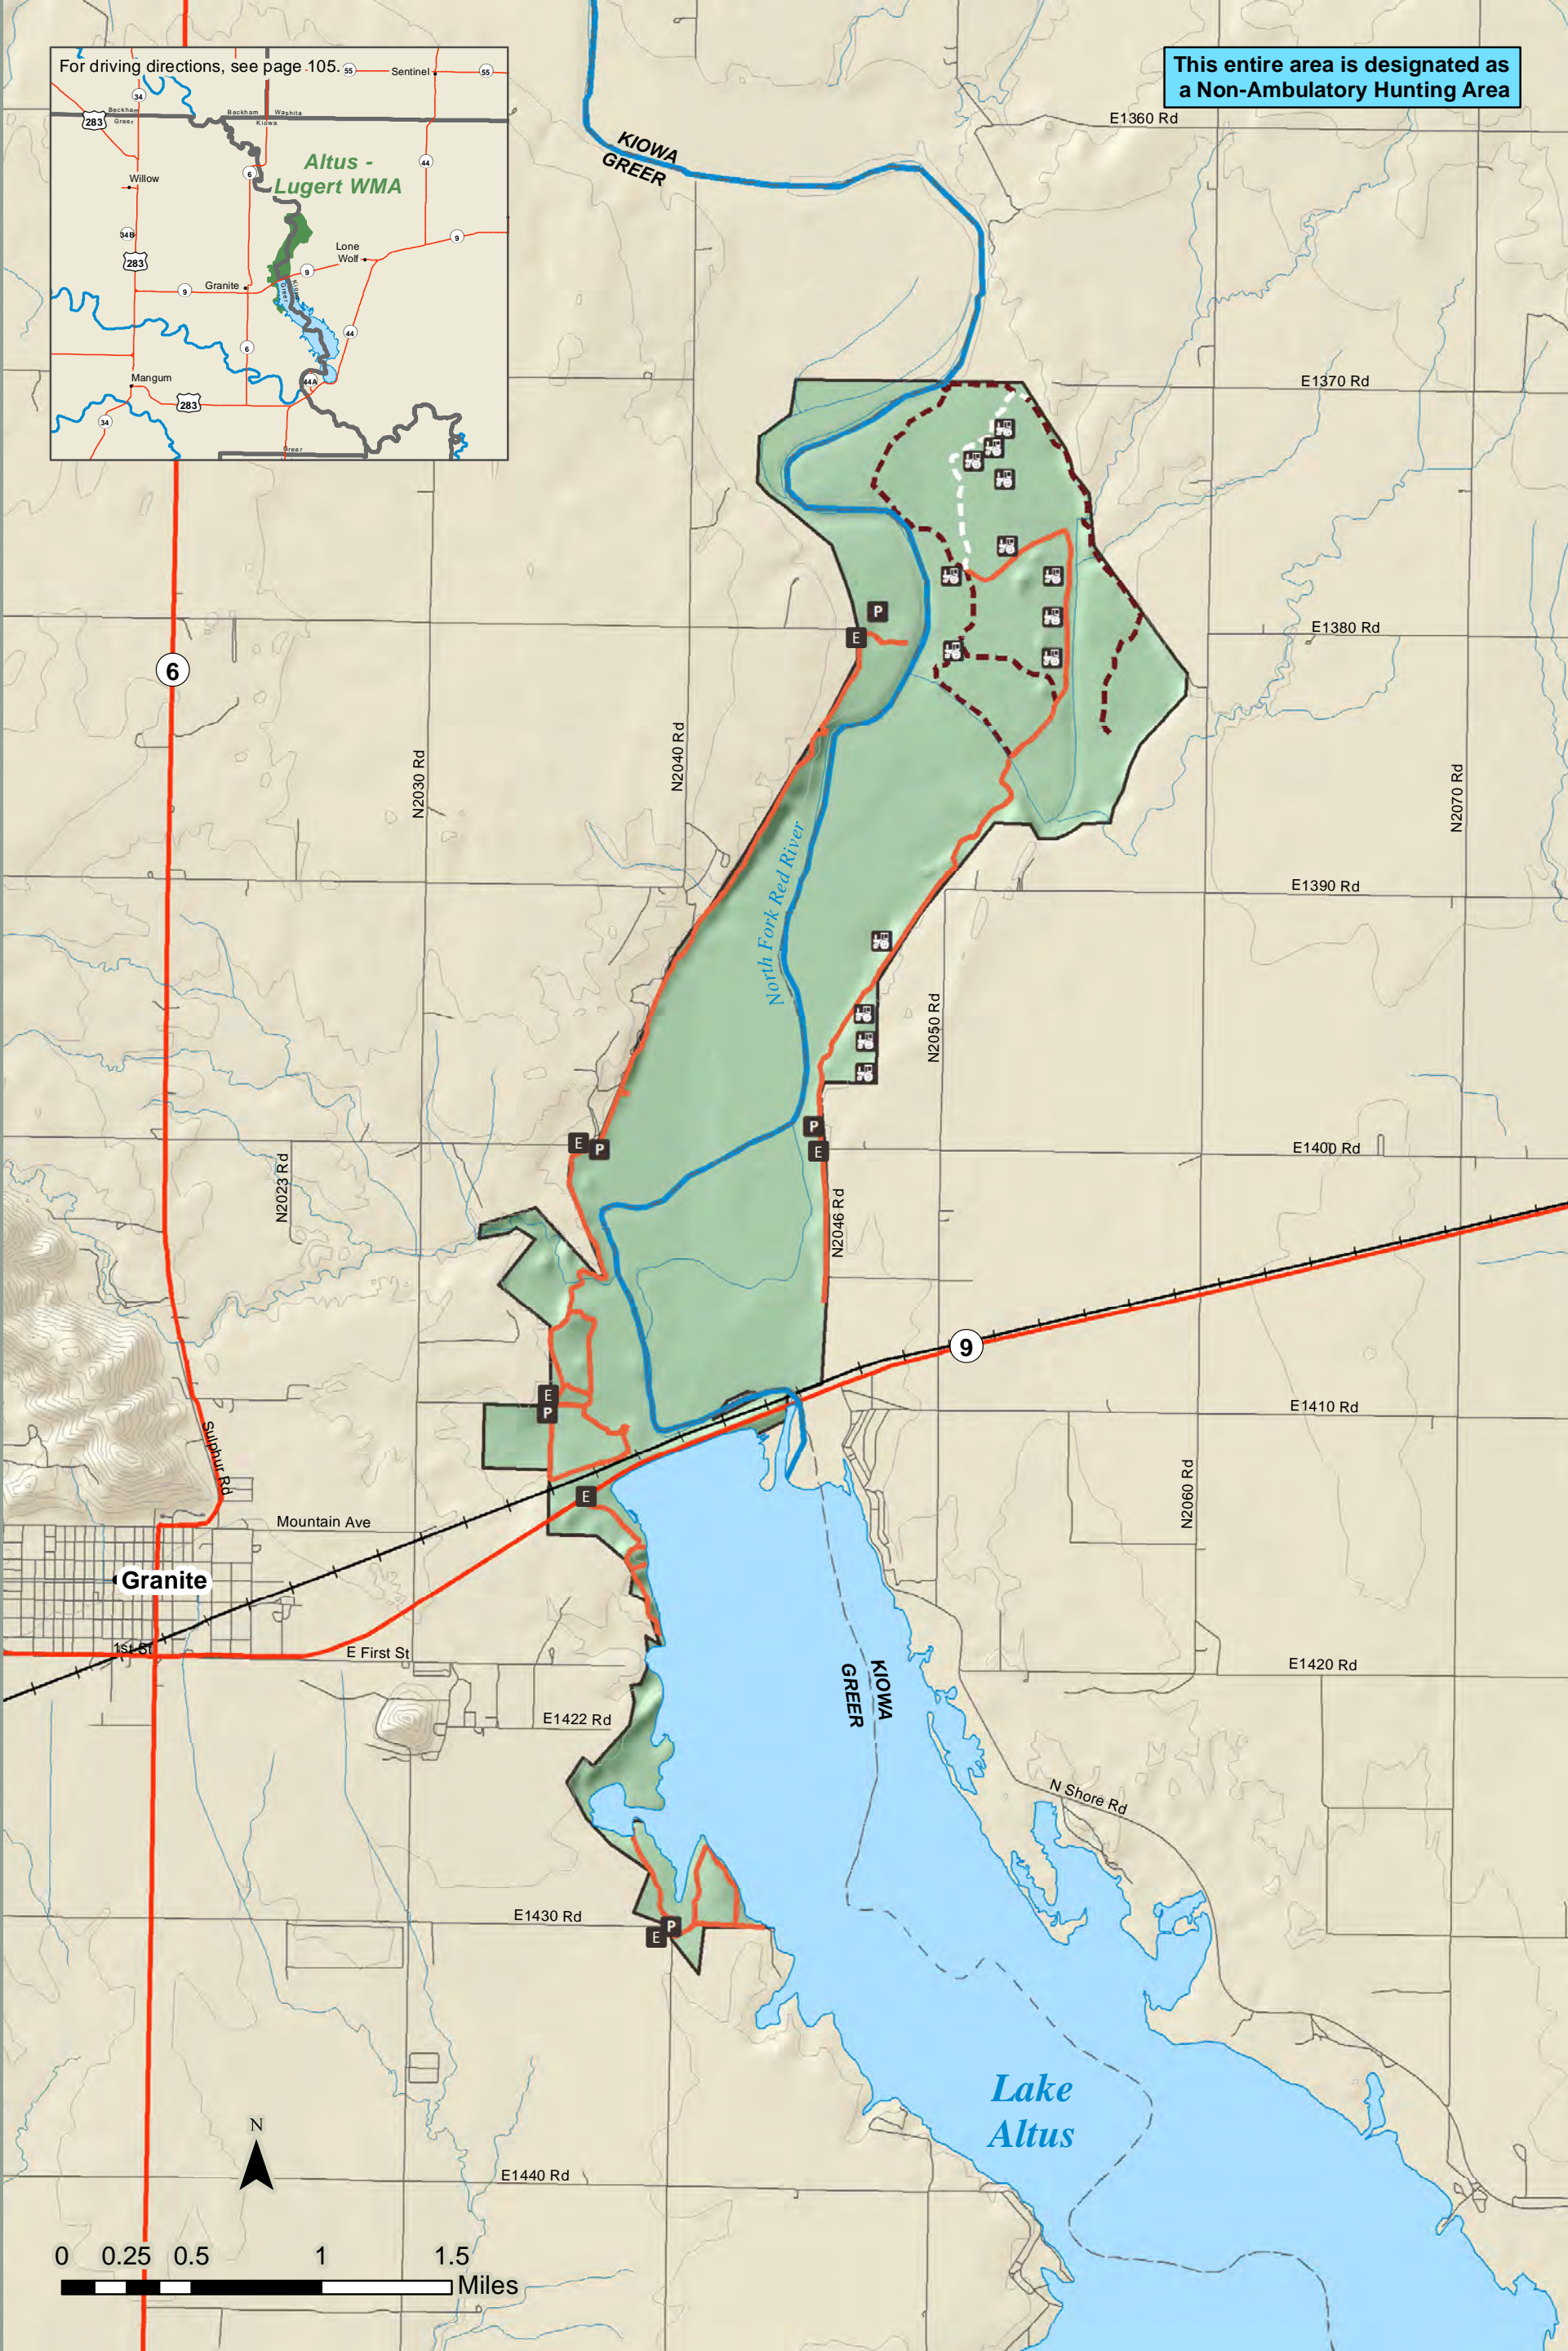

For driving directions, see page 105.

This entire area is designated as a Non-Ambulatory Hunting Area

Altus - Lugert Wildlife Management Area

Area: 3,600 acres
(580) 471-3371
wildlifedepartment.com/wildlife-management-areas/altus-lugert