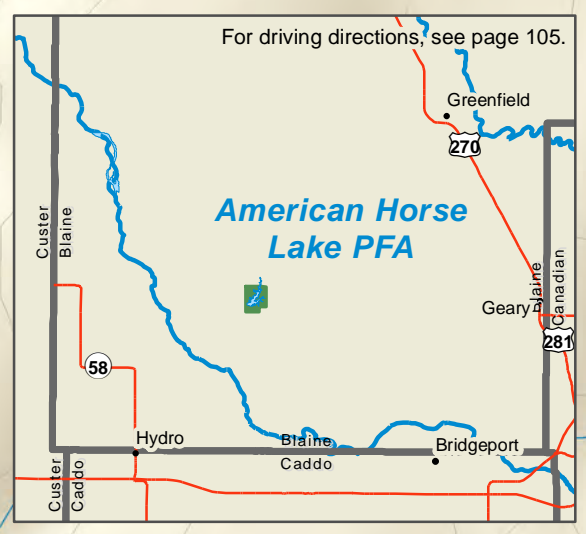

N2513 Rd

American Horse Lake Public Fishing Area

Area: 405 acres
(580) 474-2668
wildlifedepartment.com/fishing/wheretofish/american-horse

N2520 Rd

10 miles to
U.S. Hwy 281