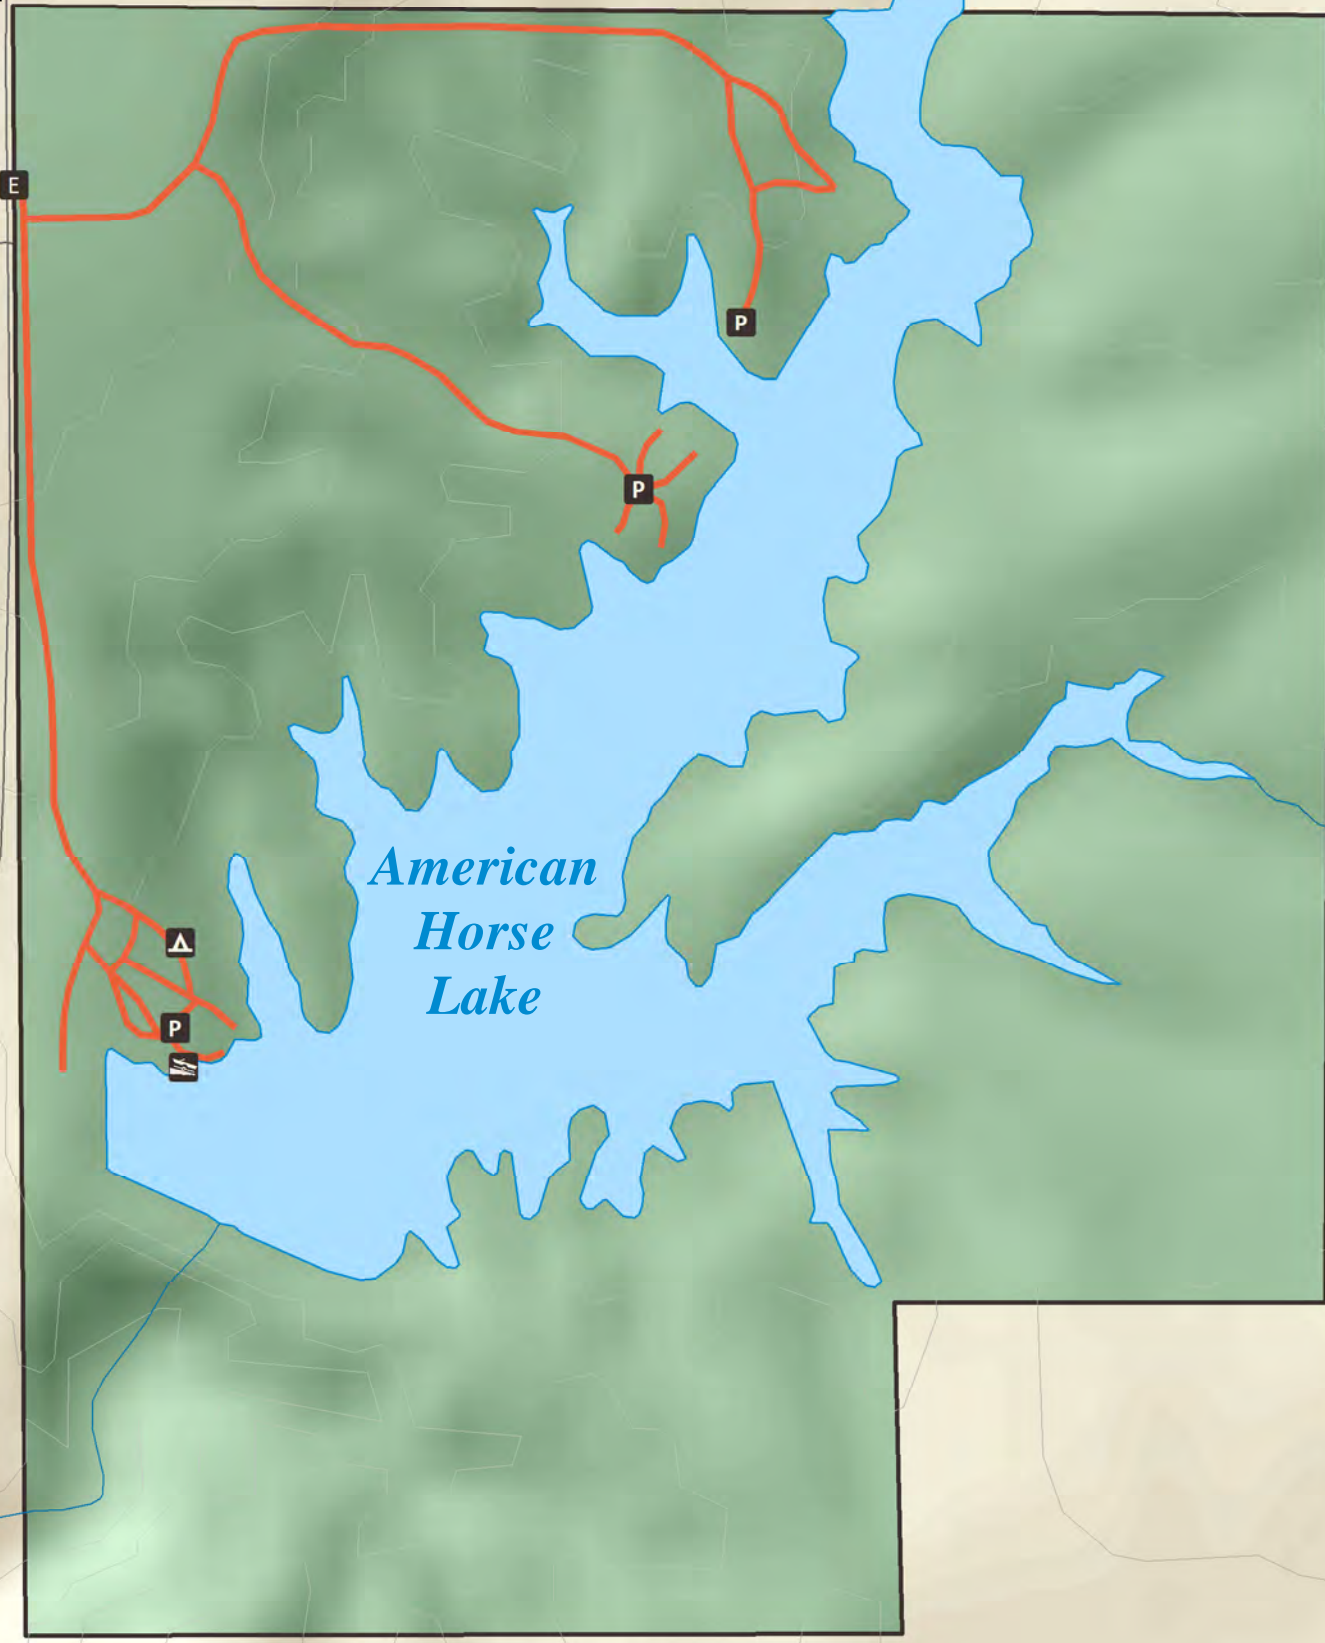

N2513 Rd

American Horse Lake Public Fishing Area

Area: 405 acres
(580) 474-2668
wildlifedepartment.com/fishing/wheretofish/american-horse

N2520 Rd

10 miles to
U.S. Hwy 281