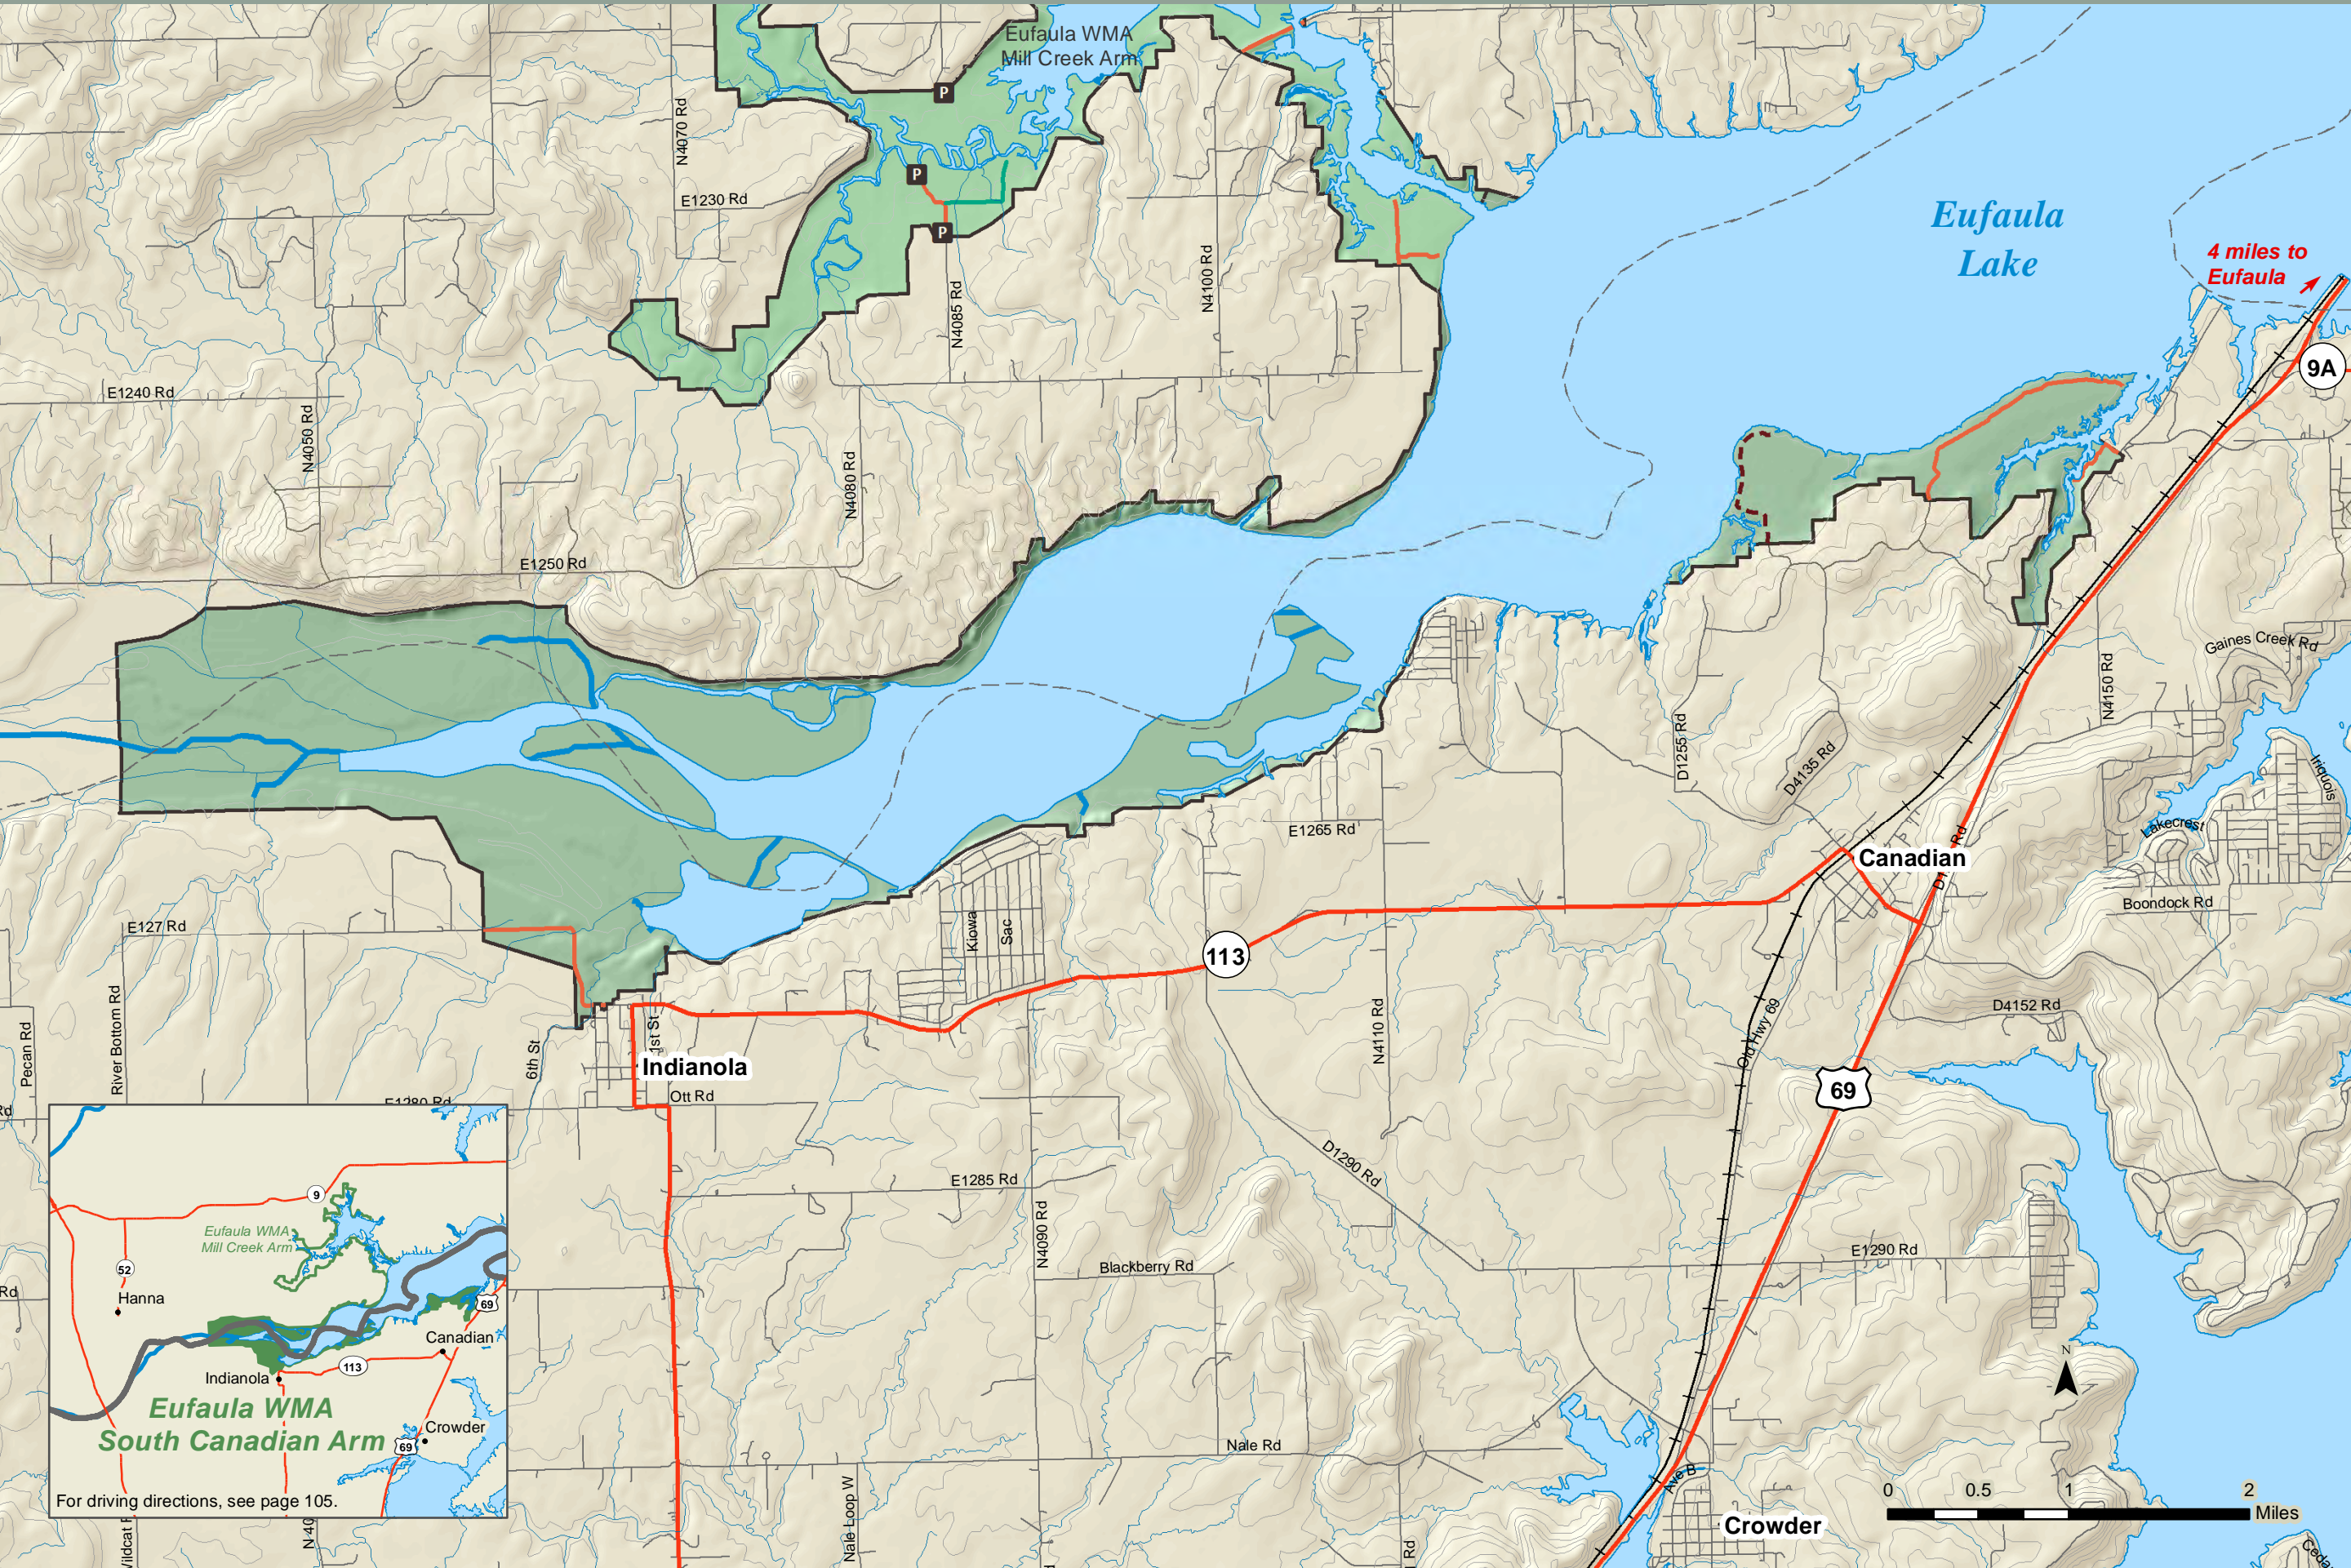

Eufaula Wildlife Management Area South Canadian Arm

Eufaula Lake

4 miles to Eufaula

9A

Canadian

Indianola

69

113

Crowder

For driving directions, see page 105.