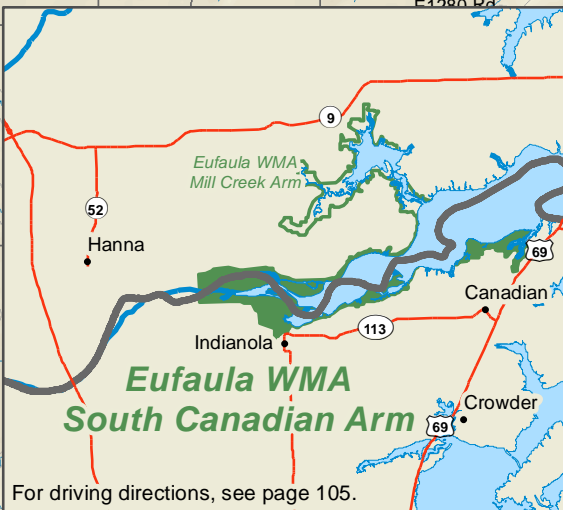

Eufaula Wildlife Management Area South Canadian Arm

Eufaula Lake

4 miles to Eufaula

9A

Canadian

Indianola

69

113

Crowder

For driving directions, see page 105.