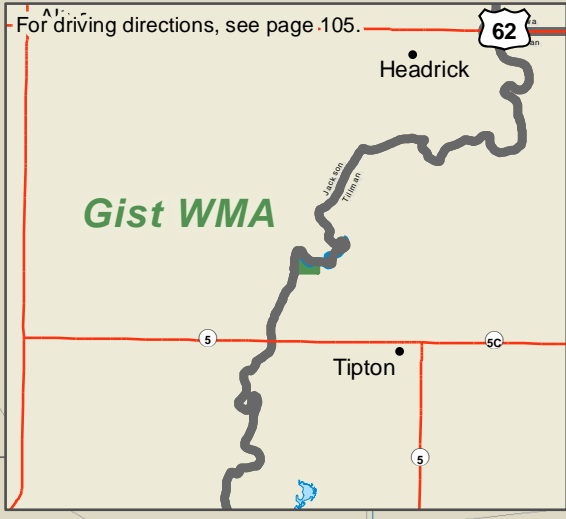

Gist Wildlife Management Area

2.5 miles to
N. Broadway Ave

E1710 Rd

0 0.125 0.25 Miles

Area: 177 acres
(405) 823-8425
wildlifedepartment.com/wildlife-management-areas/gist