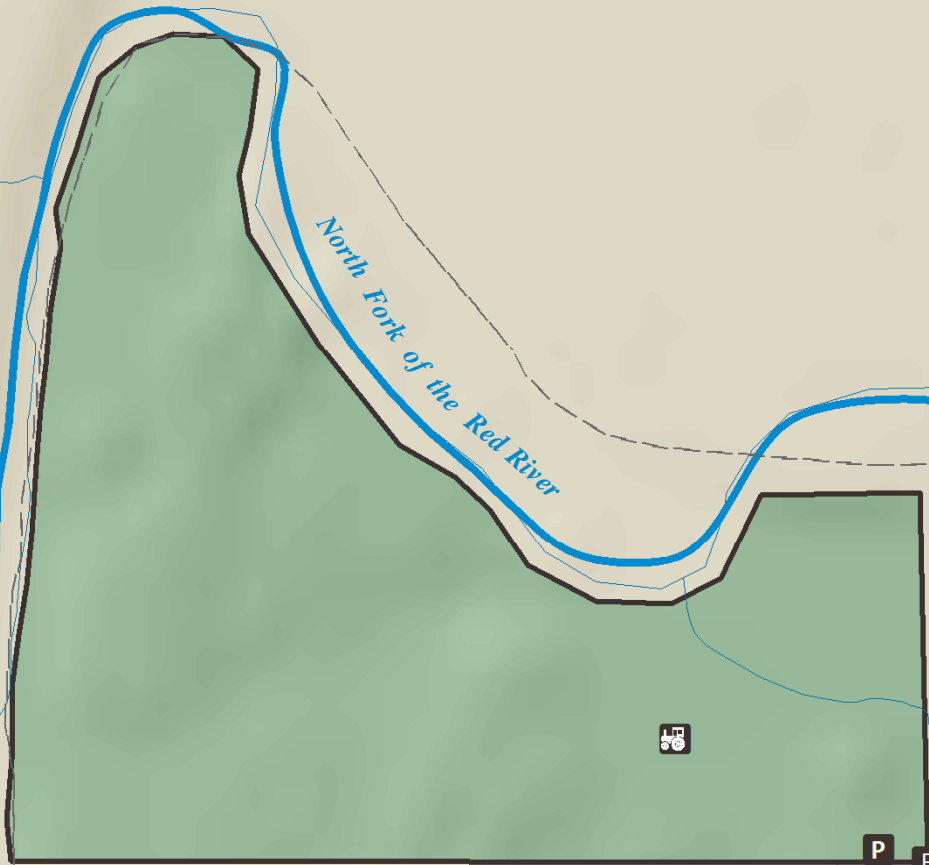

Gist Wildlife Management Area

2.5 miles to
N. Broadway Ave

E1710 Rd

0 0.125 0.25 Miles

Area: 177 acres
(405) 823-8425
wildlifedepartment.com/wildlife-management-areas/gist