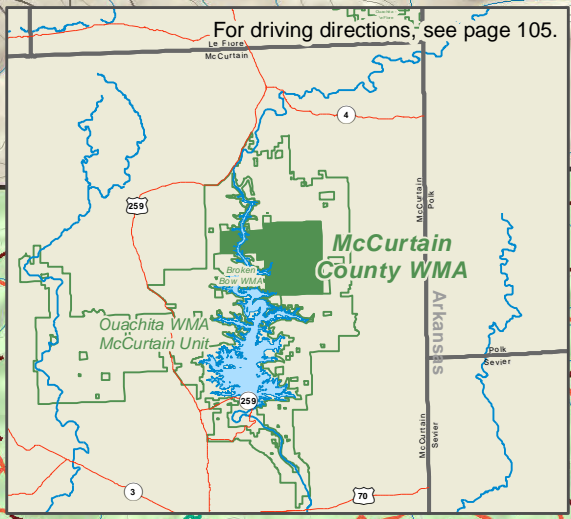

McCurtain County Wilderness Area

Area: 14,000 acres
(580) 326-1525
wildlifedepartment.com/wildlife-management-areas/
mccurtain-county-wilderness-area