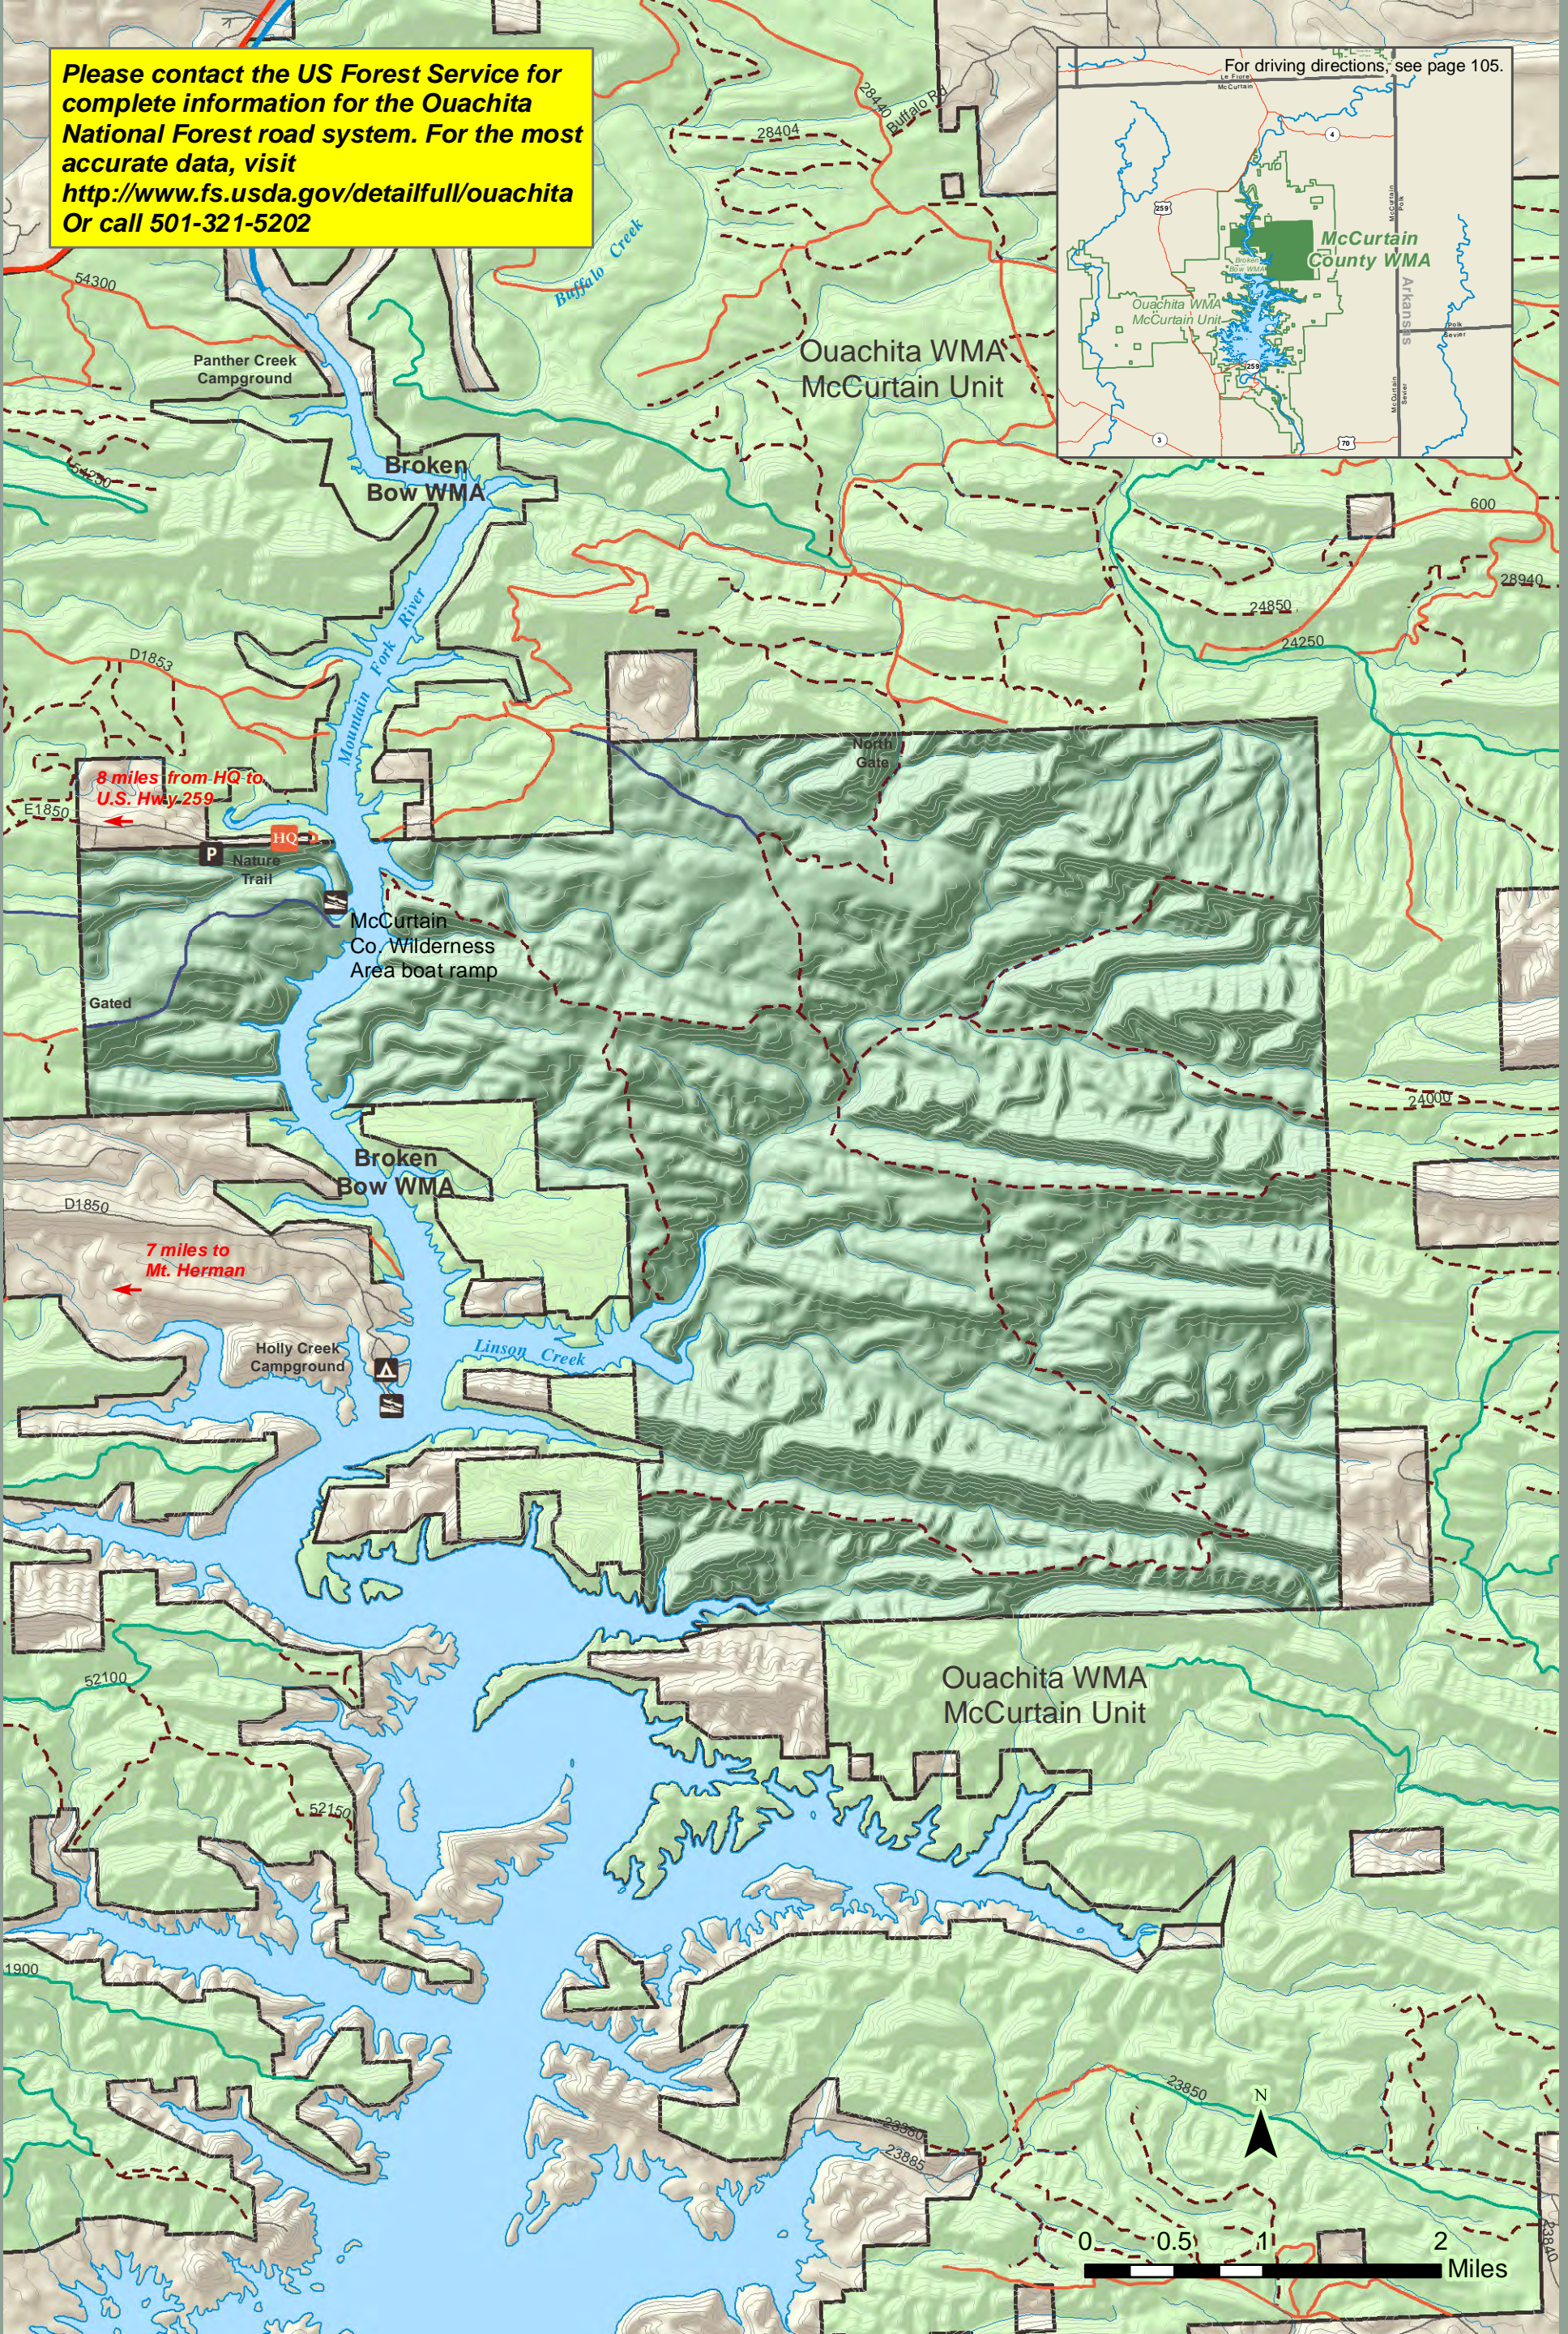

McCurtain County Wilderness Area

Area: 14,000 acres
(580) 326-1525
wildlifedepartment.com/wildlife-management-areas/
mccurtain-county-wilderness-area