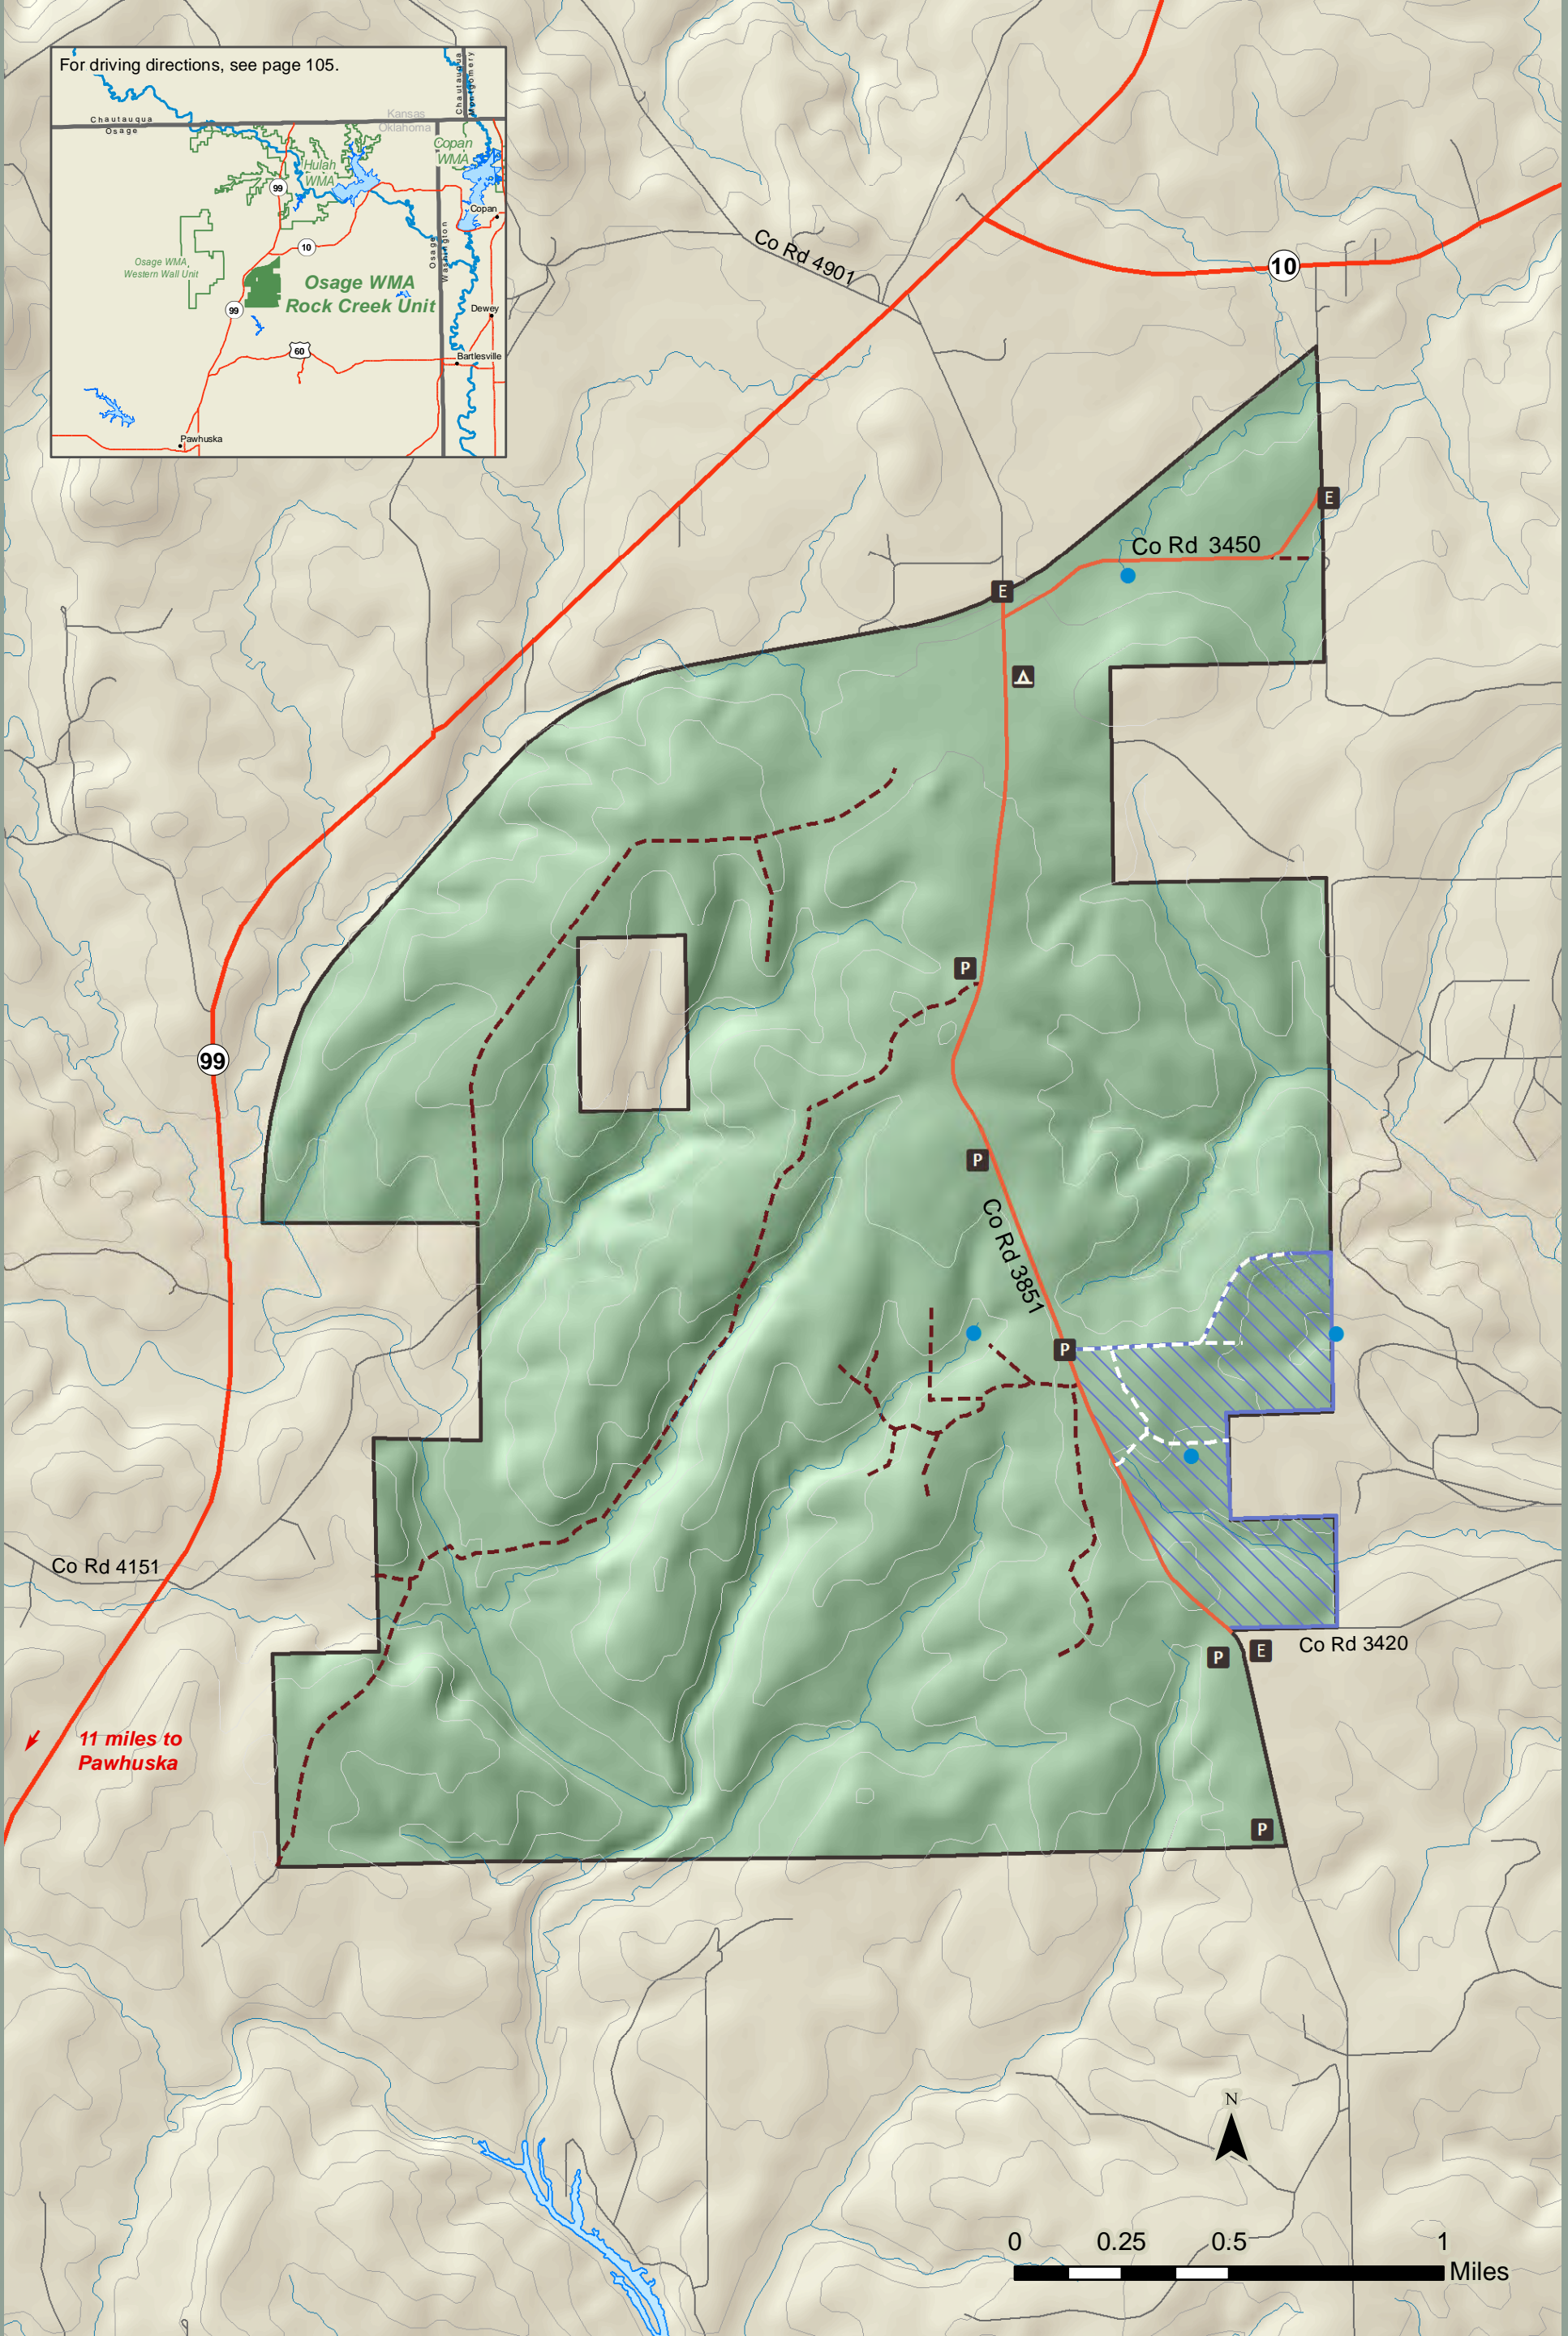

Osage Wildlife Management Area Rock Creek Unit

Area: 3,722 acres
(918) 629-5108
wildlifedepartment.com/wildlife-management-areas/osage