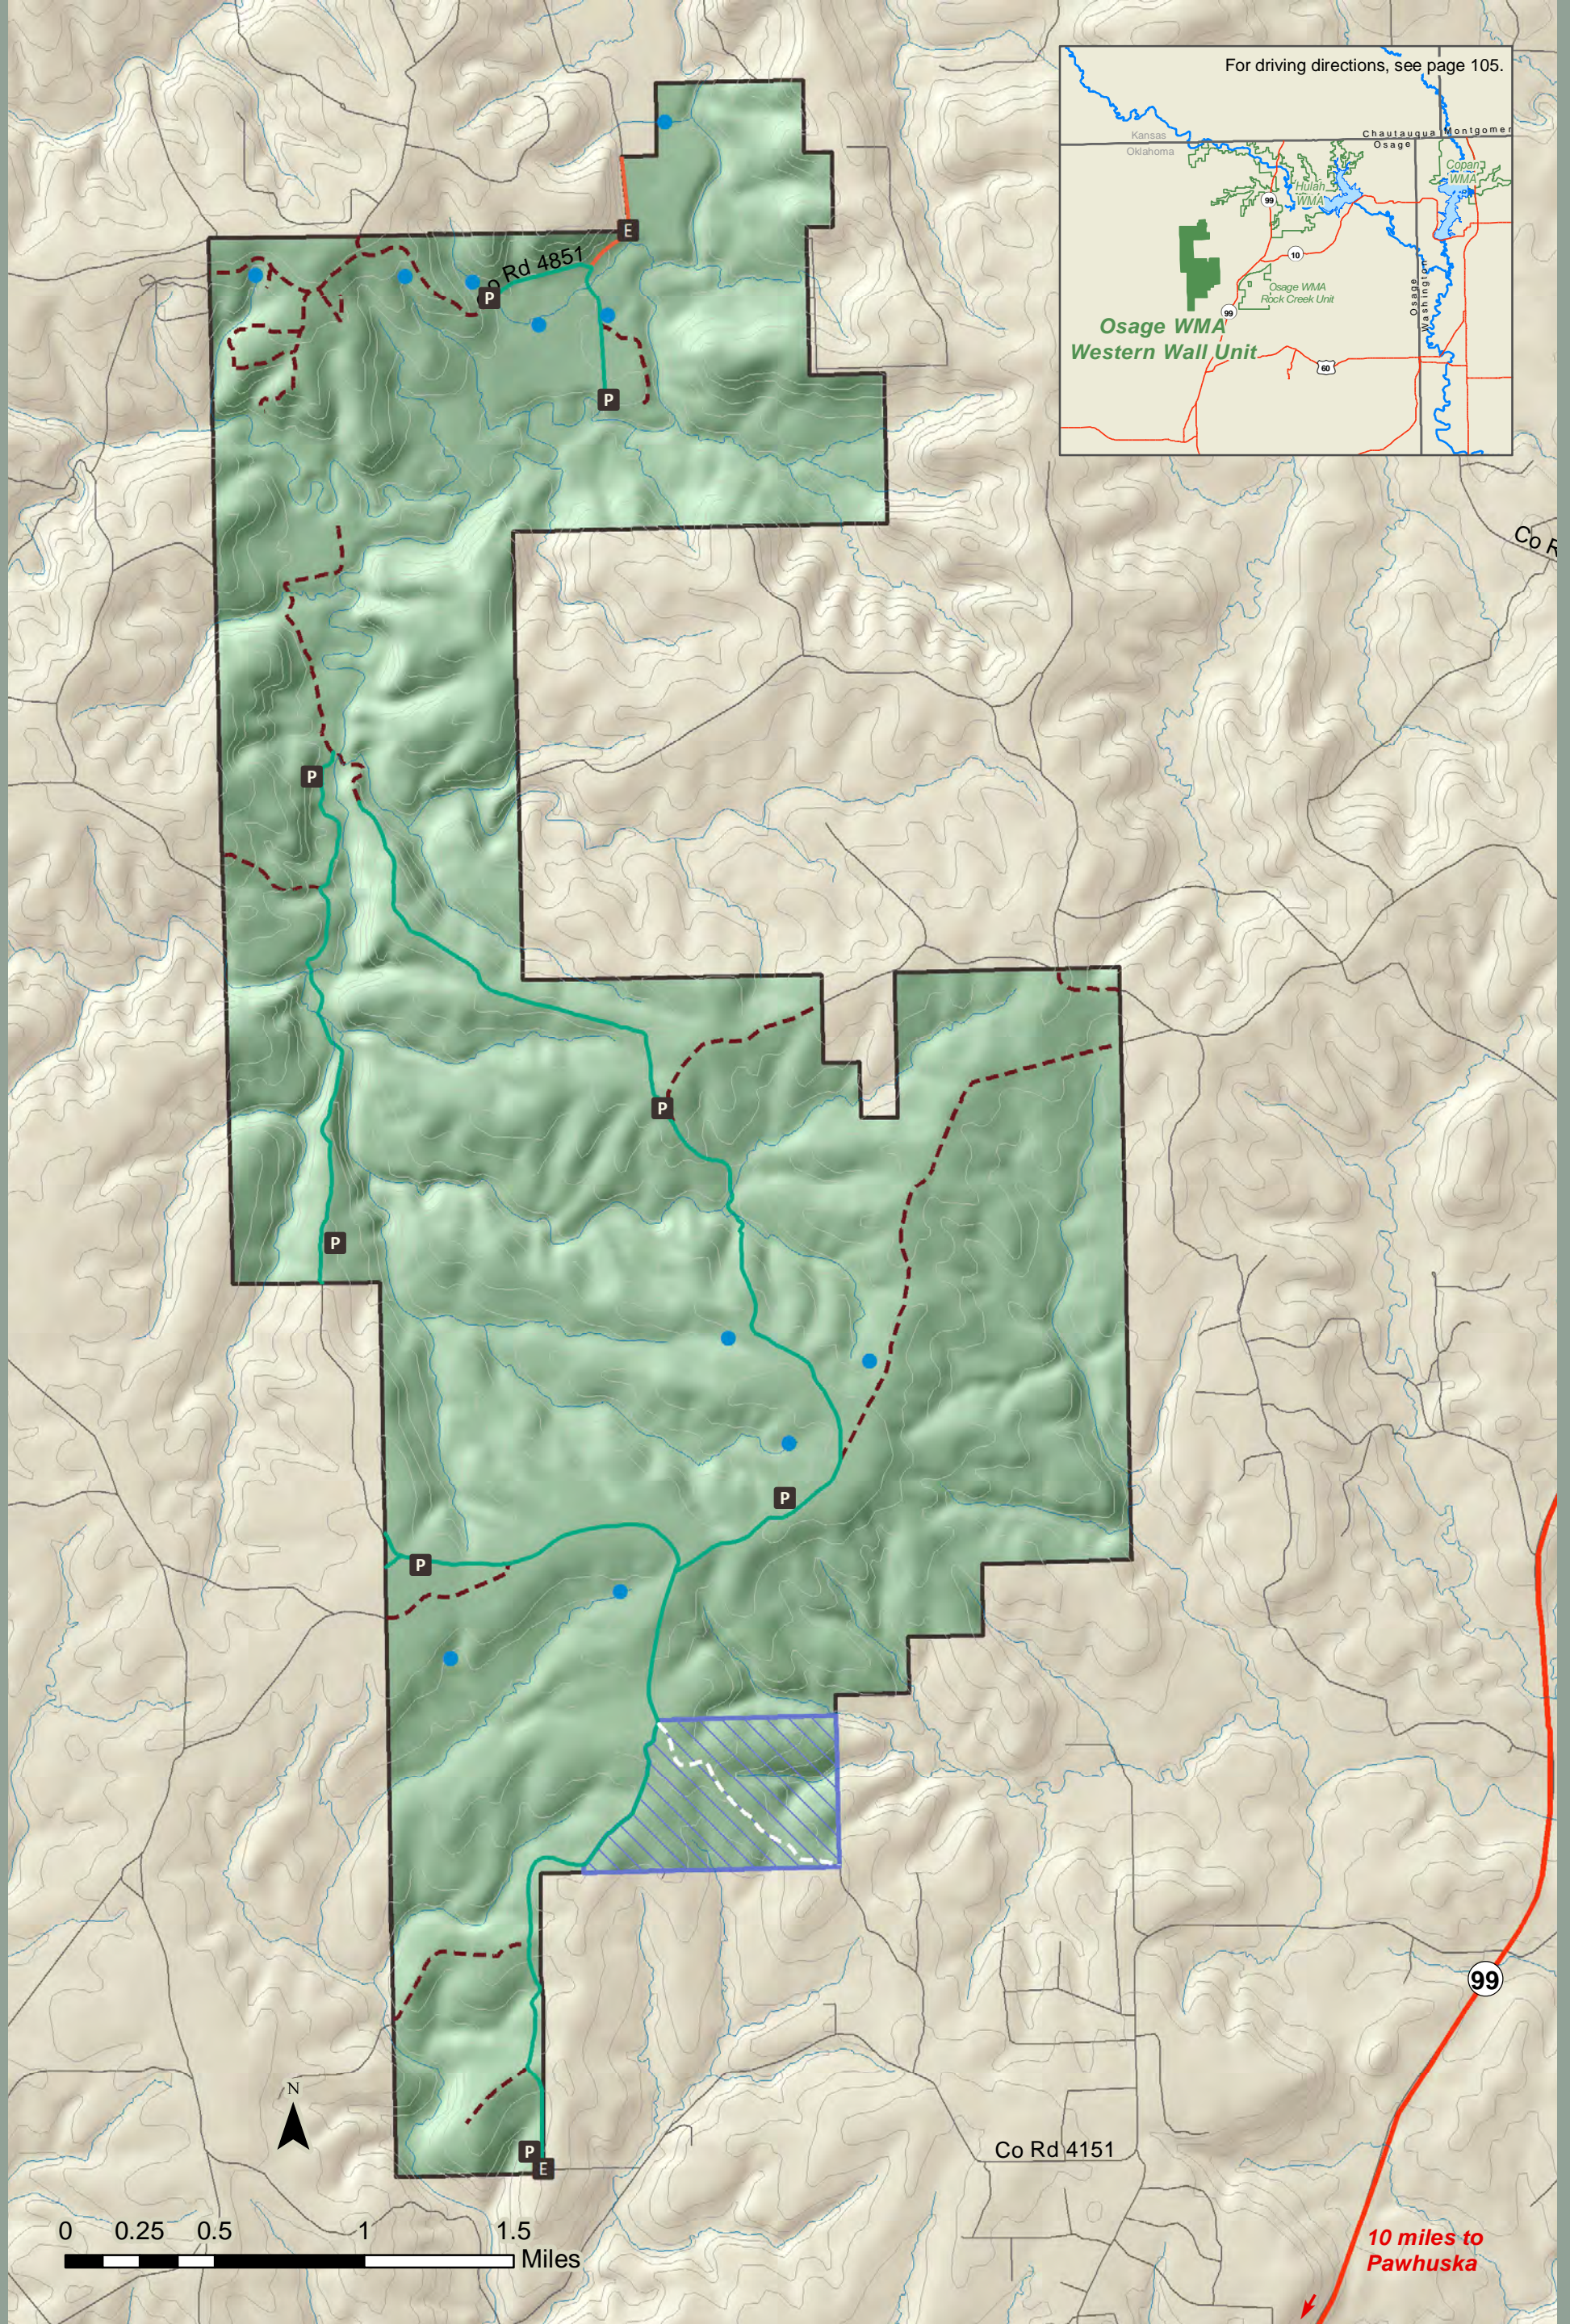

For driving directions, see page 105.

Osage Wildlife Management Area Western Wall Unit

Area: 5,950 acres
(918) 629-5108
wildlifedepartment.com/wildlife-management-areas/osage

10 miles to
Pawhuska