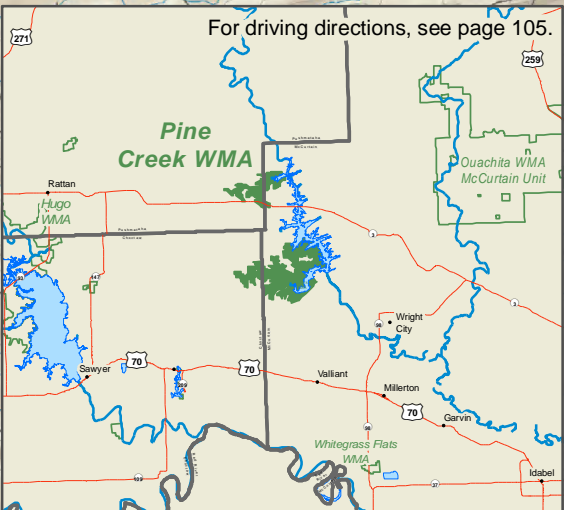

All dirt and gravel roads that are not marked as closed by a gate, sign, or earthen berm are open to hunting by holders of the Motor-Vehicle or Non-Ambulatory Permit.

Pine Creek Wildlife Management Area

Area: 10,280 acres
(580) 320-3176
wildlifedepartment.com/wildlife-management-areas/pine-creek