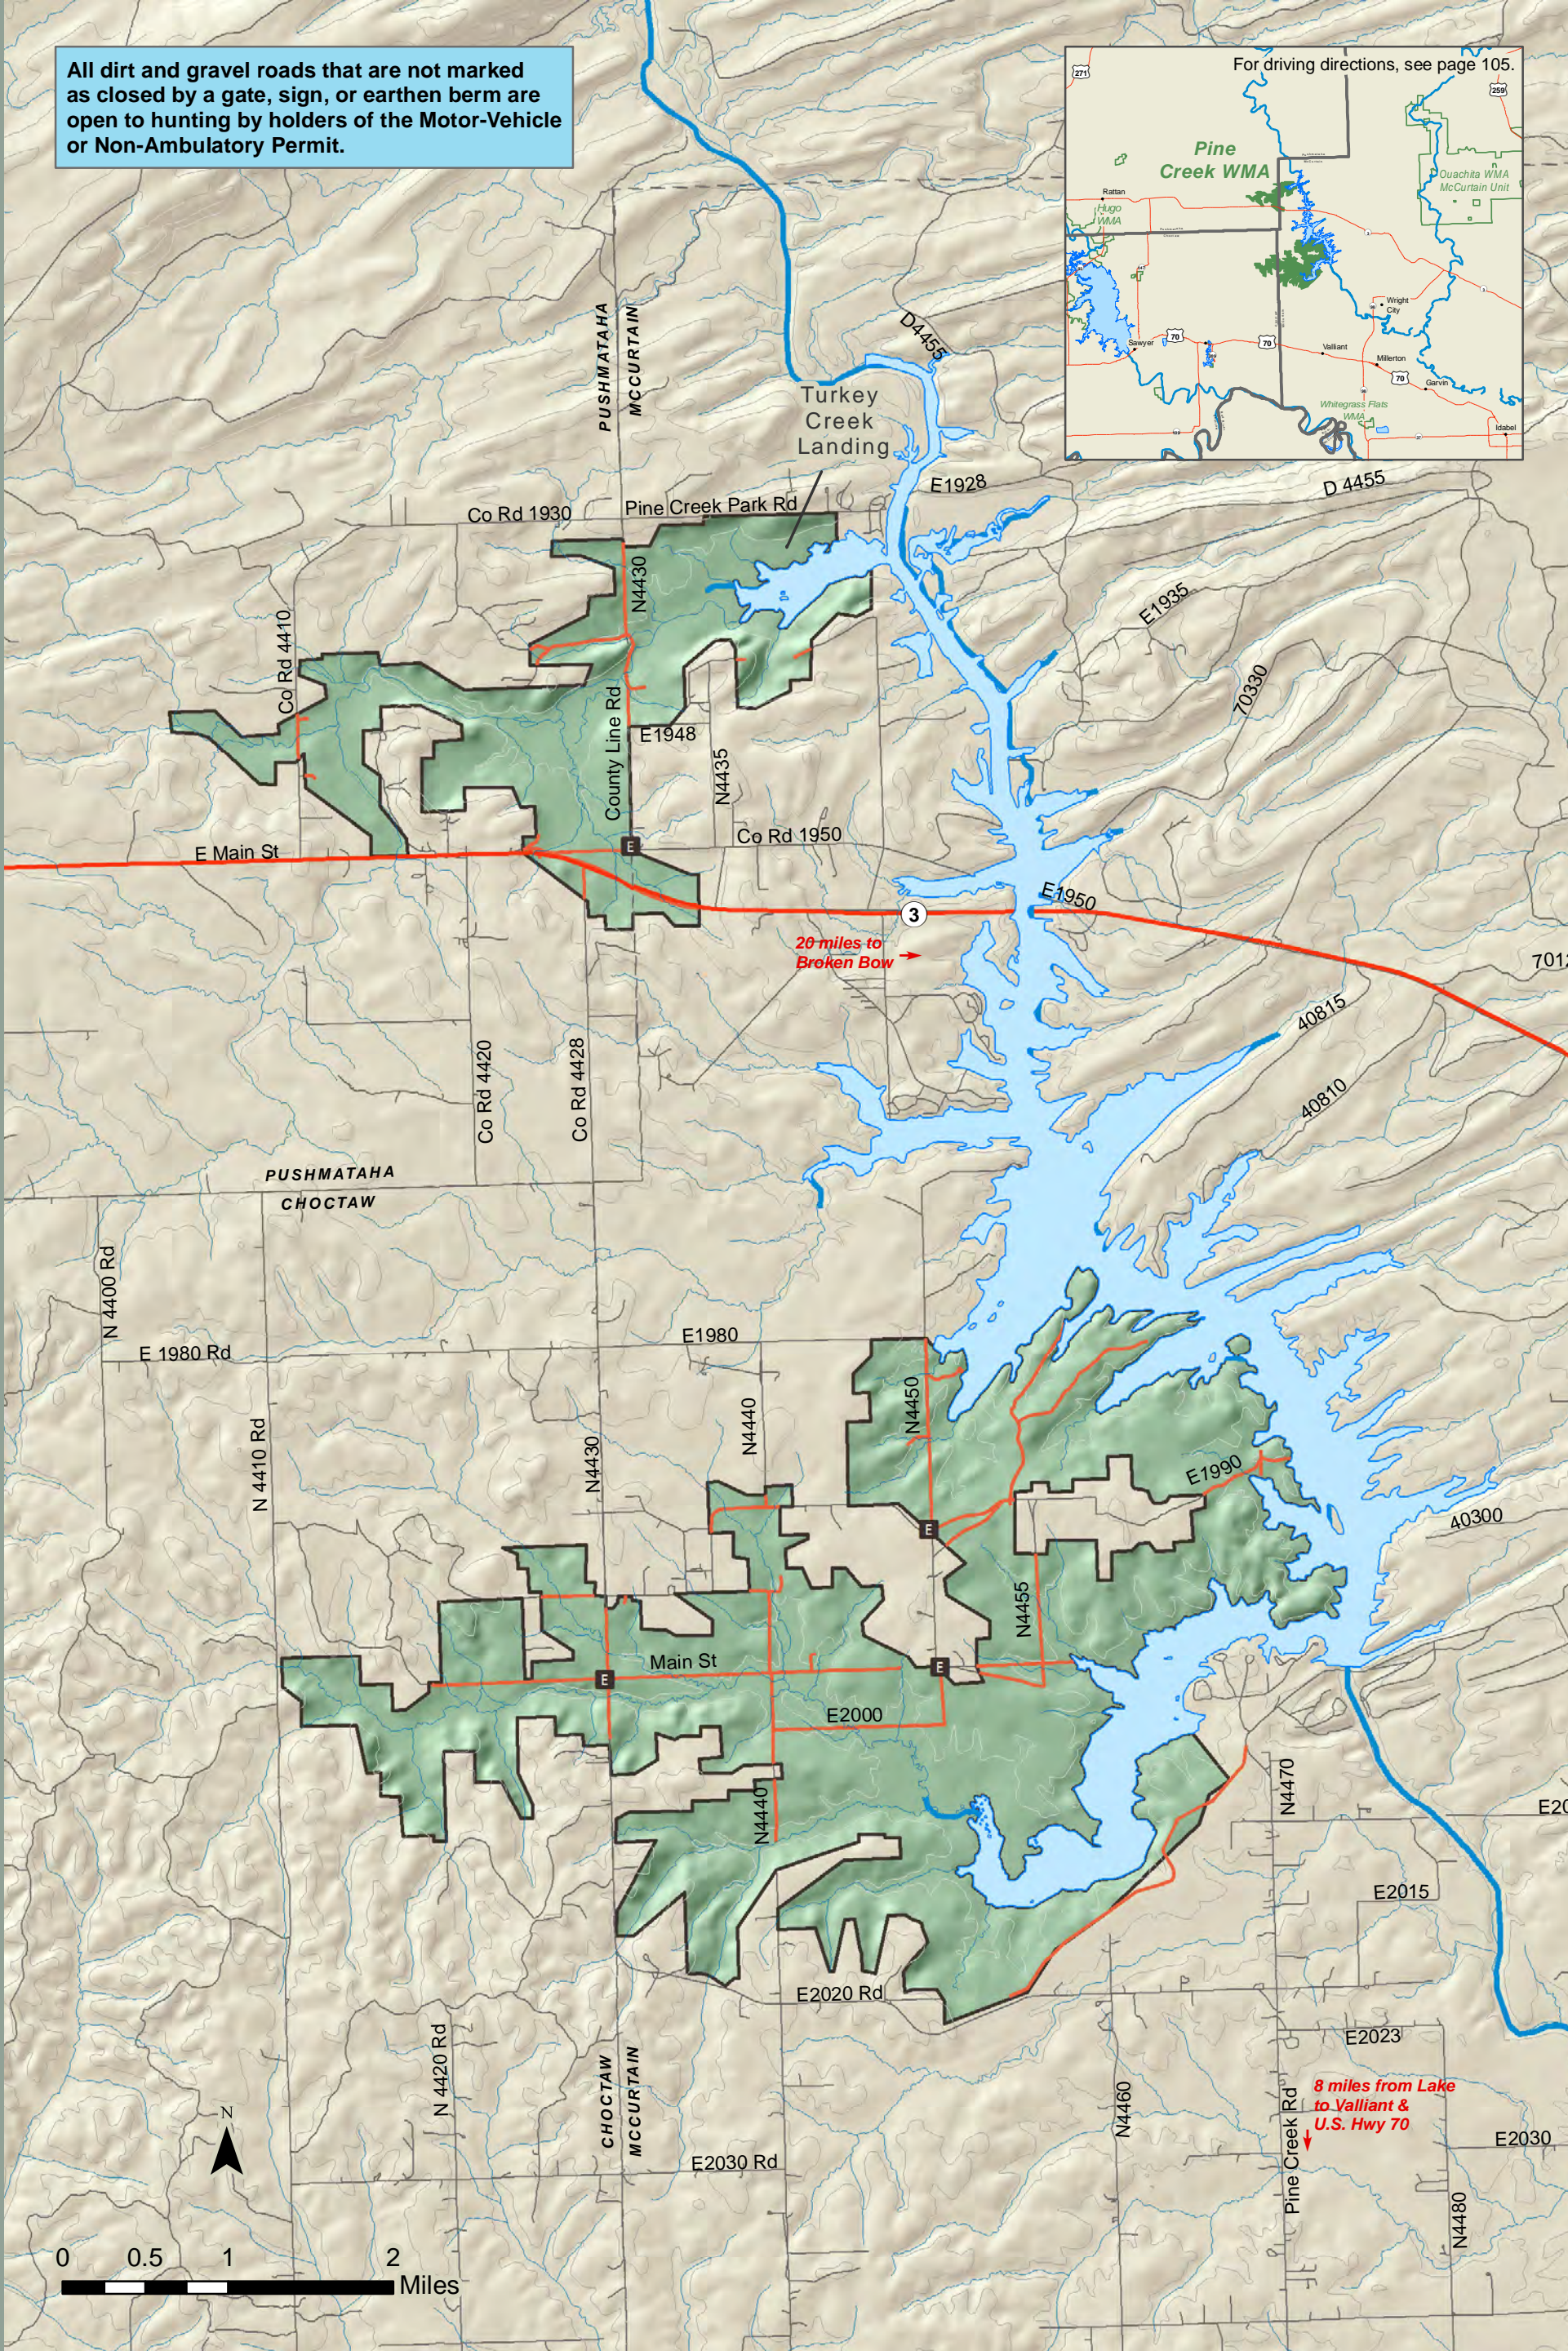

All dirt and gravel roads that are not marked as closed by a gate, sign, or earthen berm are open to hunting by holders of the Motor-Vehicle or Non-Ambulatory Permit.

Pine Creek Wildlife Management Area

Area: 10,280 acres
(580) 320-3176
wildlifedepartment.com/wildlife-management-areas/pine-creek