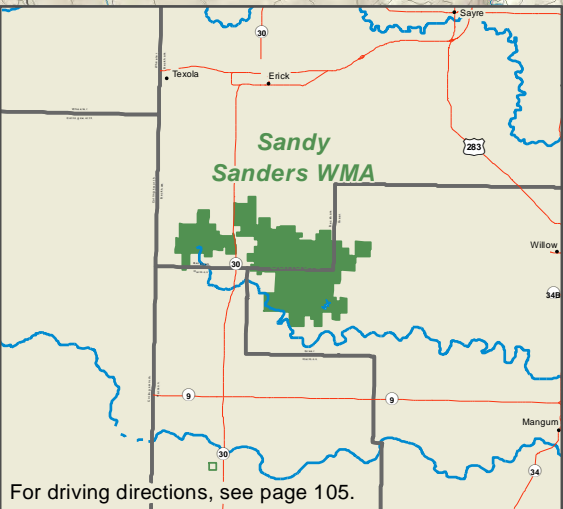

This entire area is designated as a Non-Ambulatory Hunting Area

11 miles to Erick

11 miles to I-40 Business

For driving directions, see page 105.

# Sandy Sanders Wildlife Management Area