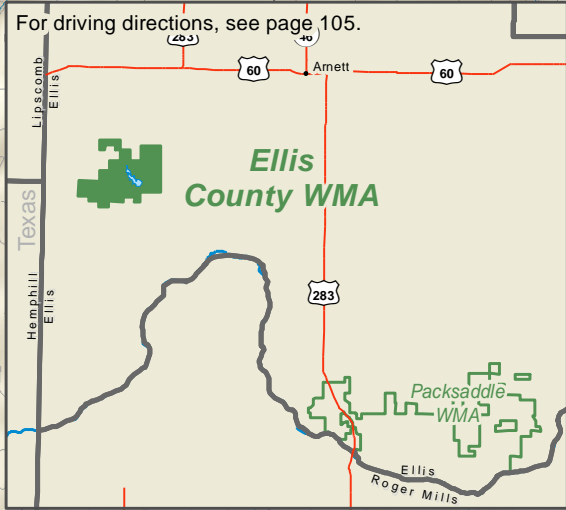

# Ellis County Wildlife Management Area

3.25 miles to  
U.S. Hwy 60