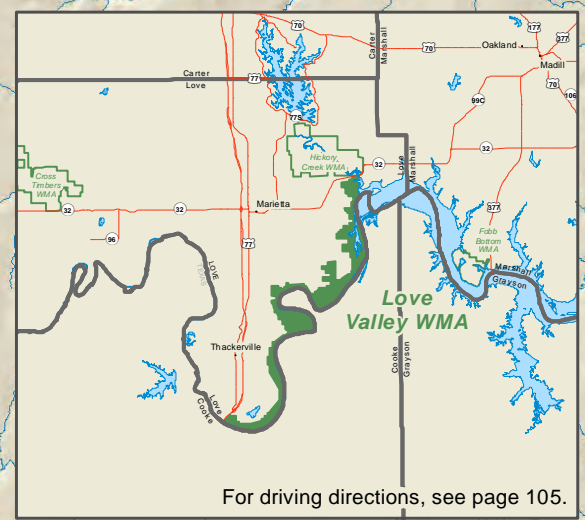

Love Valley Wildlife Management Area

Area: 7,746 acres
 (405) 823-9038
wildlifedepartment.com/wildlife-management-areas/love-valley