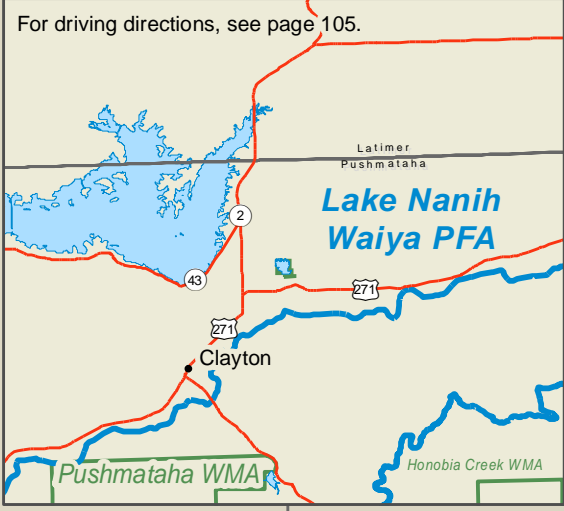

# Lake Nanih Waiya Public Fishing Area

E1640 Rd

5 miles to Clayton

271

0 0.125 0.25 Miles

Area: 196 acres  
(918) 297-0153  
wildlifedepartment.com/fishing/wheretofish/nanih-waiya