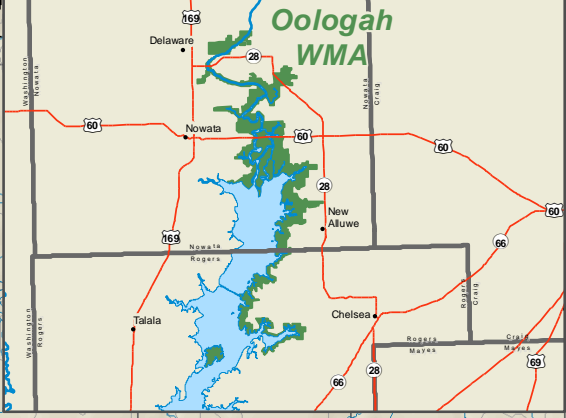

Oologah Wildlife Management Area (South)

For driving directions, see page 105.

Area: 12,941 acres
(918) 629-5286
wildlifedepartment.com/wildlife-management-areas/oologah

4.5 miles to
U.S. Hwy 169