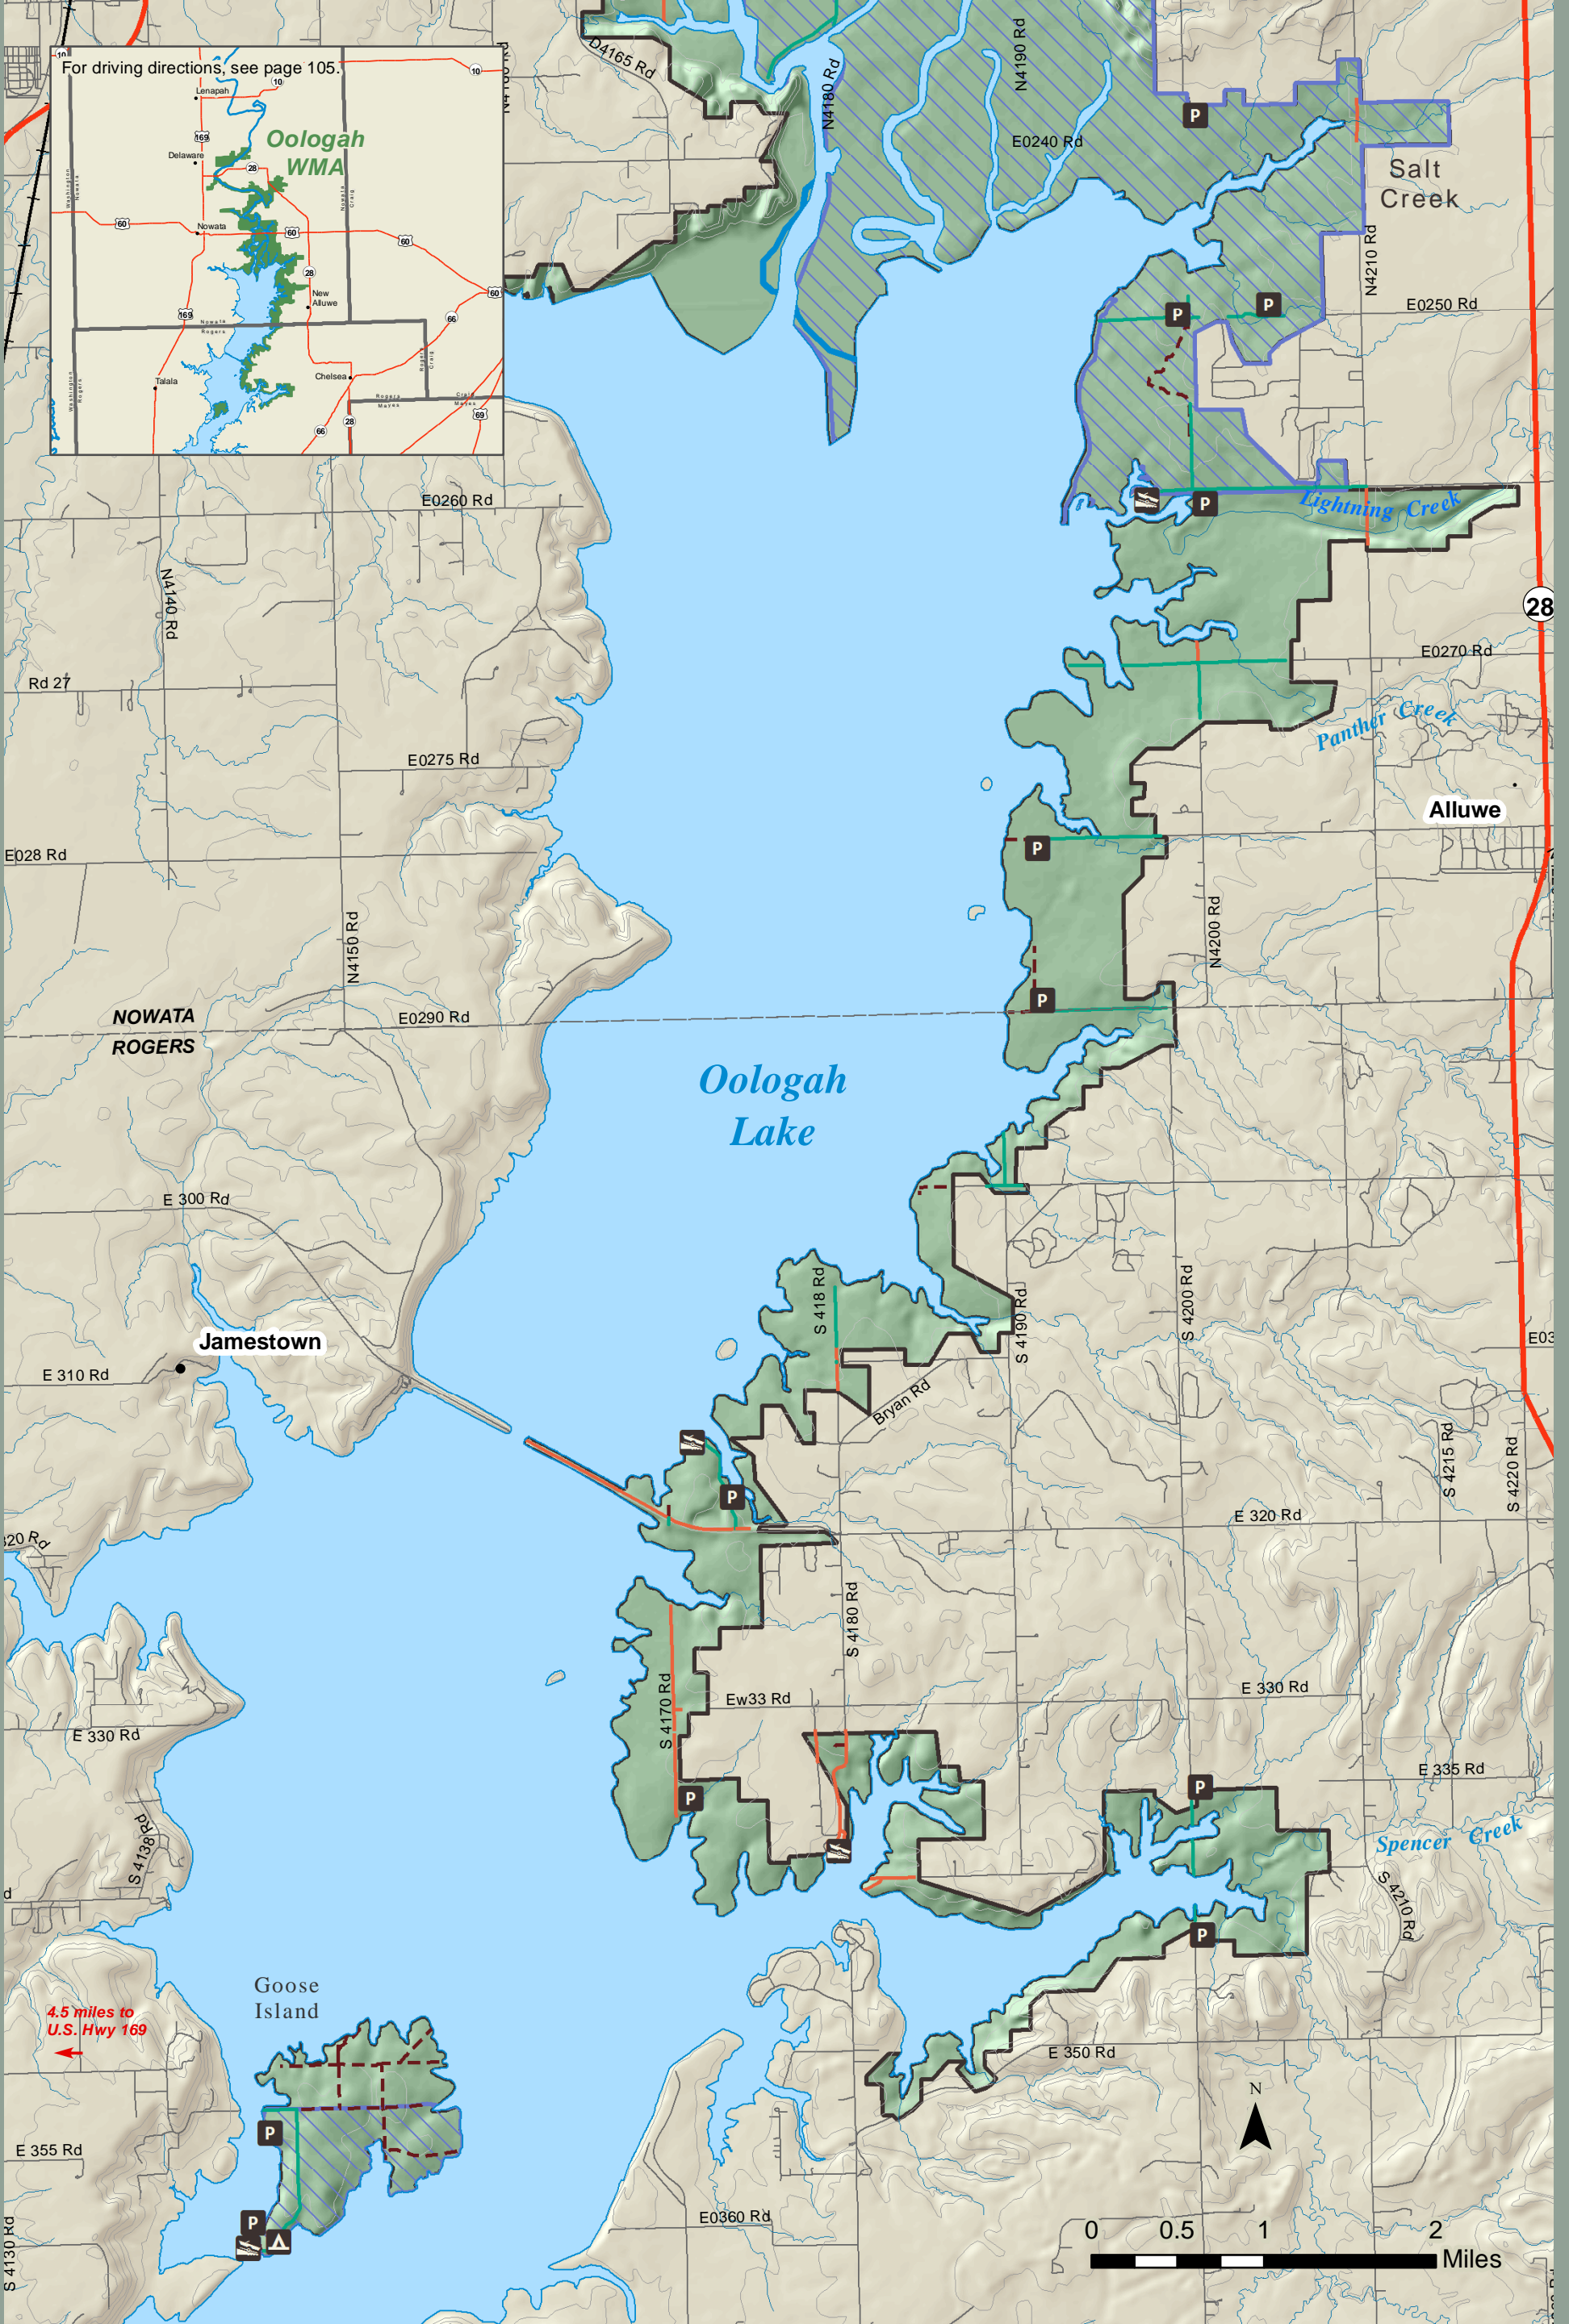

Oologah Wildlife Management Area (South)

For driving directions, see page 105.

Area: 12,941 acres
(918) 629-5286
wildlifedepartment.com/wildlife-management-areas/oologah

4.5 miles to
U.S. Hwy 169