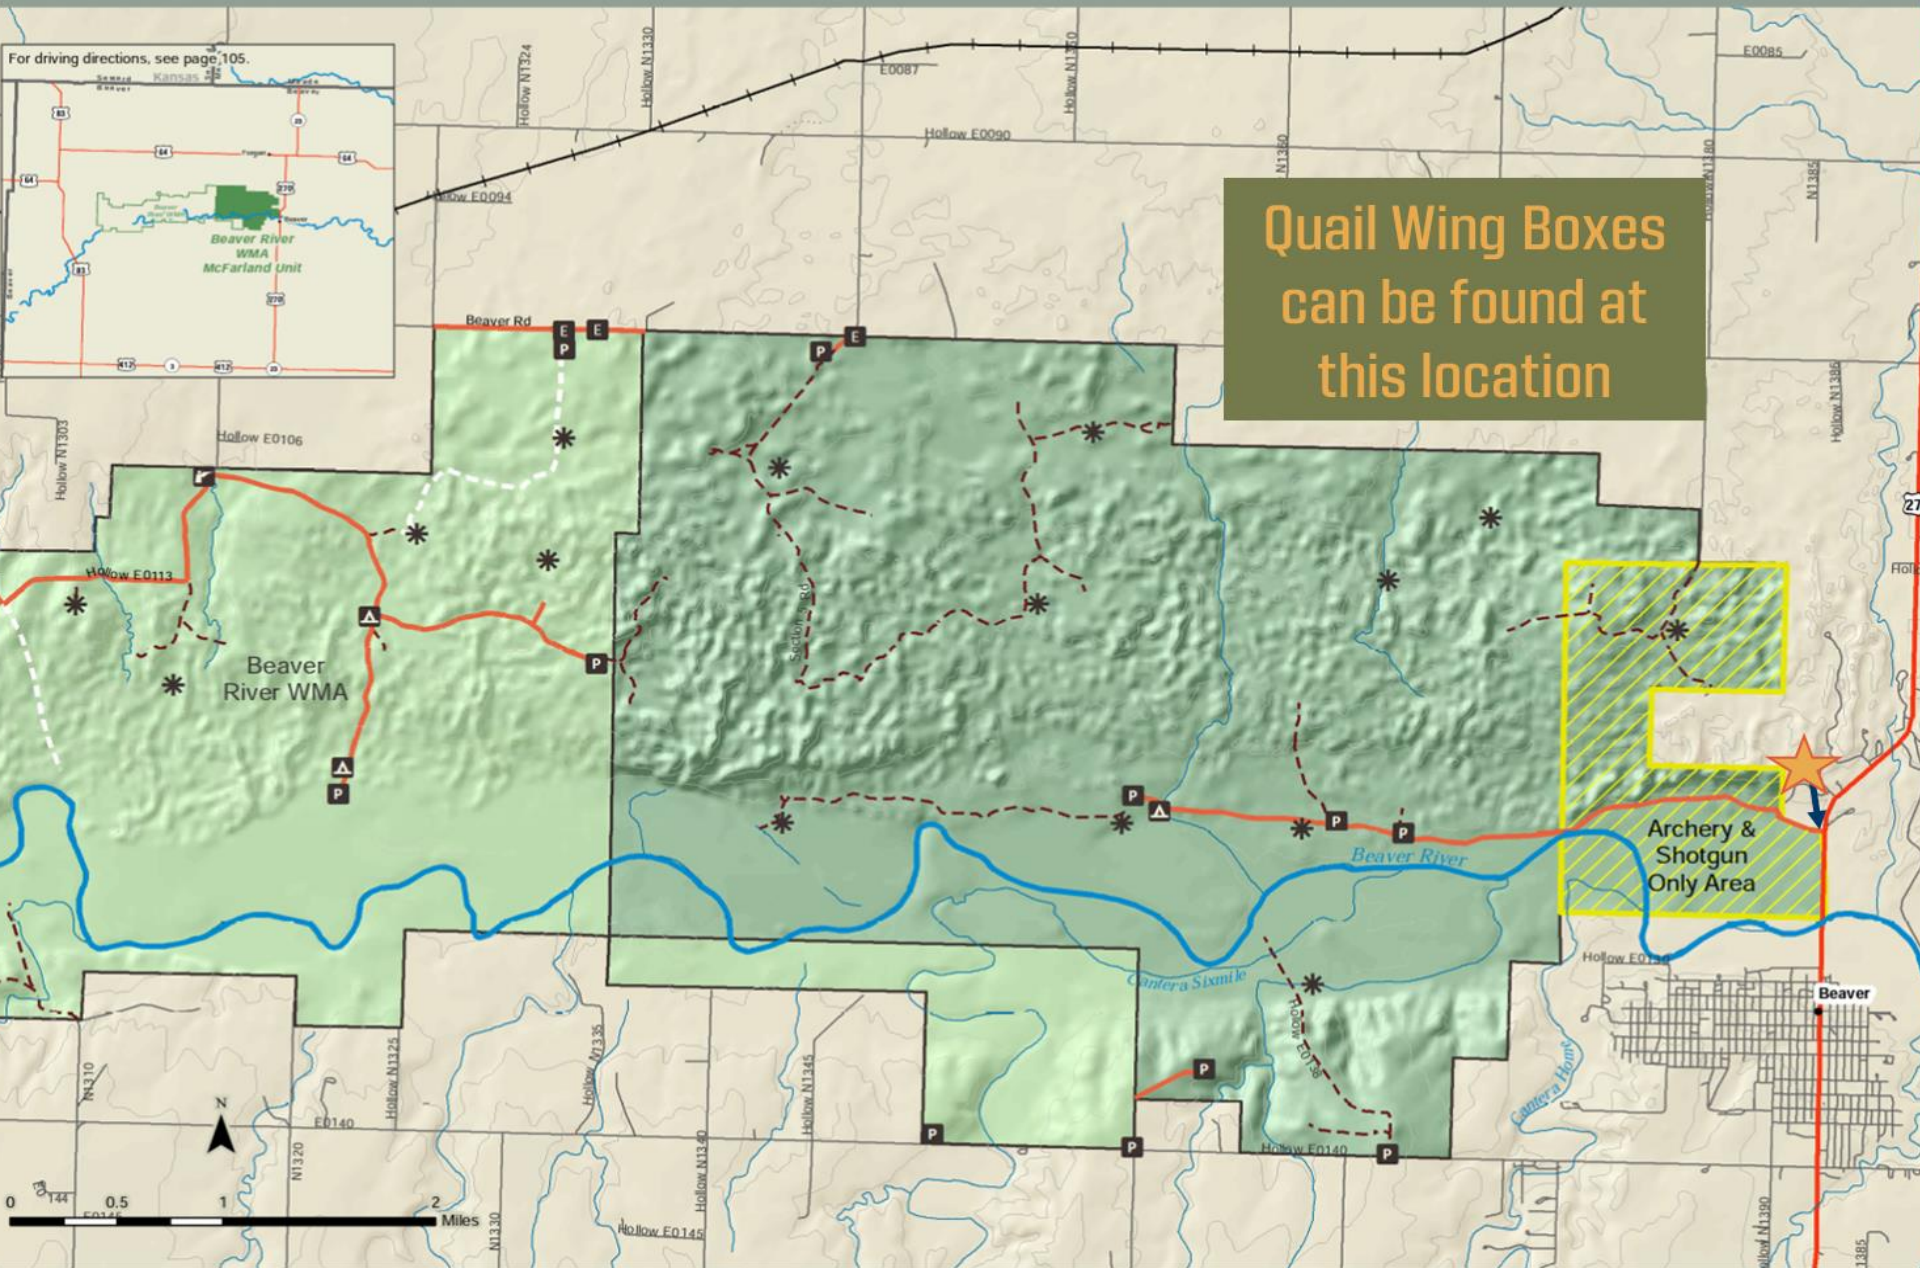

For driving directions, see page 105.

Quail Wing Boxes
can be found at
this location

Archery &
Shotgun
Only Area

Beaver

Area: 10,154 acres
(806) 339-5175
wildlifedepartment.com/wildlife-management-areas/beaver-river

Beaver River Wildlife Management Area McFarland Unit