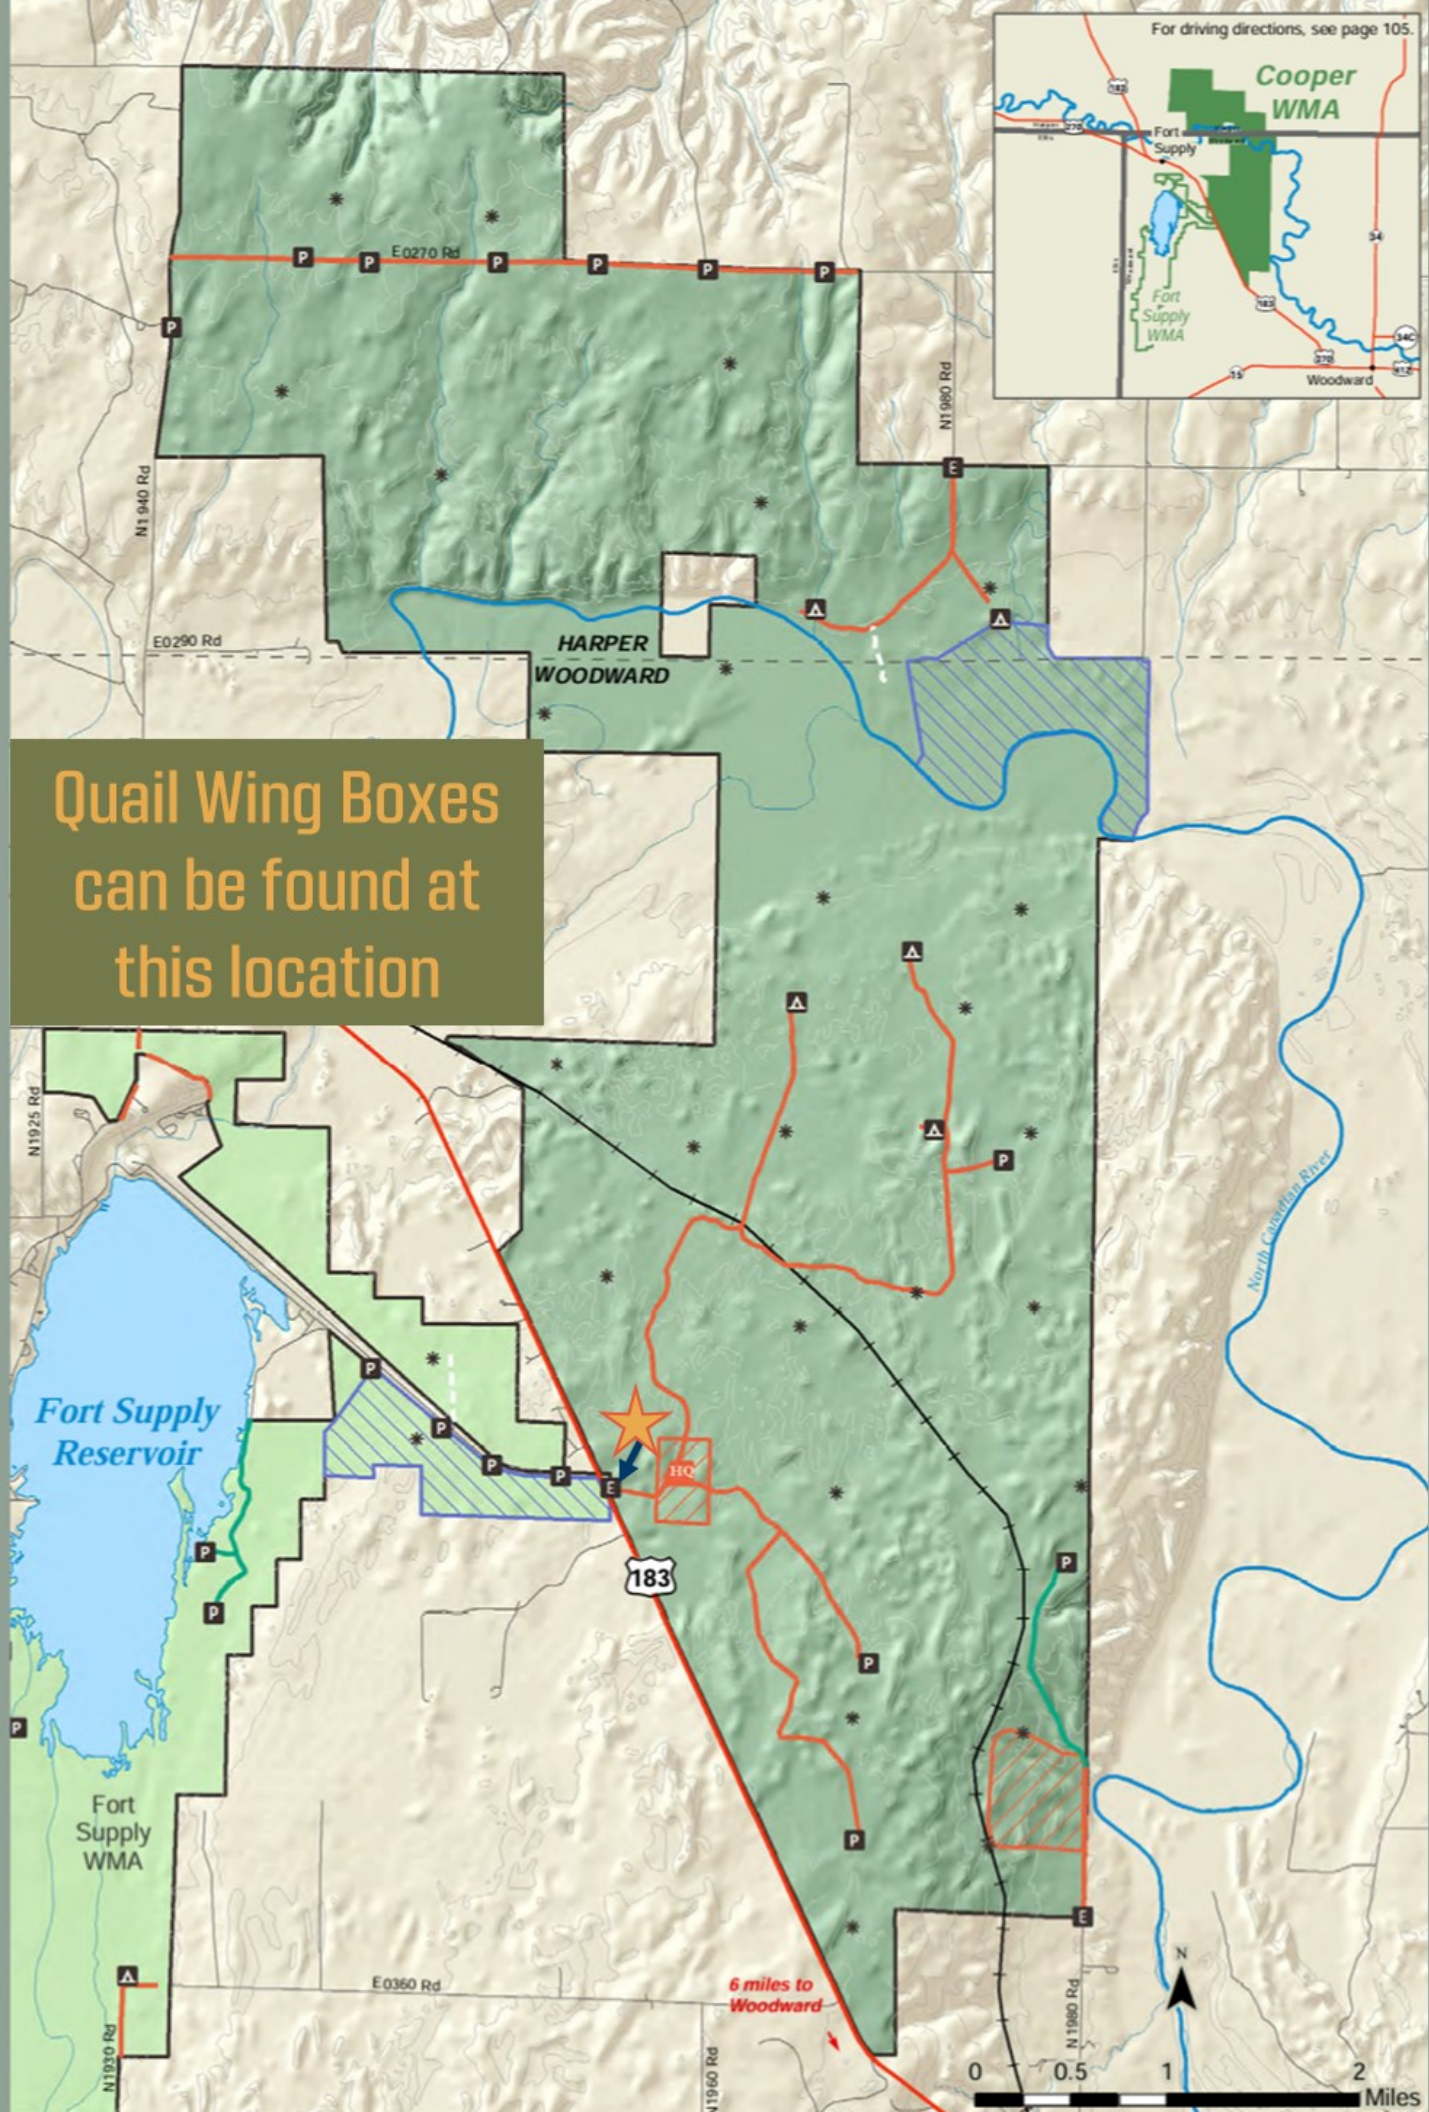

For driving directions, see page 105.

Quail Wing Boxes
can be found at
this location

Cooper Wildlife Management Area

Area: 16,080 acres
(580) 334-0343
wildlifedepartment.com/wildlife-management-areas/cooper