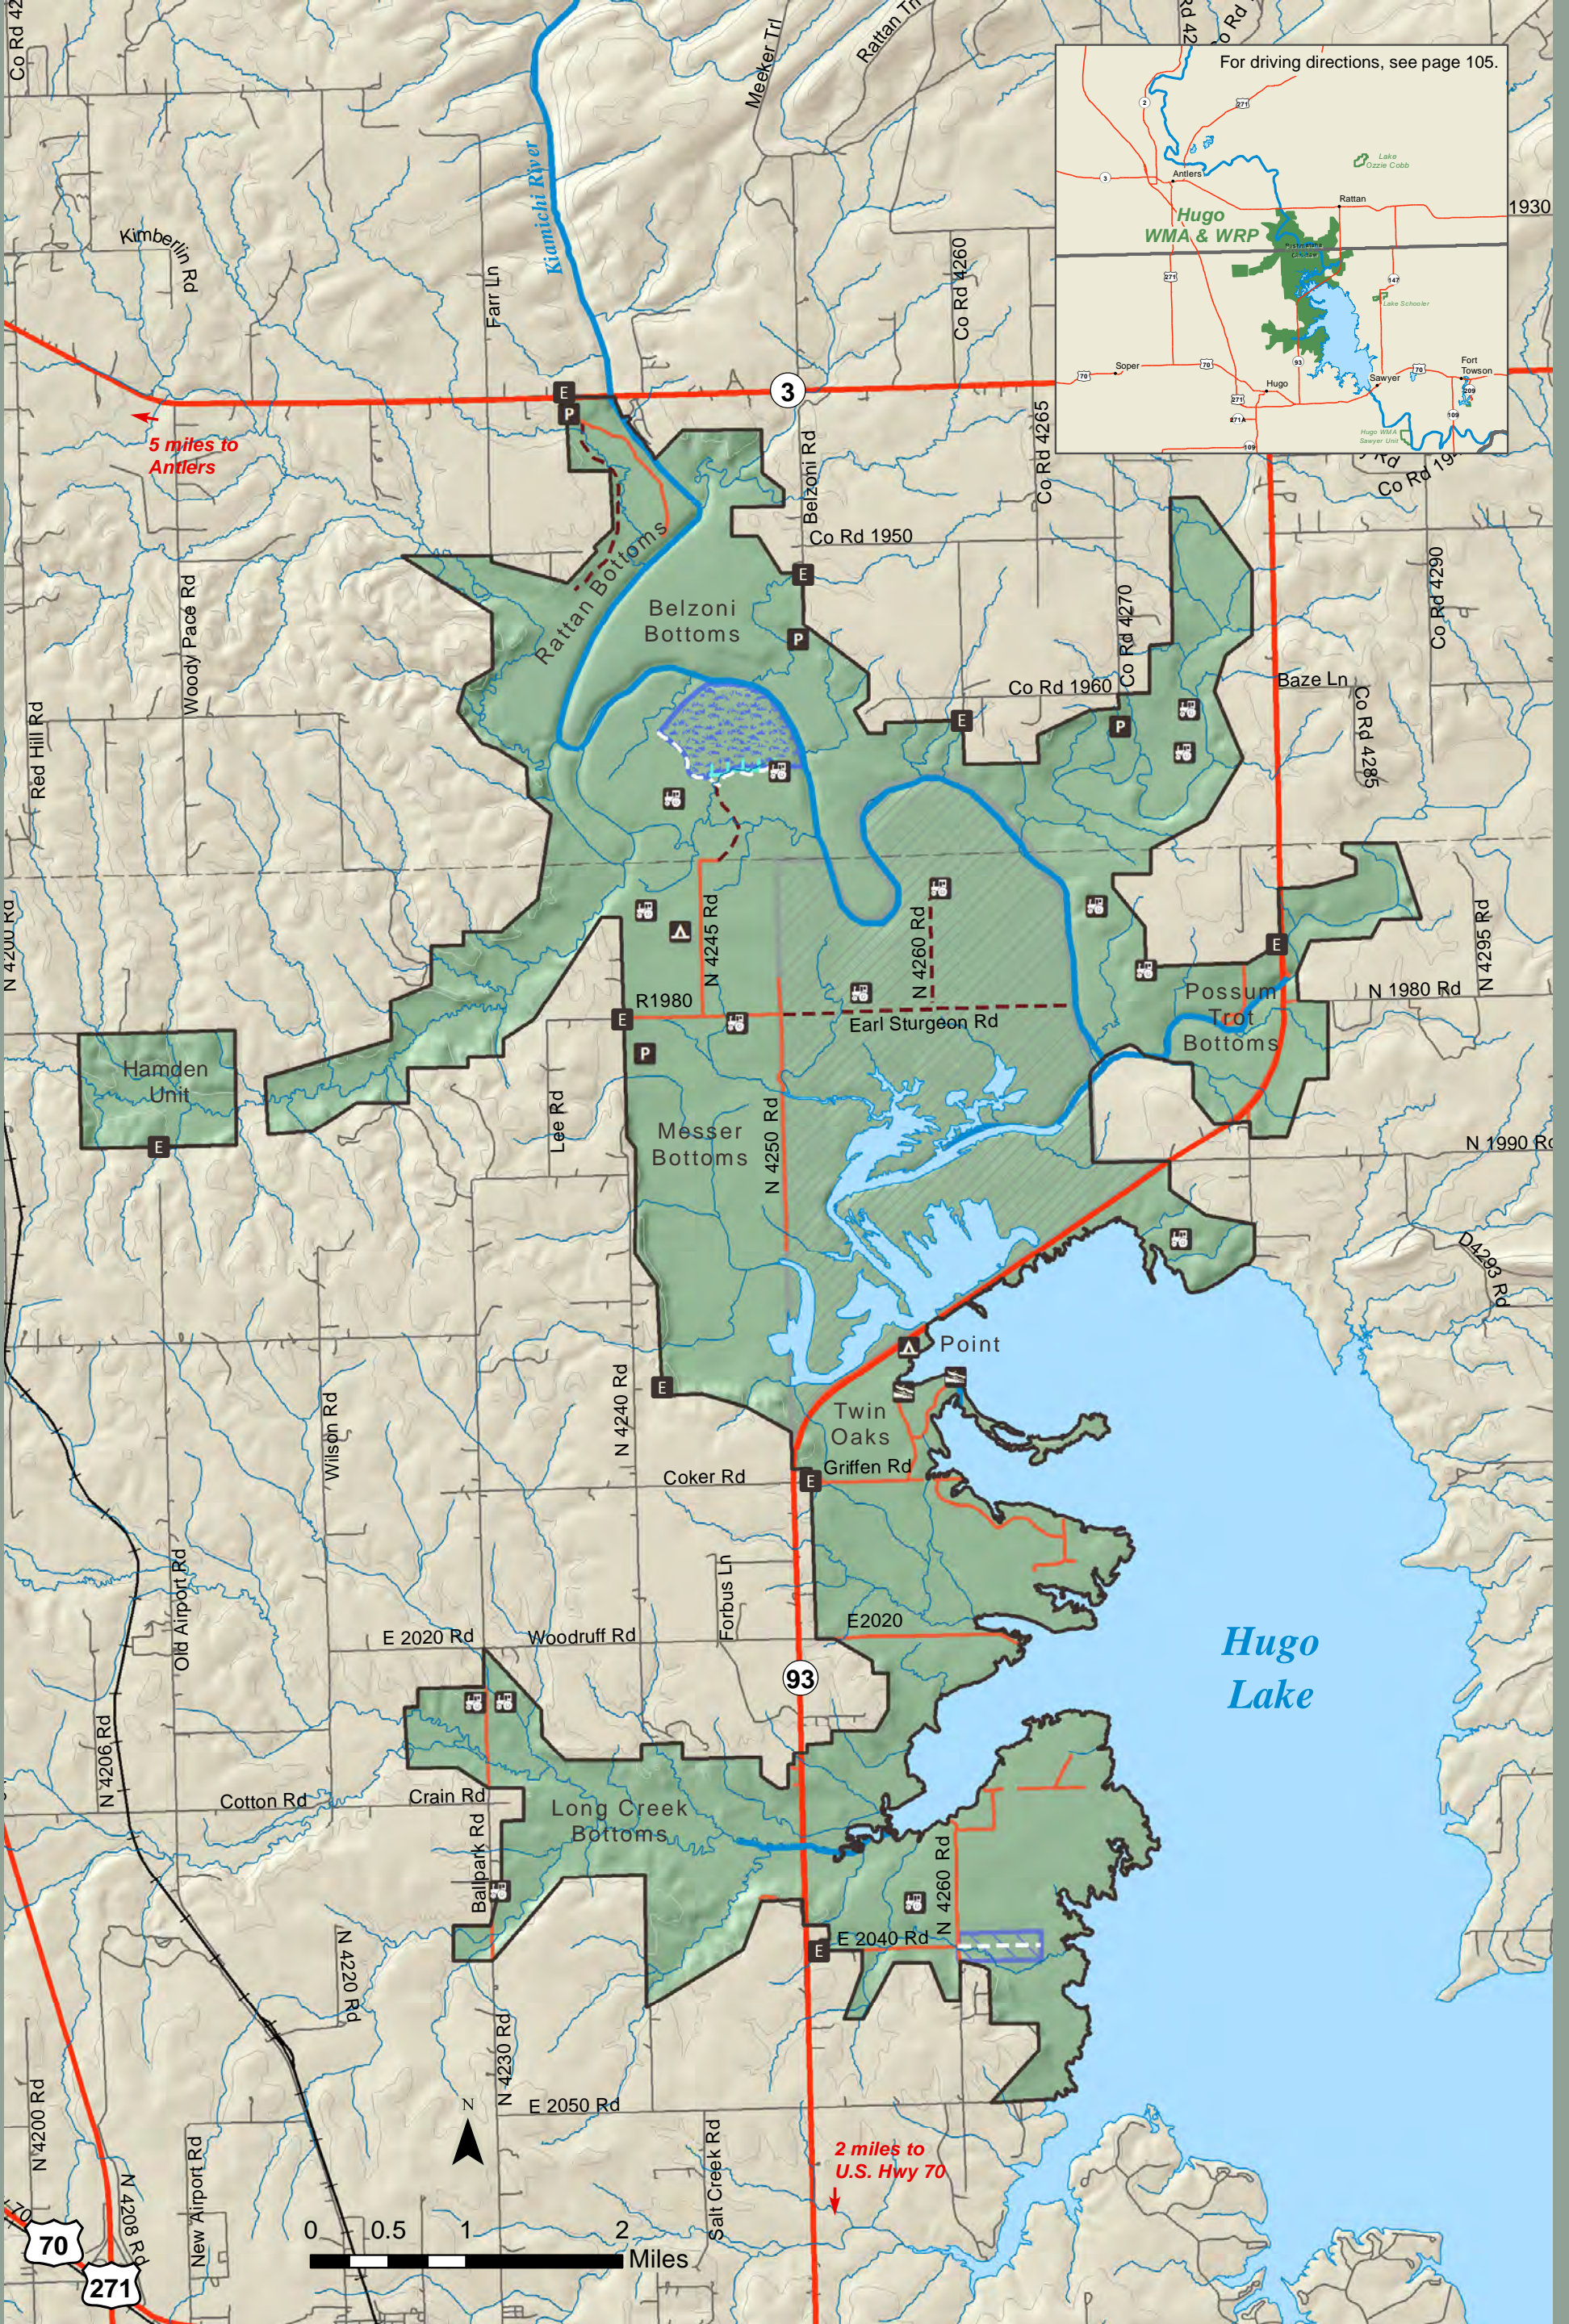

Hugo Wildlife Management Area & Waterfowl Refuge Portion

Area: 18,676 acres
(580) 320-3176
wildlifedepartment.com/wildlife-management-areas/hugo

5 miles to Antlers

2 miles to U.S. Hwy 70

For driving directions, see page 105.

Hugo WMA & WRP

Hugo Lake