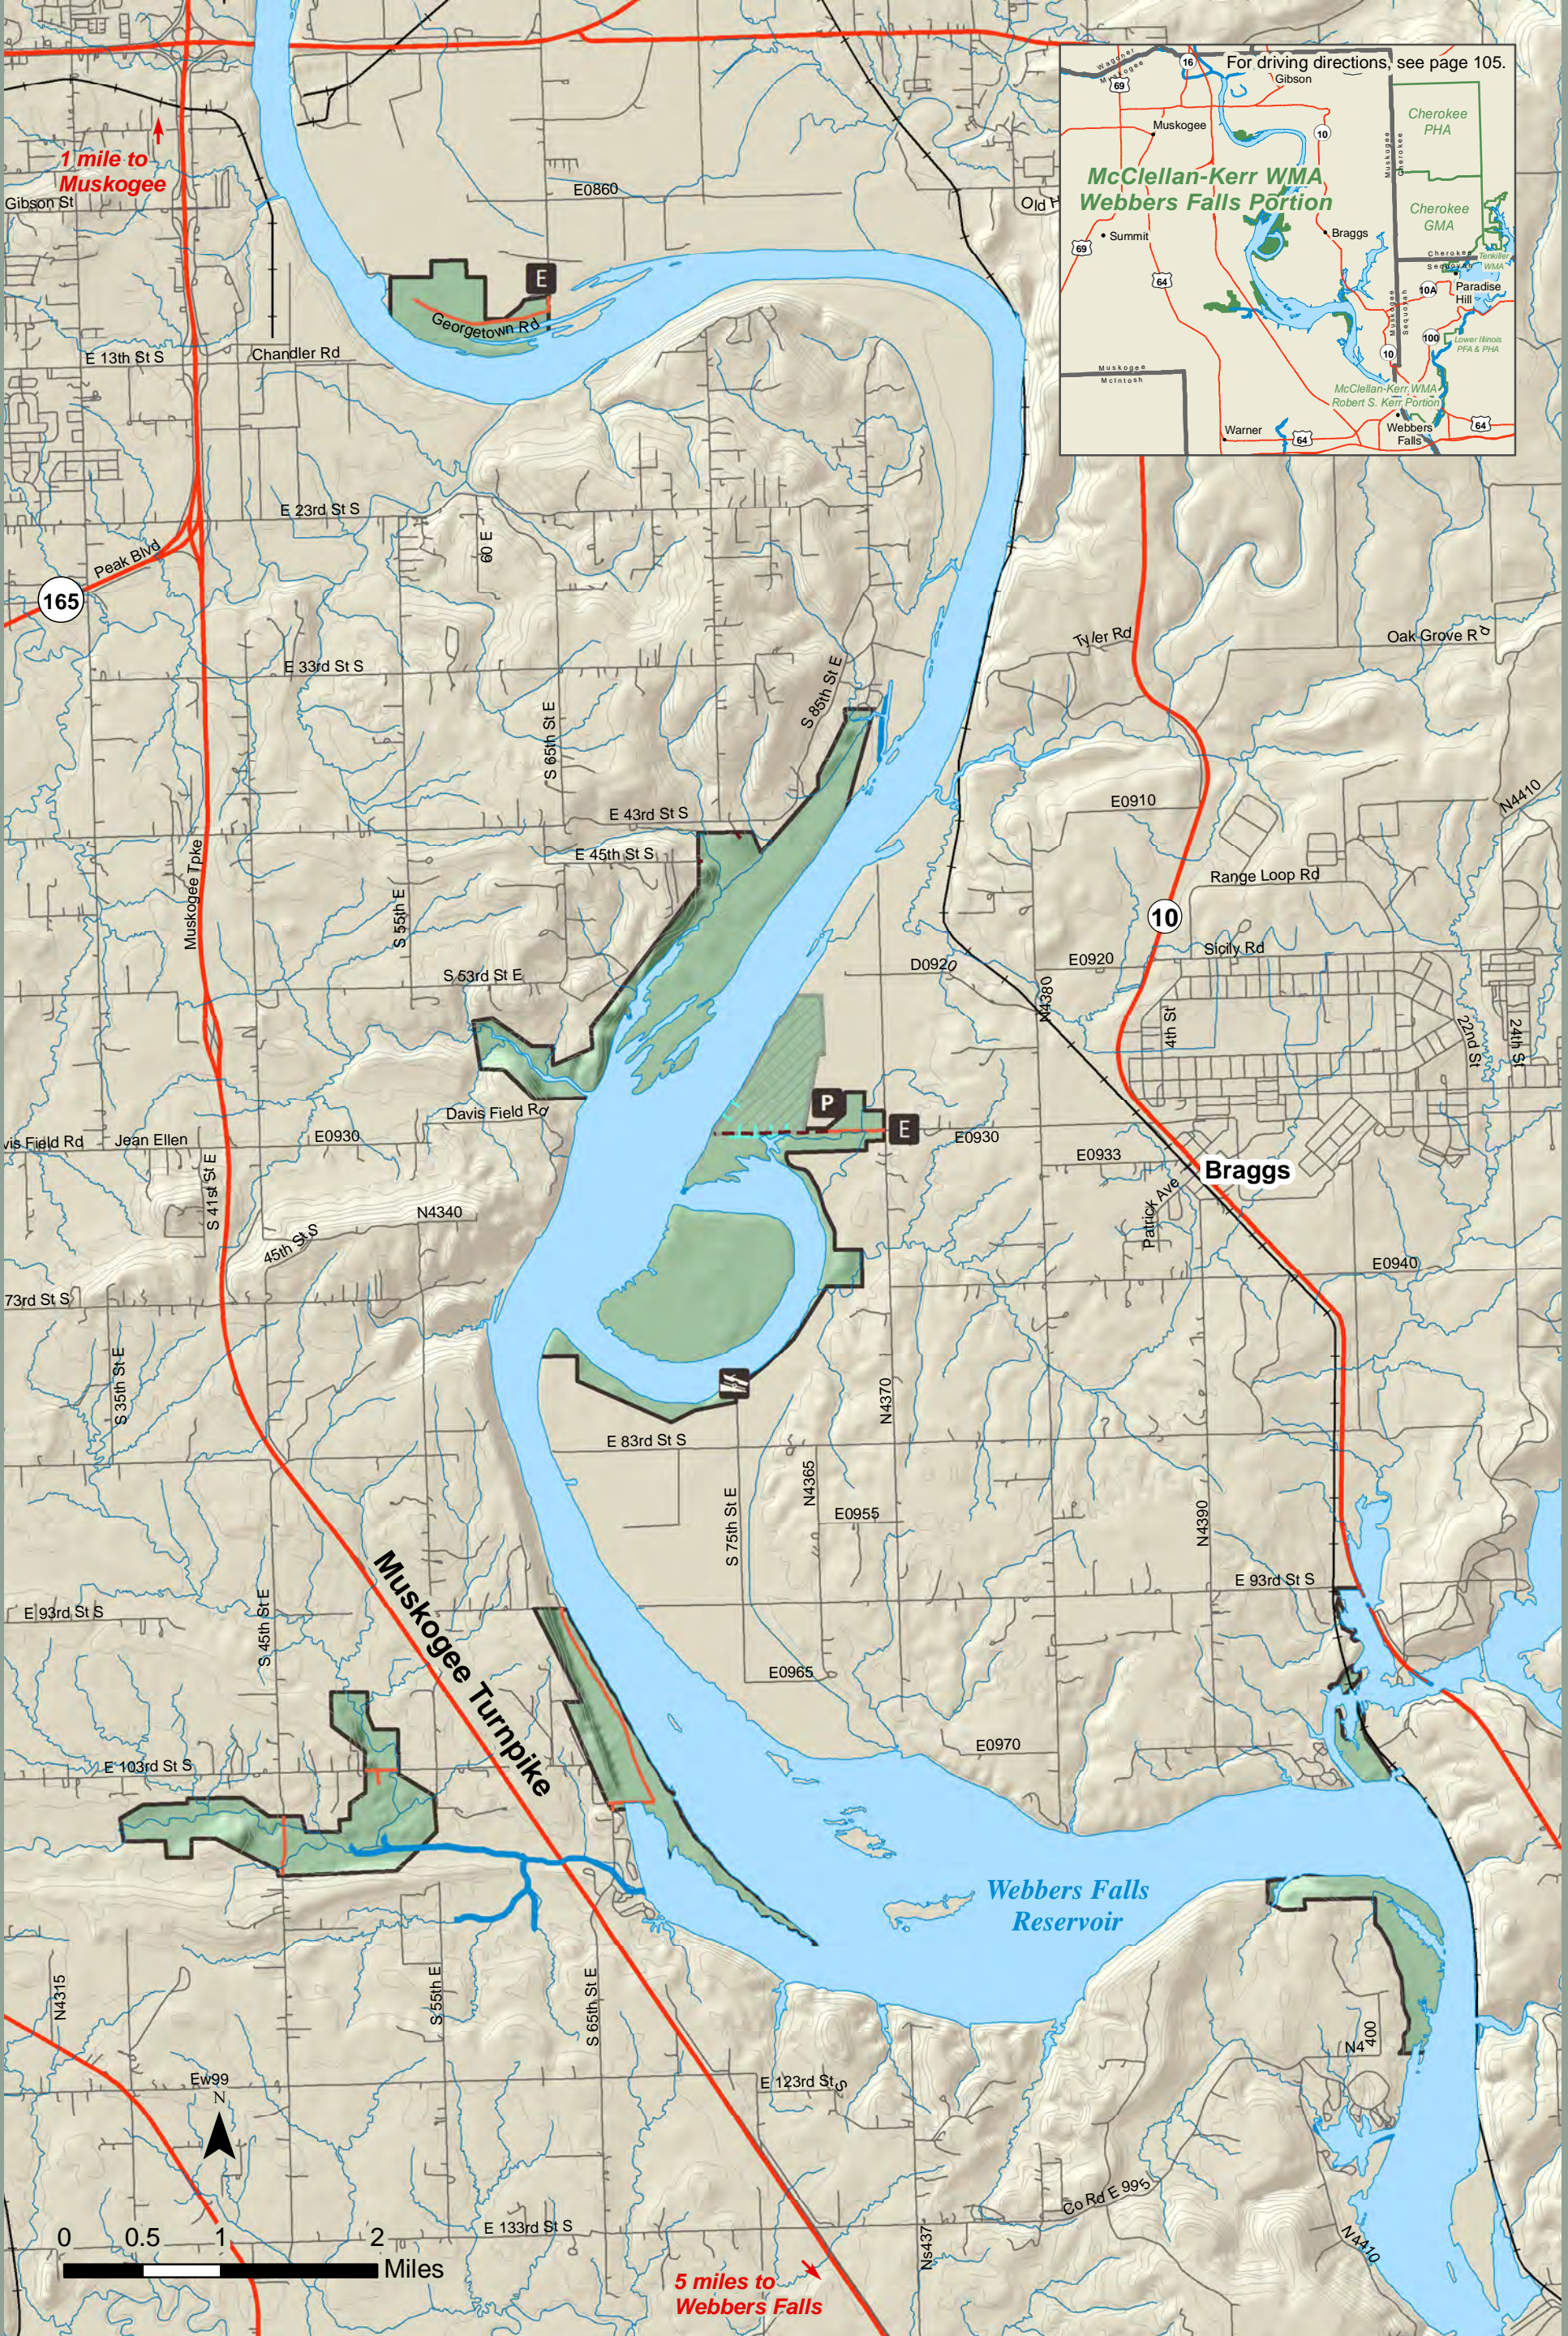

McClellan-Kerr Wildlife Management Area & Waterfowl Refuge Portion - Webbers Falls Portion

Area: 5,128 acres
 (918) 625-3910
wildlifedepartment.com/wildlife-management-areas/mcclellan-kerr

For driving directions, see page 105.

McClellan-Kerr WMA Webbers Falls Portion

1 mile to Muskogee

5 miles to Webbers Falls

0 0.5 1 2 Miles