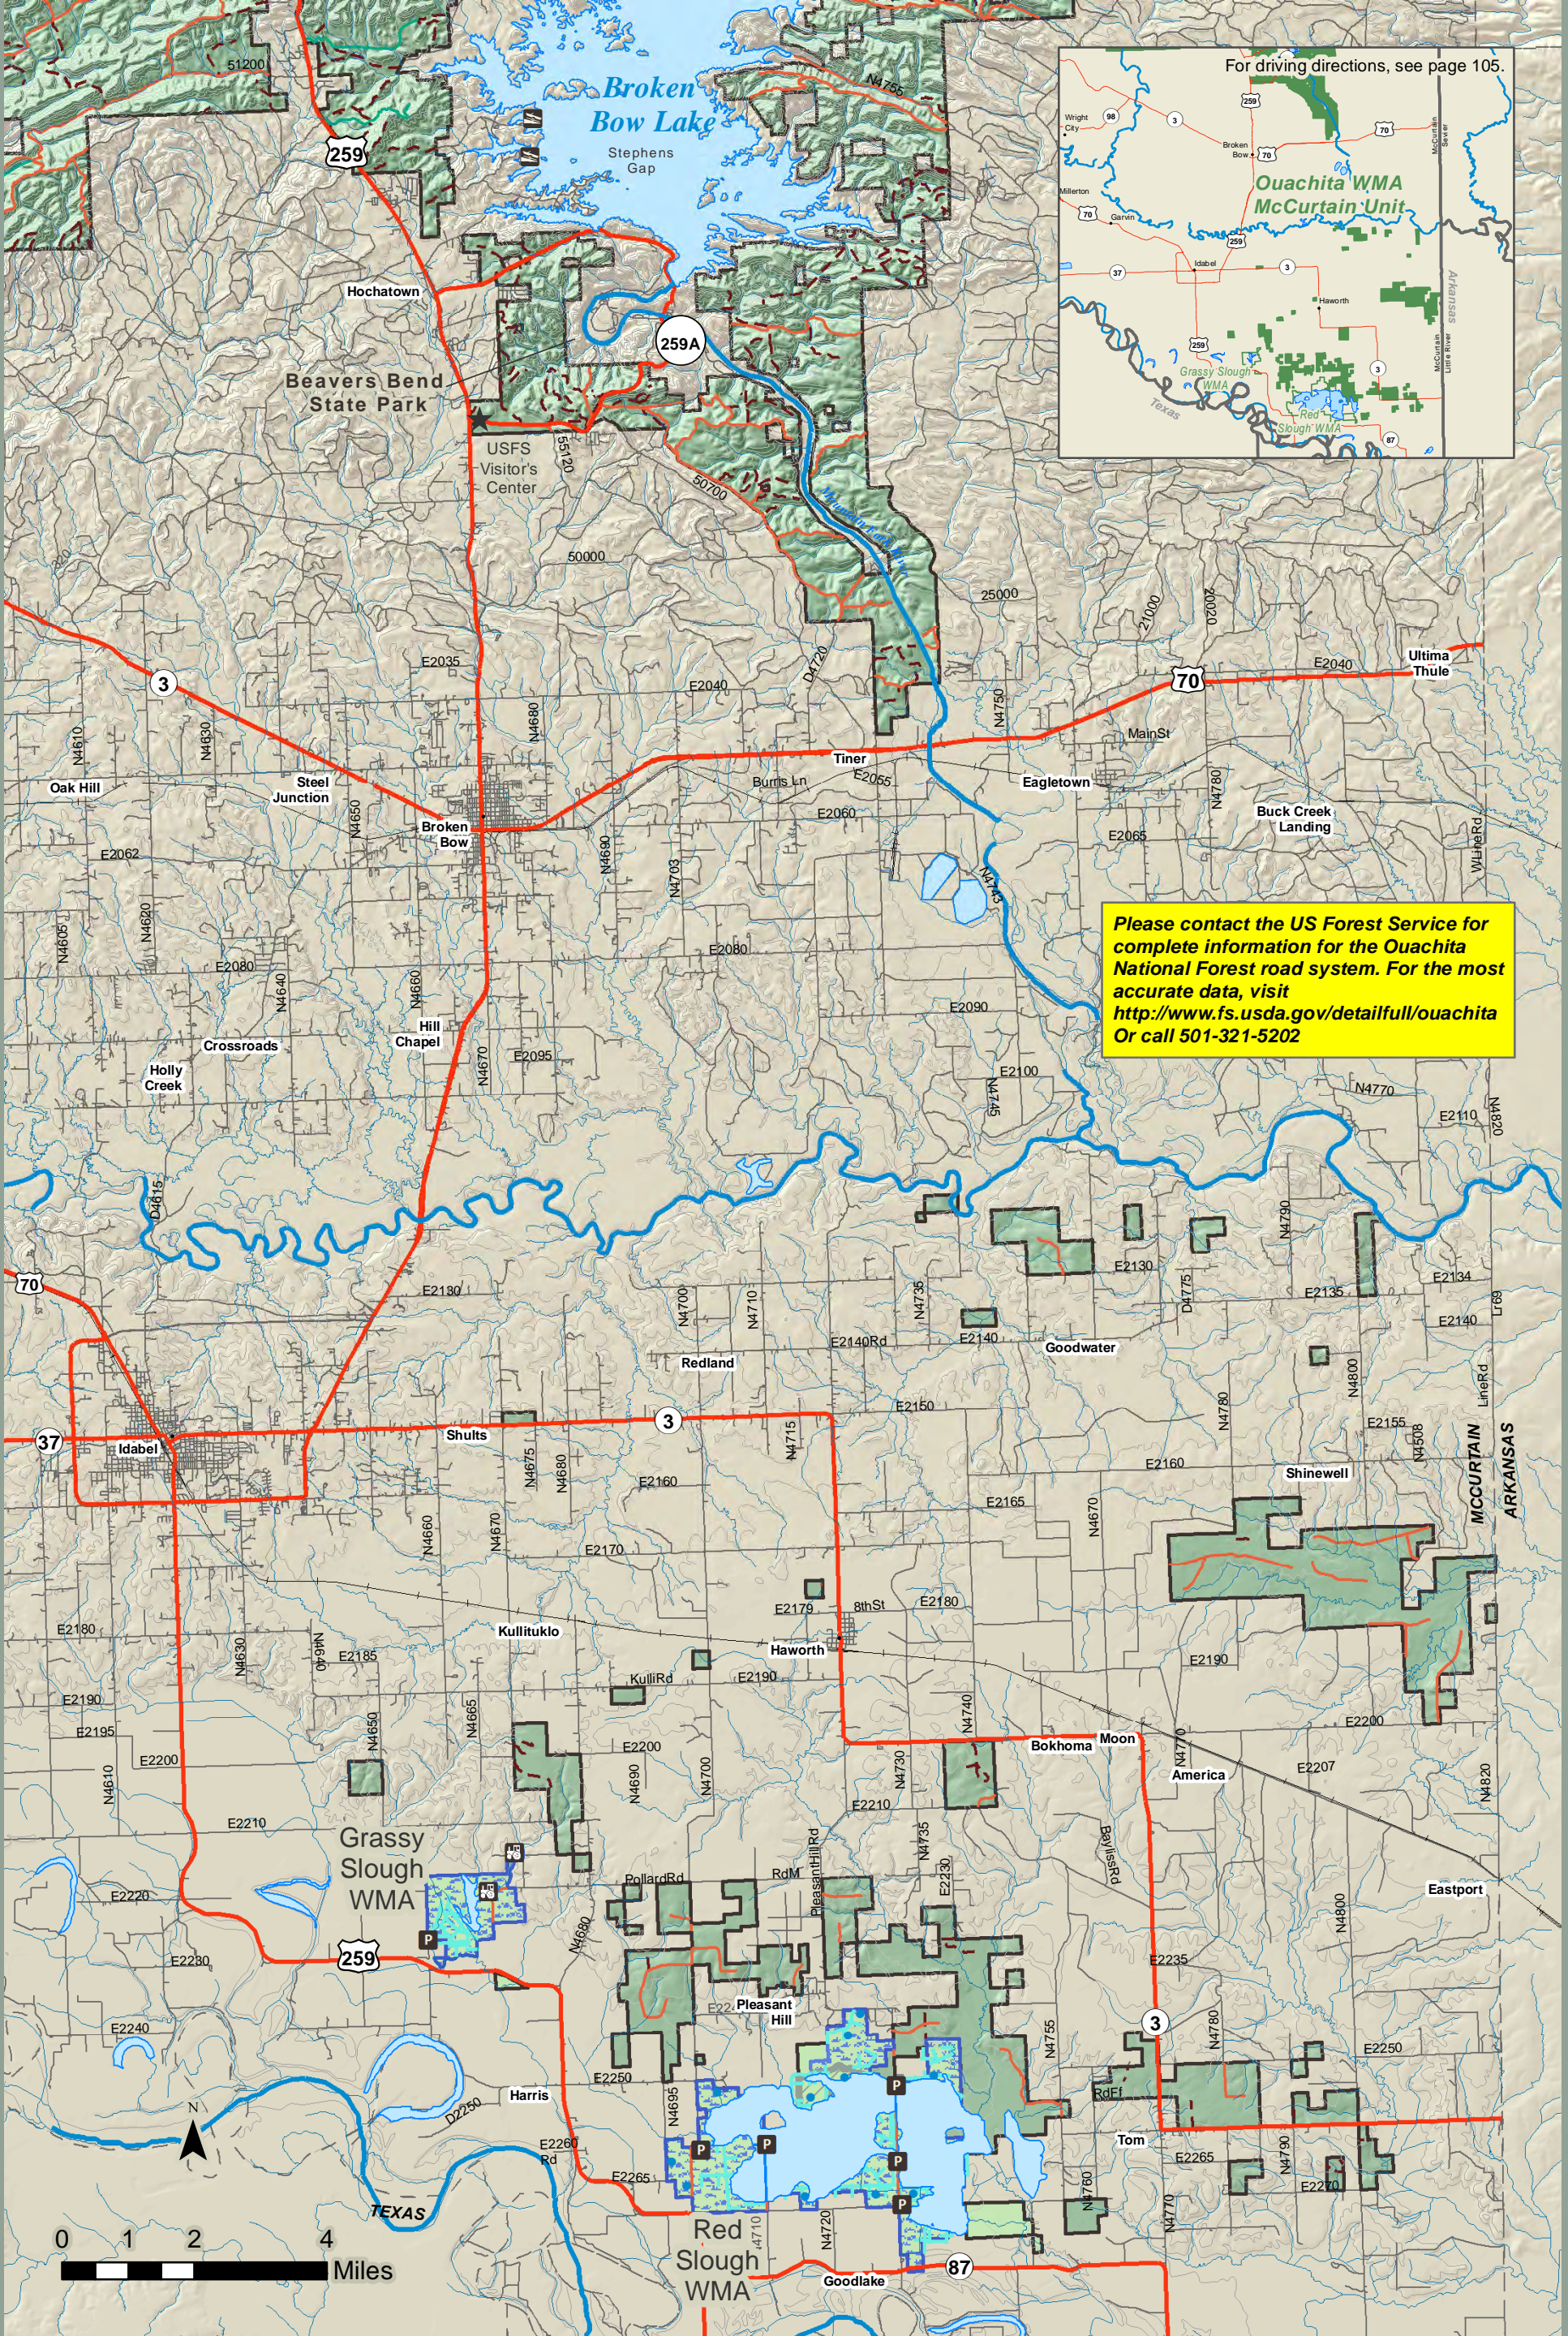

Ouachita Wildlife Management Area McCurtain Unit (South)

Area: 131,000 acres
 (918) 527-9918
wildlifedepartment.com/wildlife-management-areas/ouachita-mccurtain-unit

Please contact the US Forest Service for complete information for the Ouachita National Forest road system. For the most accurate data, visit <http://www.fs.usda.gov/detailfull/ouachita> Or call 501-321-5202