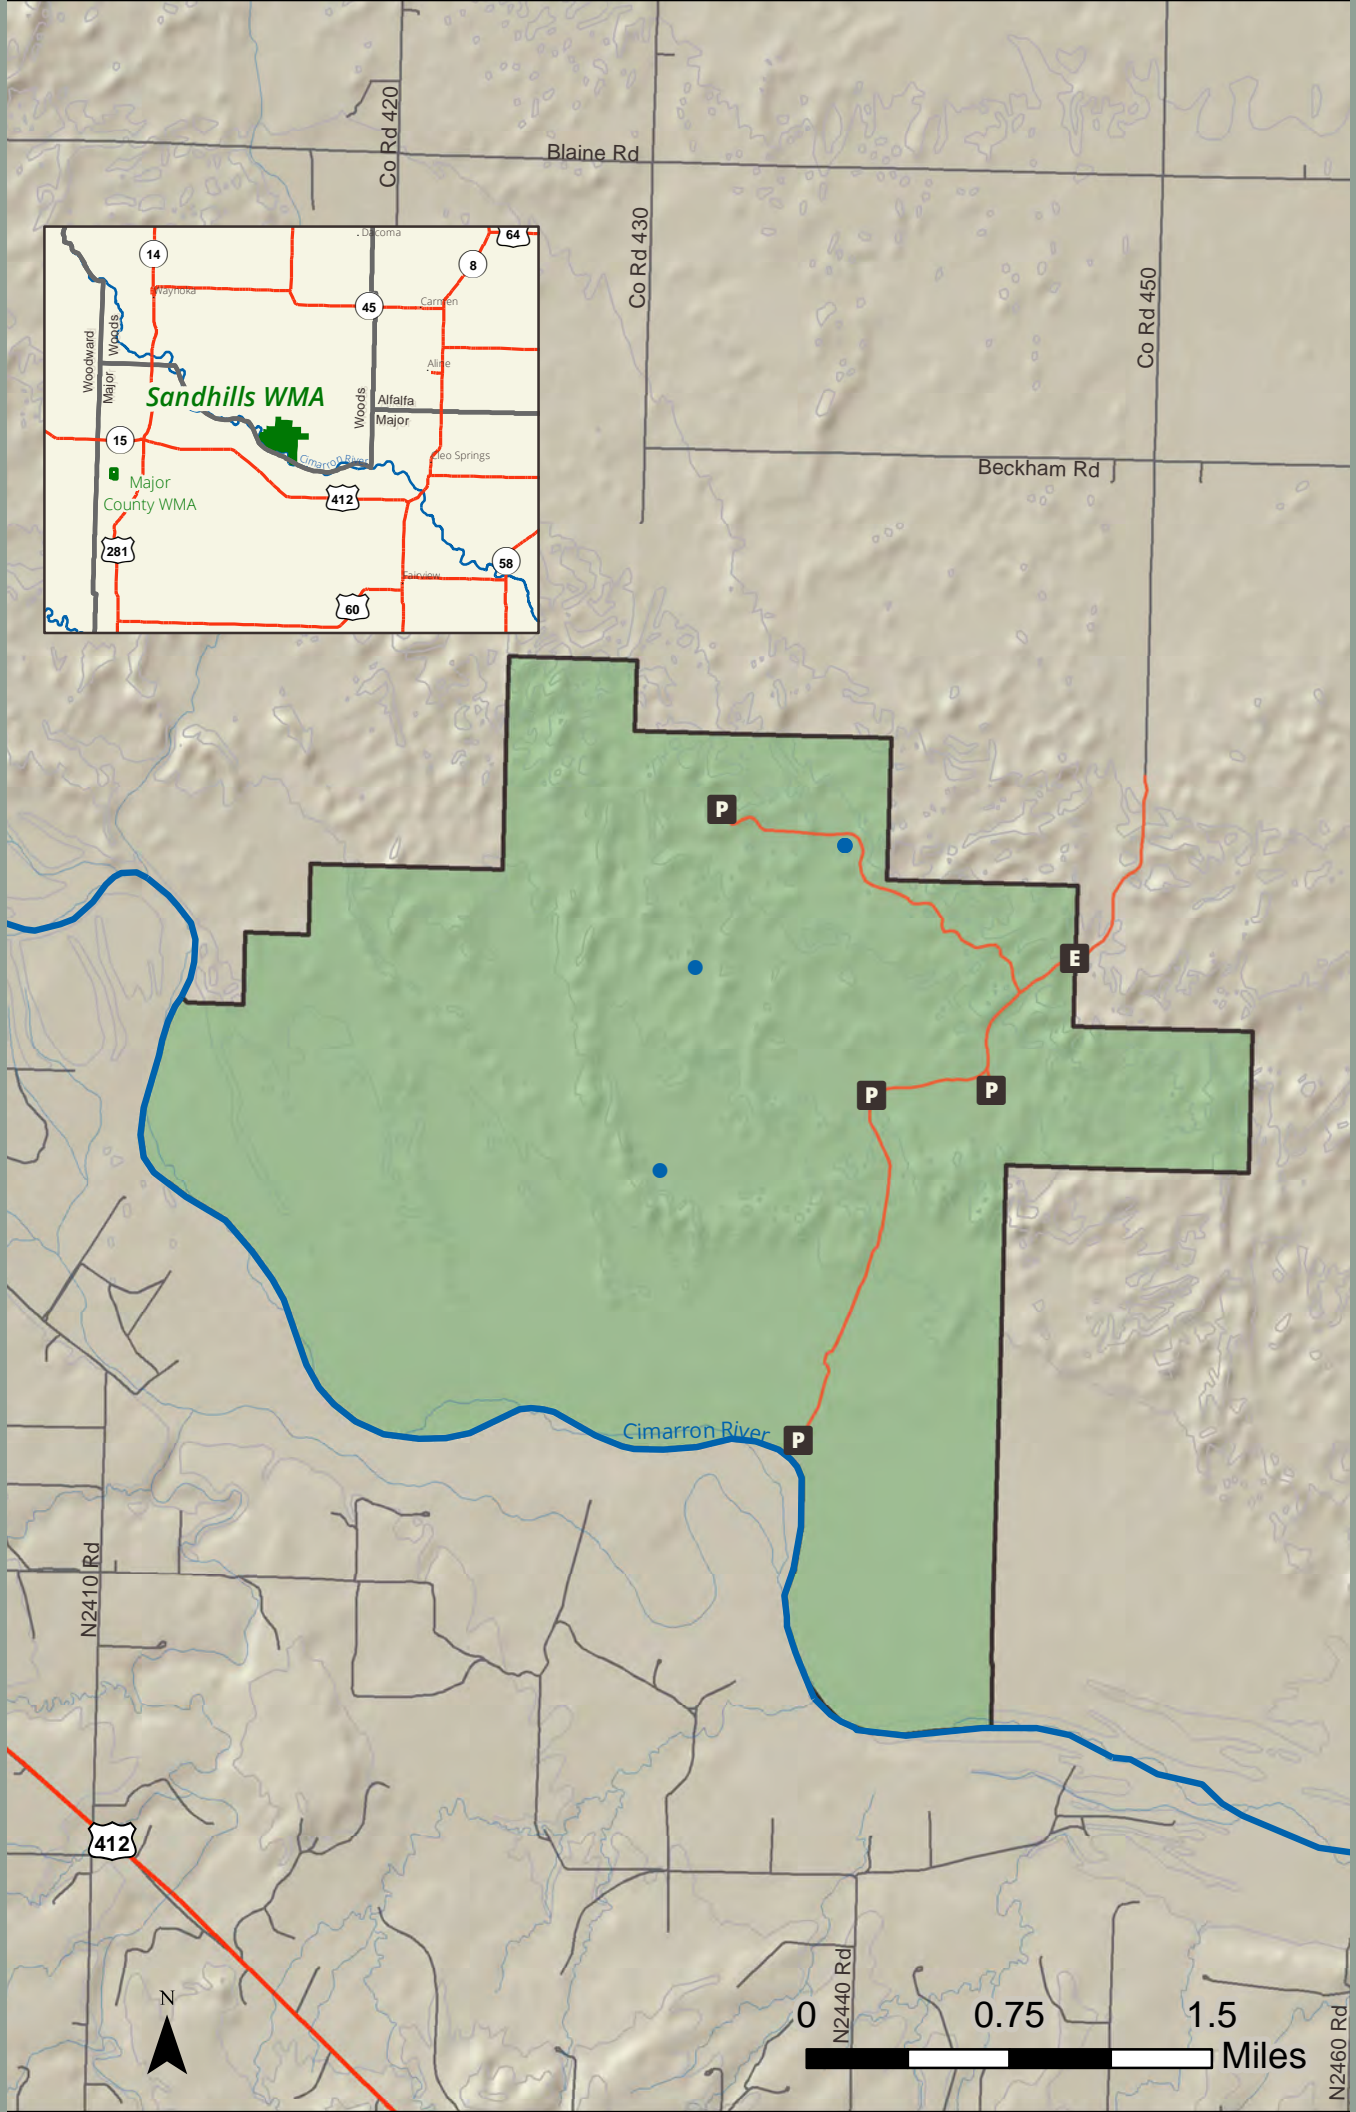

Sandhills Wildlife Management Area

Area: 5,212 acres
(580) 541-5319

N2460 Rd