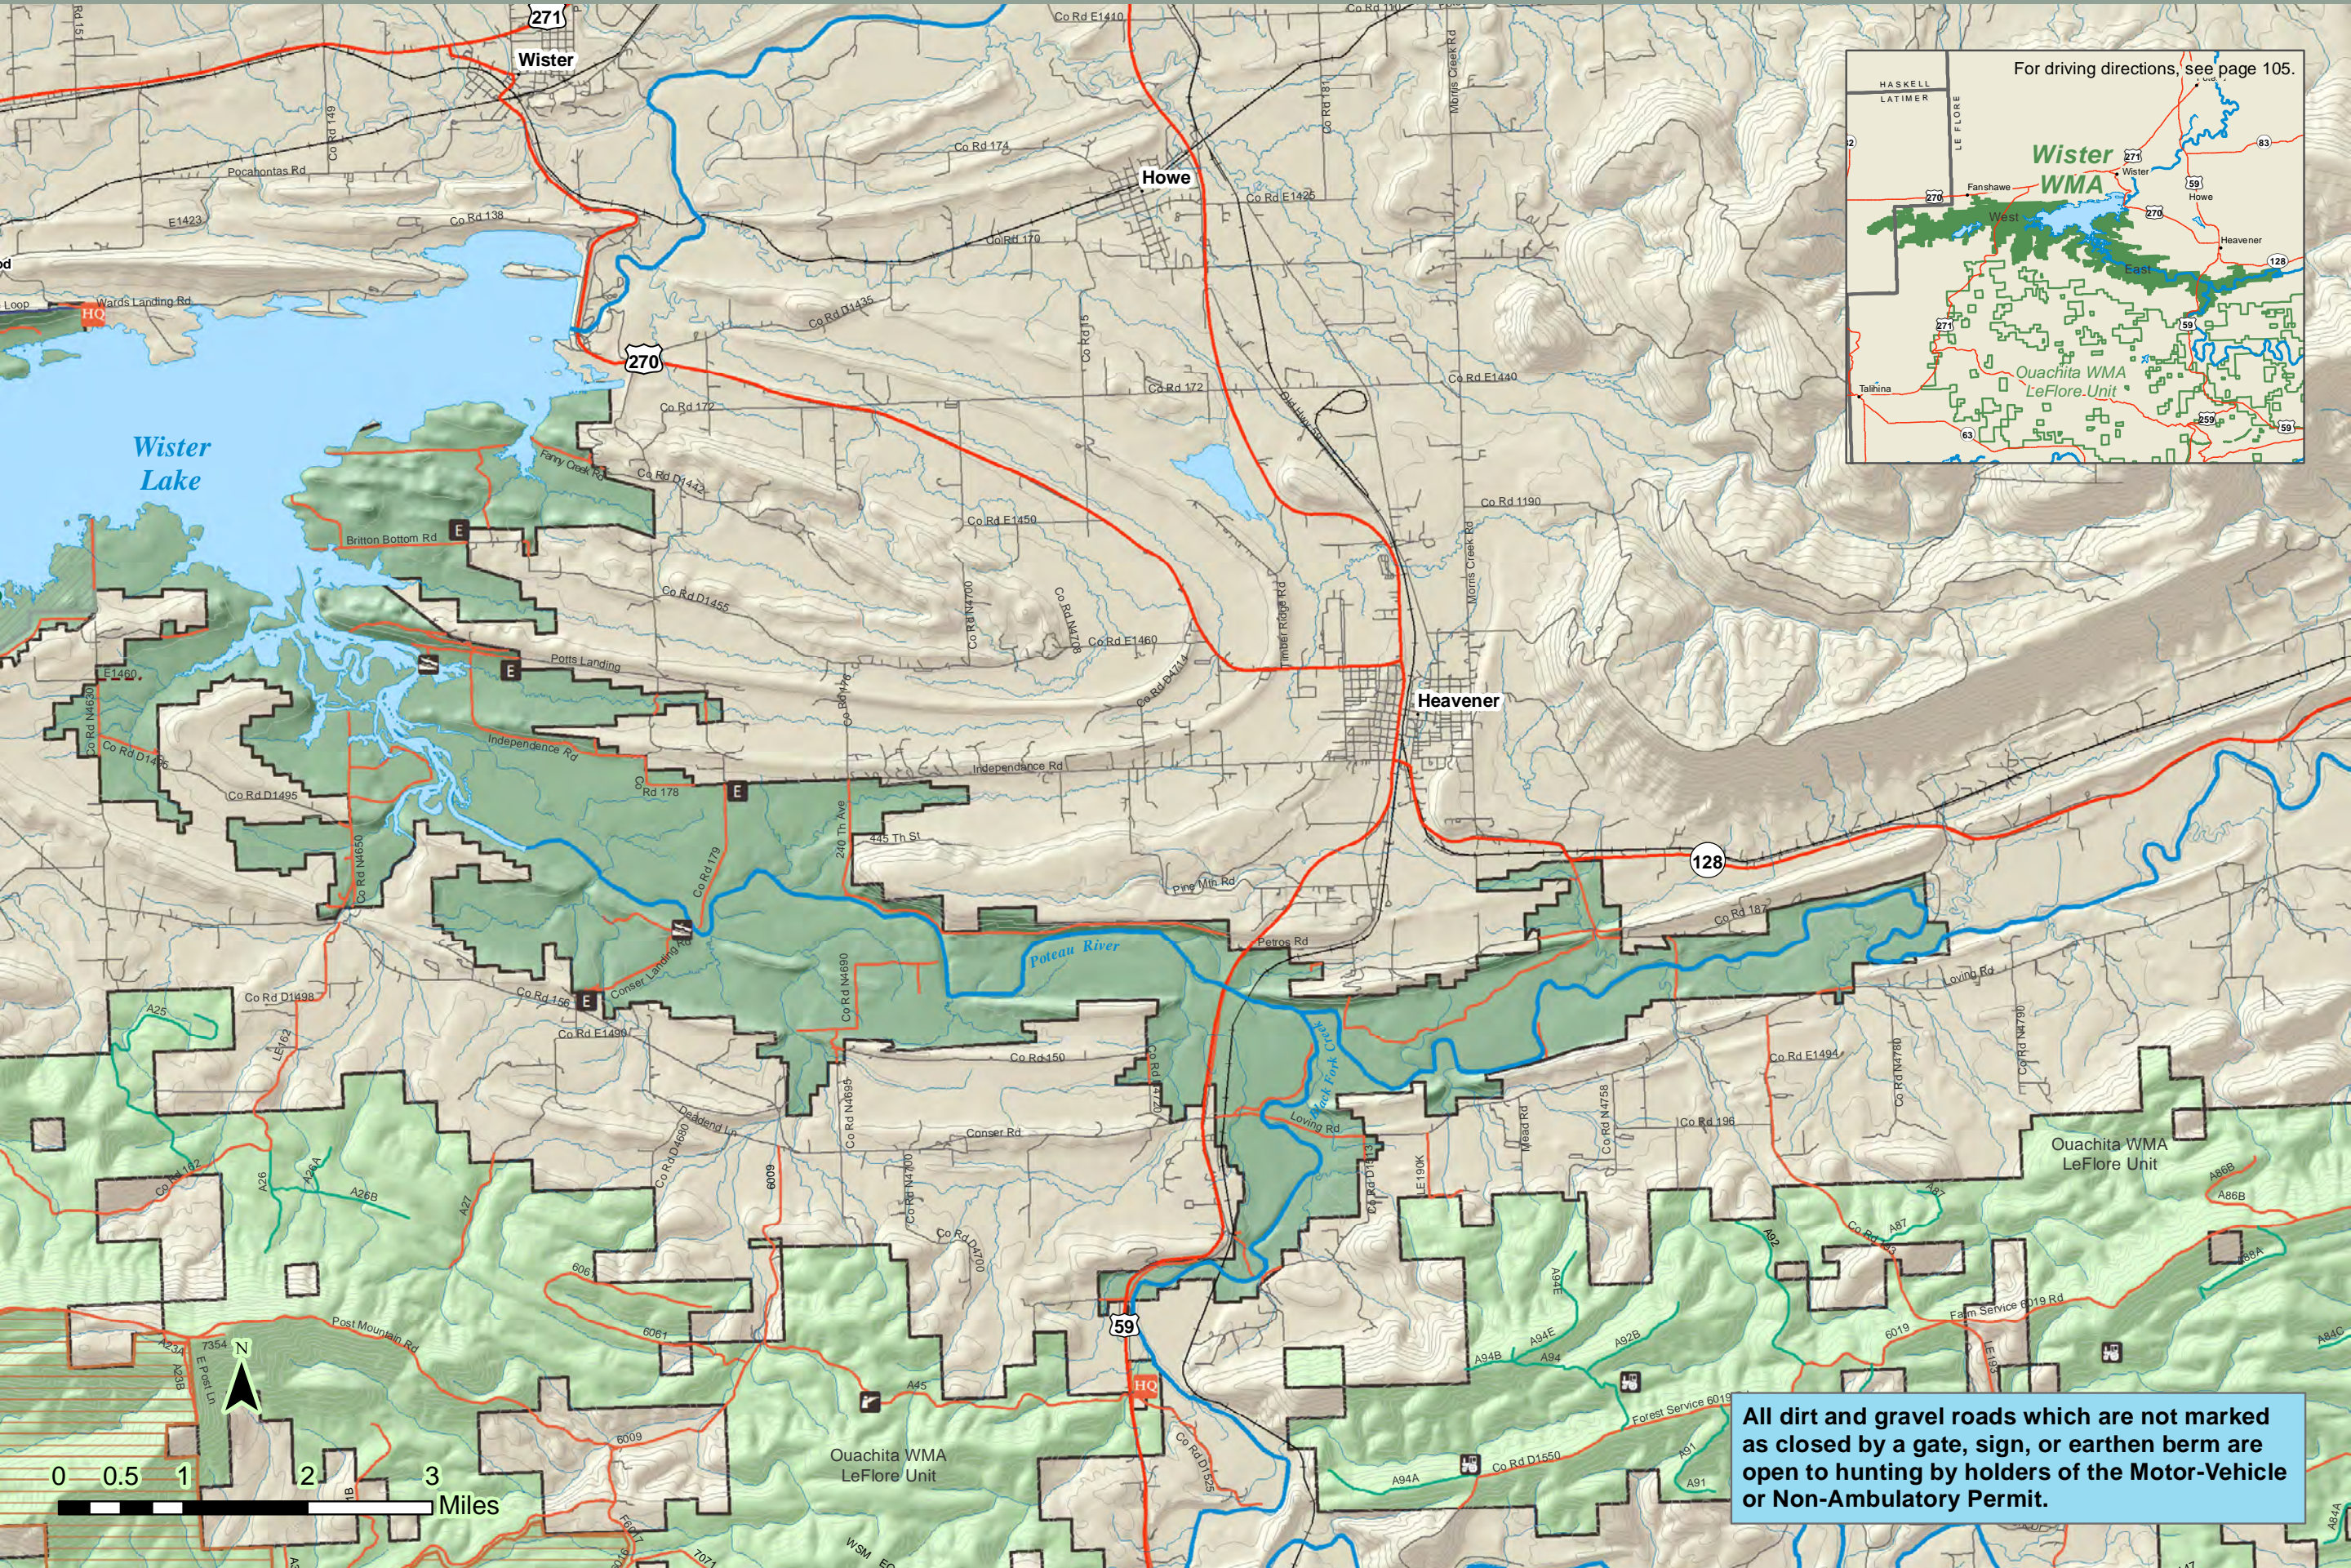

# Wister Wildlife Management Area & Waterfowl Refuge Portion (East)

All dirt and gravel roads which are not marked as closed by a gate, sign, or earthen berm are open to hunting by holders of the Motor-Vehicle or Non-Ambulatory Permit.