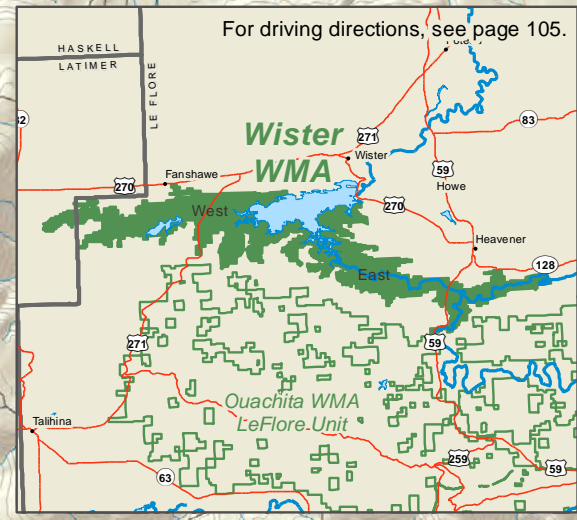

# Wister Wildlife Management Area & Waterfowl Refuge Portion (East)

All dirt and gravel roads which are not marked as closed by a gate, sign, or earthen berm are open to hunting by holders of the Motor-Vehicle or Non-Ambulatory Permit.