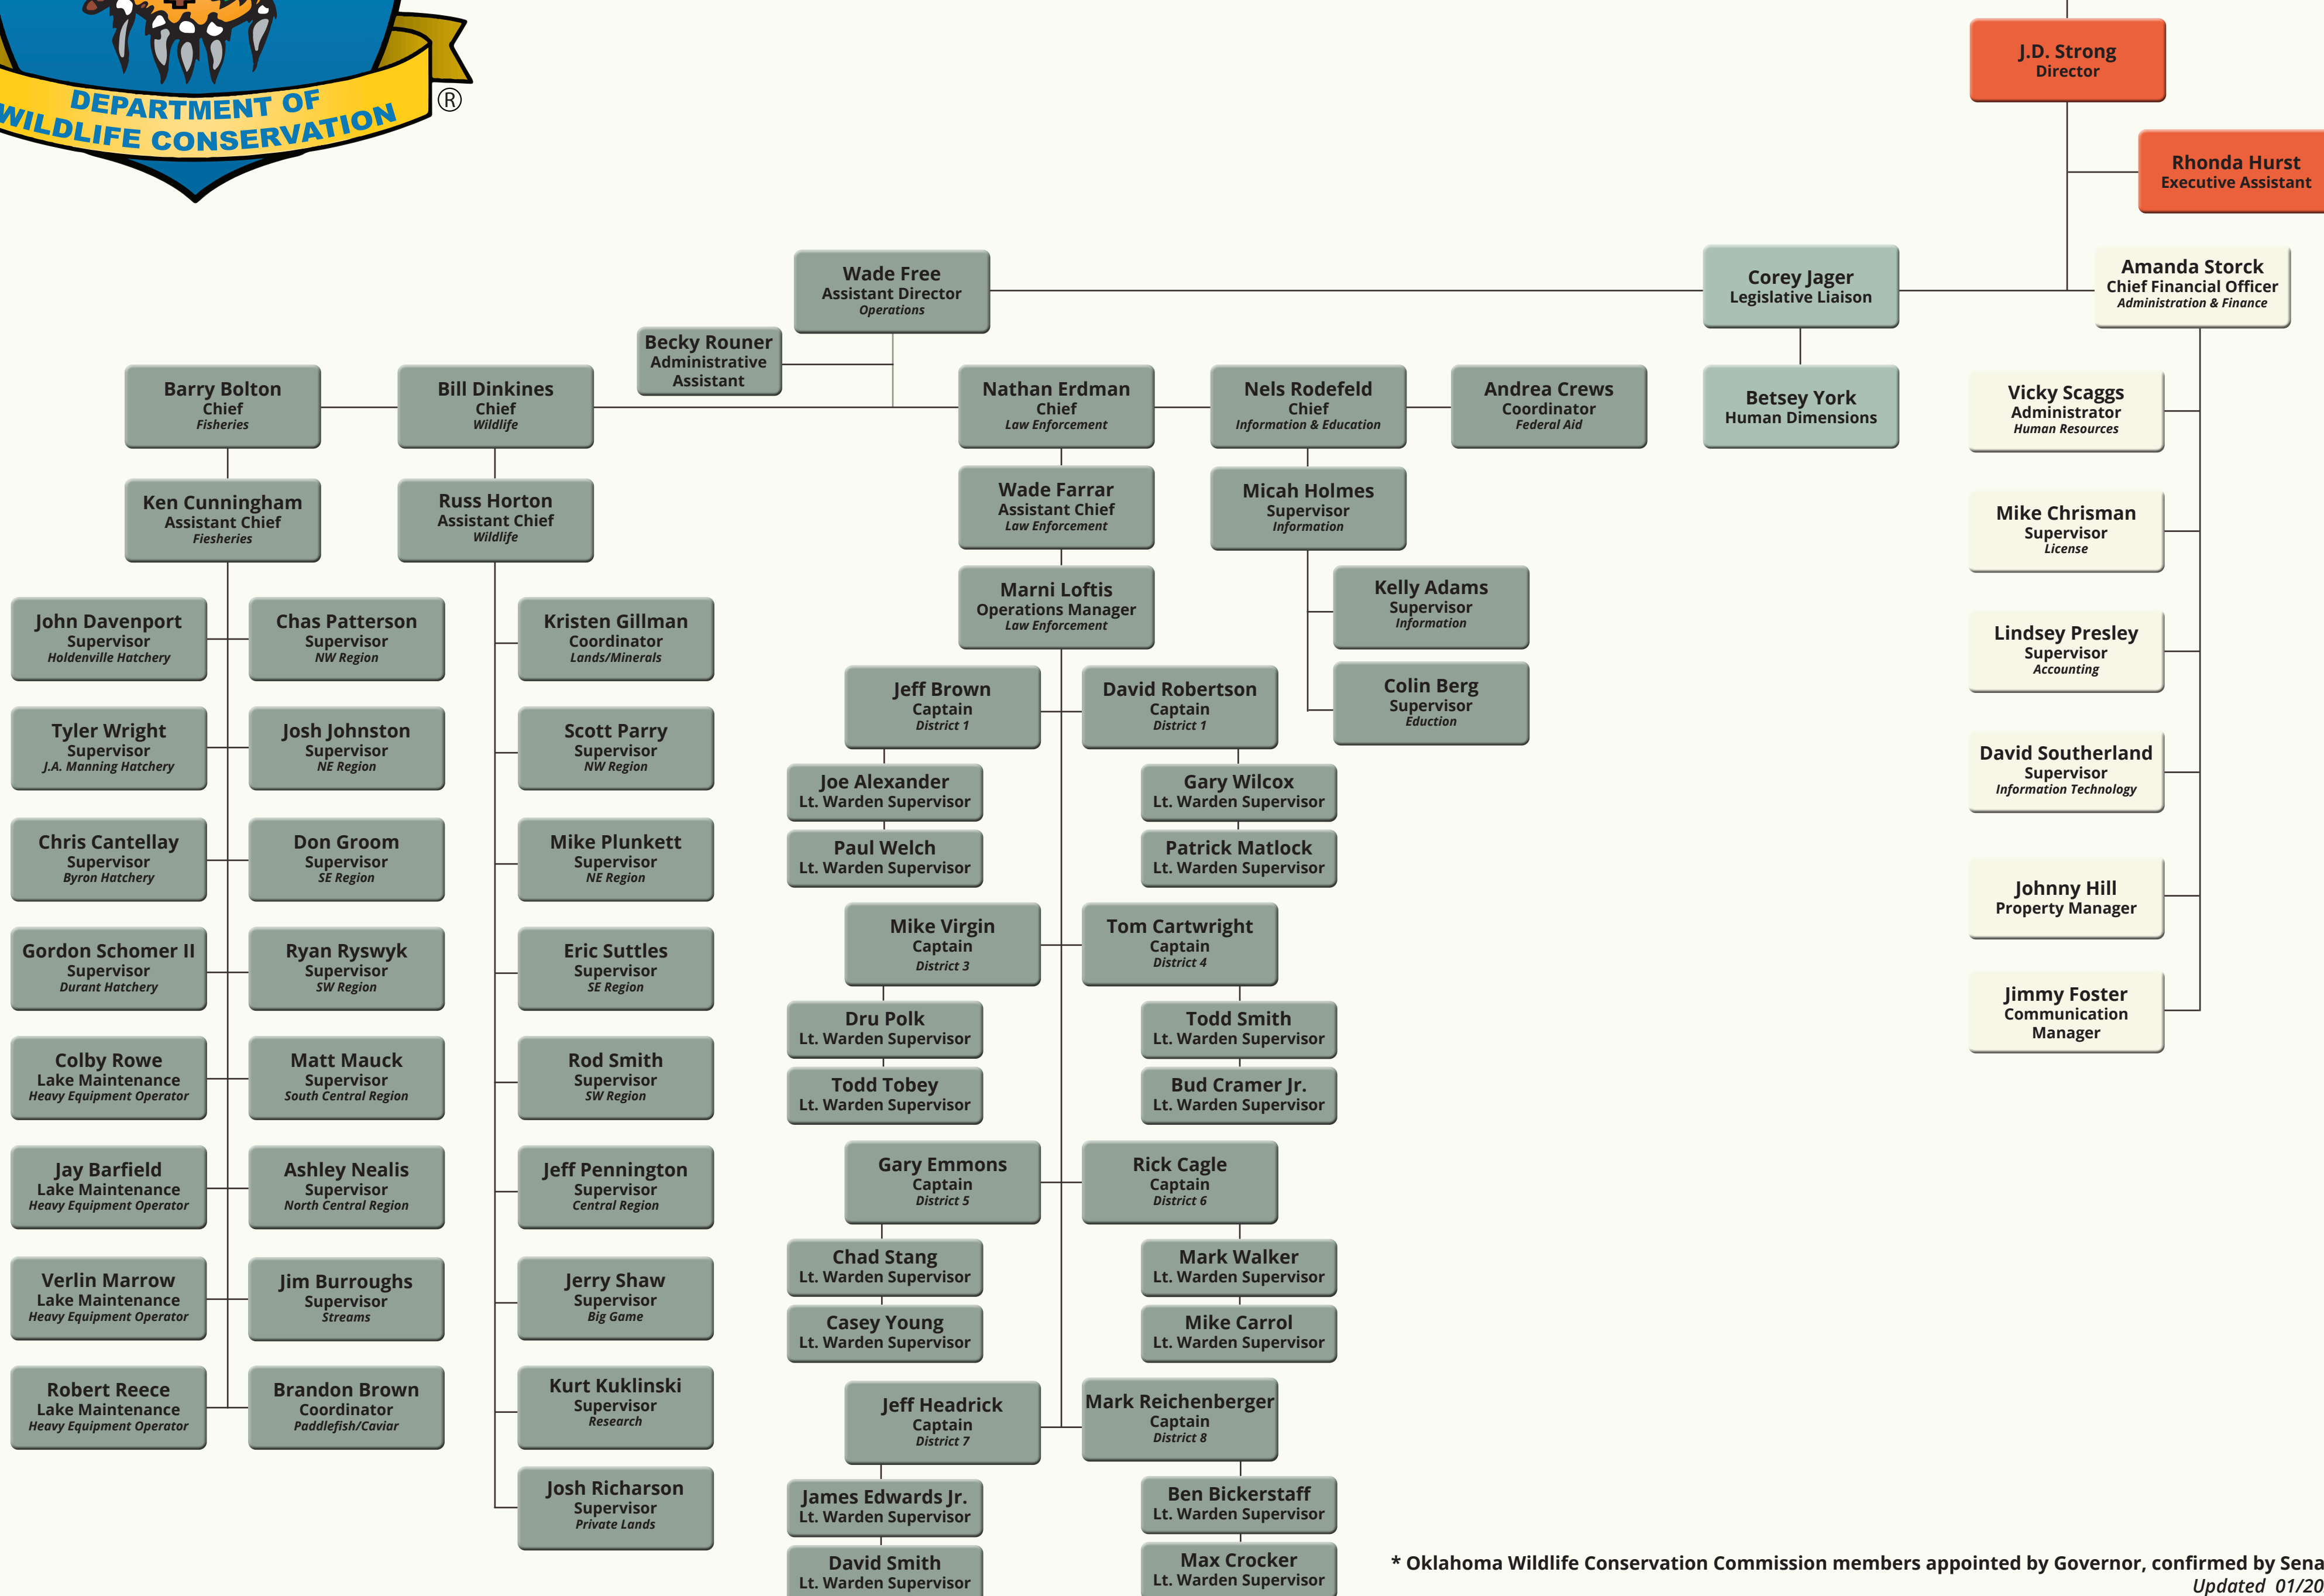

# Oklahoma Department of Wildlife Conservation

## Organizational Chart

- Wildlife Conservation Commission**  
8-Member\*
- District 1 - Robert S. Hughes II
  - District 2 - Bruce R. Mabrey
  - District 3 - Bill Brewster
  - District 4 - Leigh Gaddis
  - District 5 - James V. Barwick
  - District 6 - John P. Zelbst
  - District 7 - Rick Holder
  - District 8 - D. Chad Dillingham