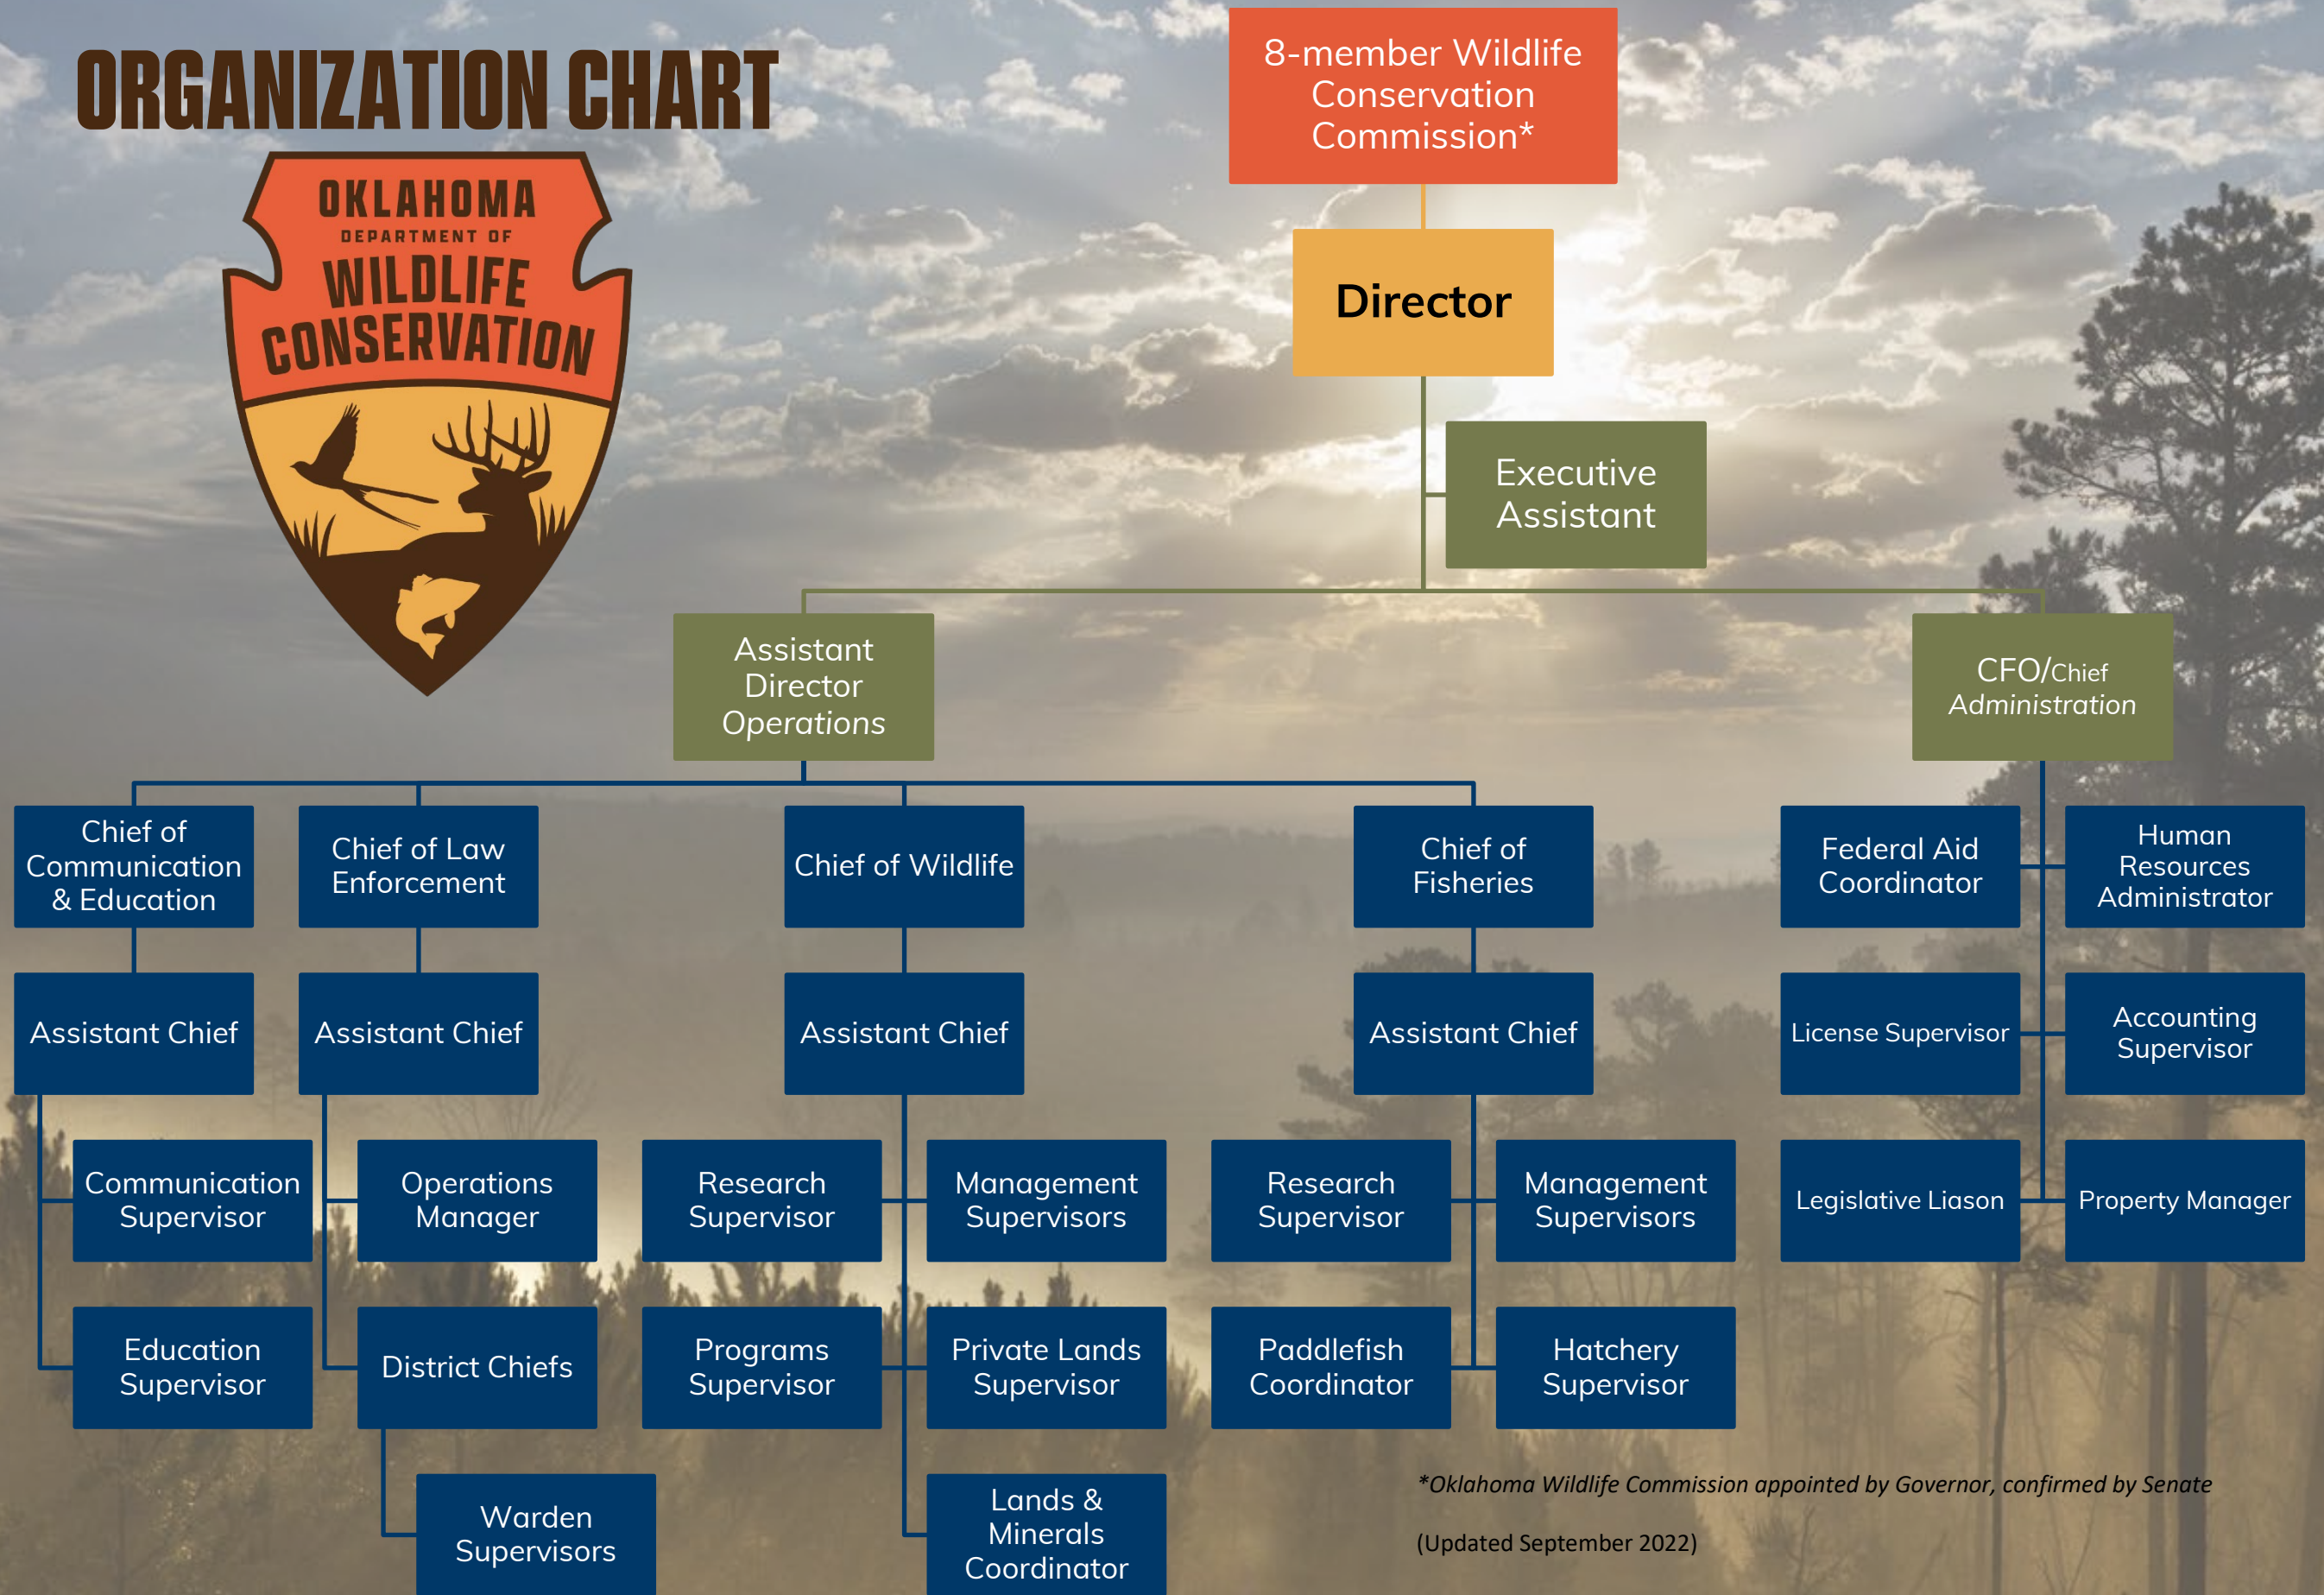

ORGANIZATION CHART

**Oklahoma Wildlife Commission appointed by Governor, confirmed by Senate*

(Updated September 2022)