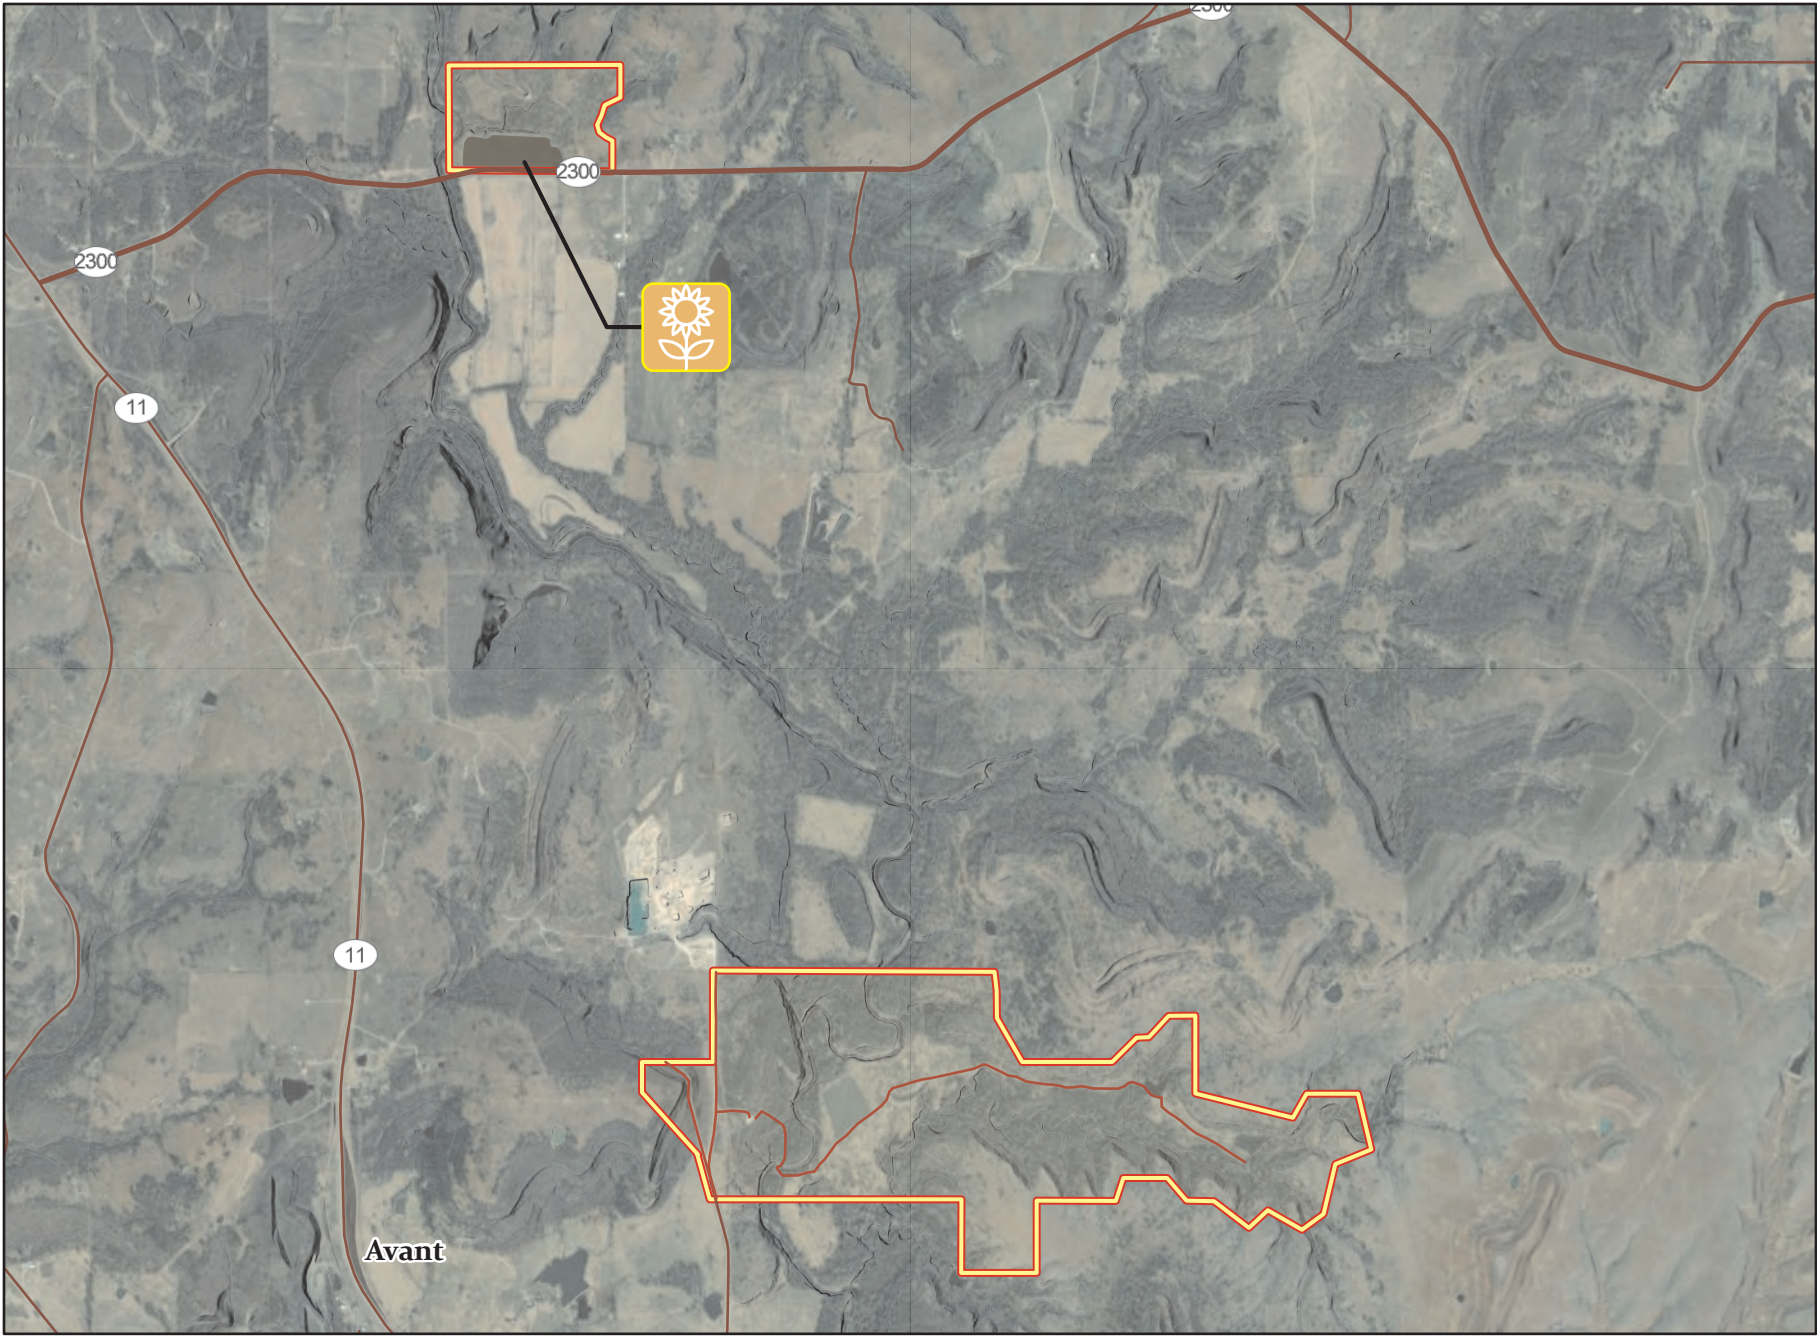

# 2023 ODWC Dove Hunting Areas

Managed fields can receive heavy hunting pressure on opening day. Please consider wearing shooting glasses and refrain from shooting at low flying birds on fields where other hunters are nearby. Although these fields were managed for dove, ODWC cannot guarantee dove will be present. Uncontrollable environmental factors and migration patterns will always play a role in dove field success. We encourage hunters to scout areas in advance of their planned hunt.

## Areas Managed for Dove

 Food Plots x1

## Candy Creek WMA