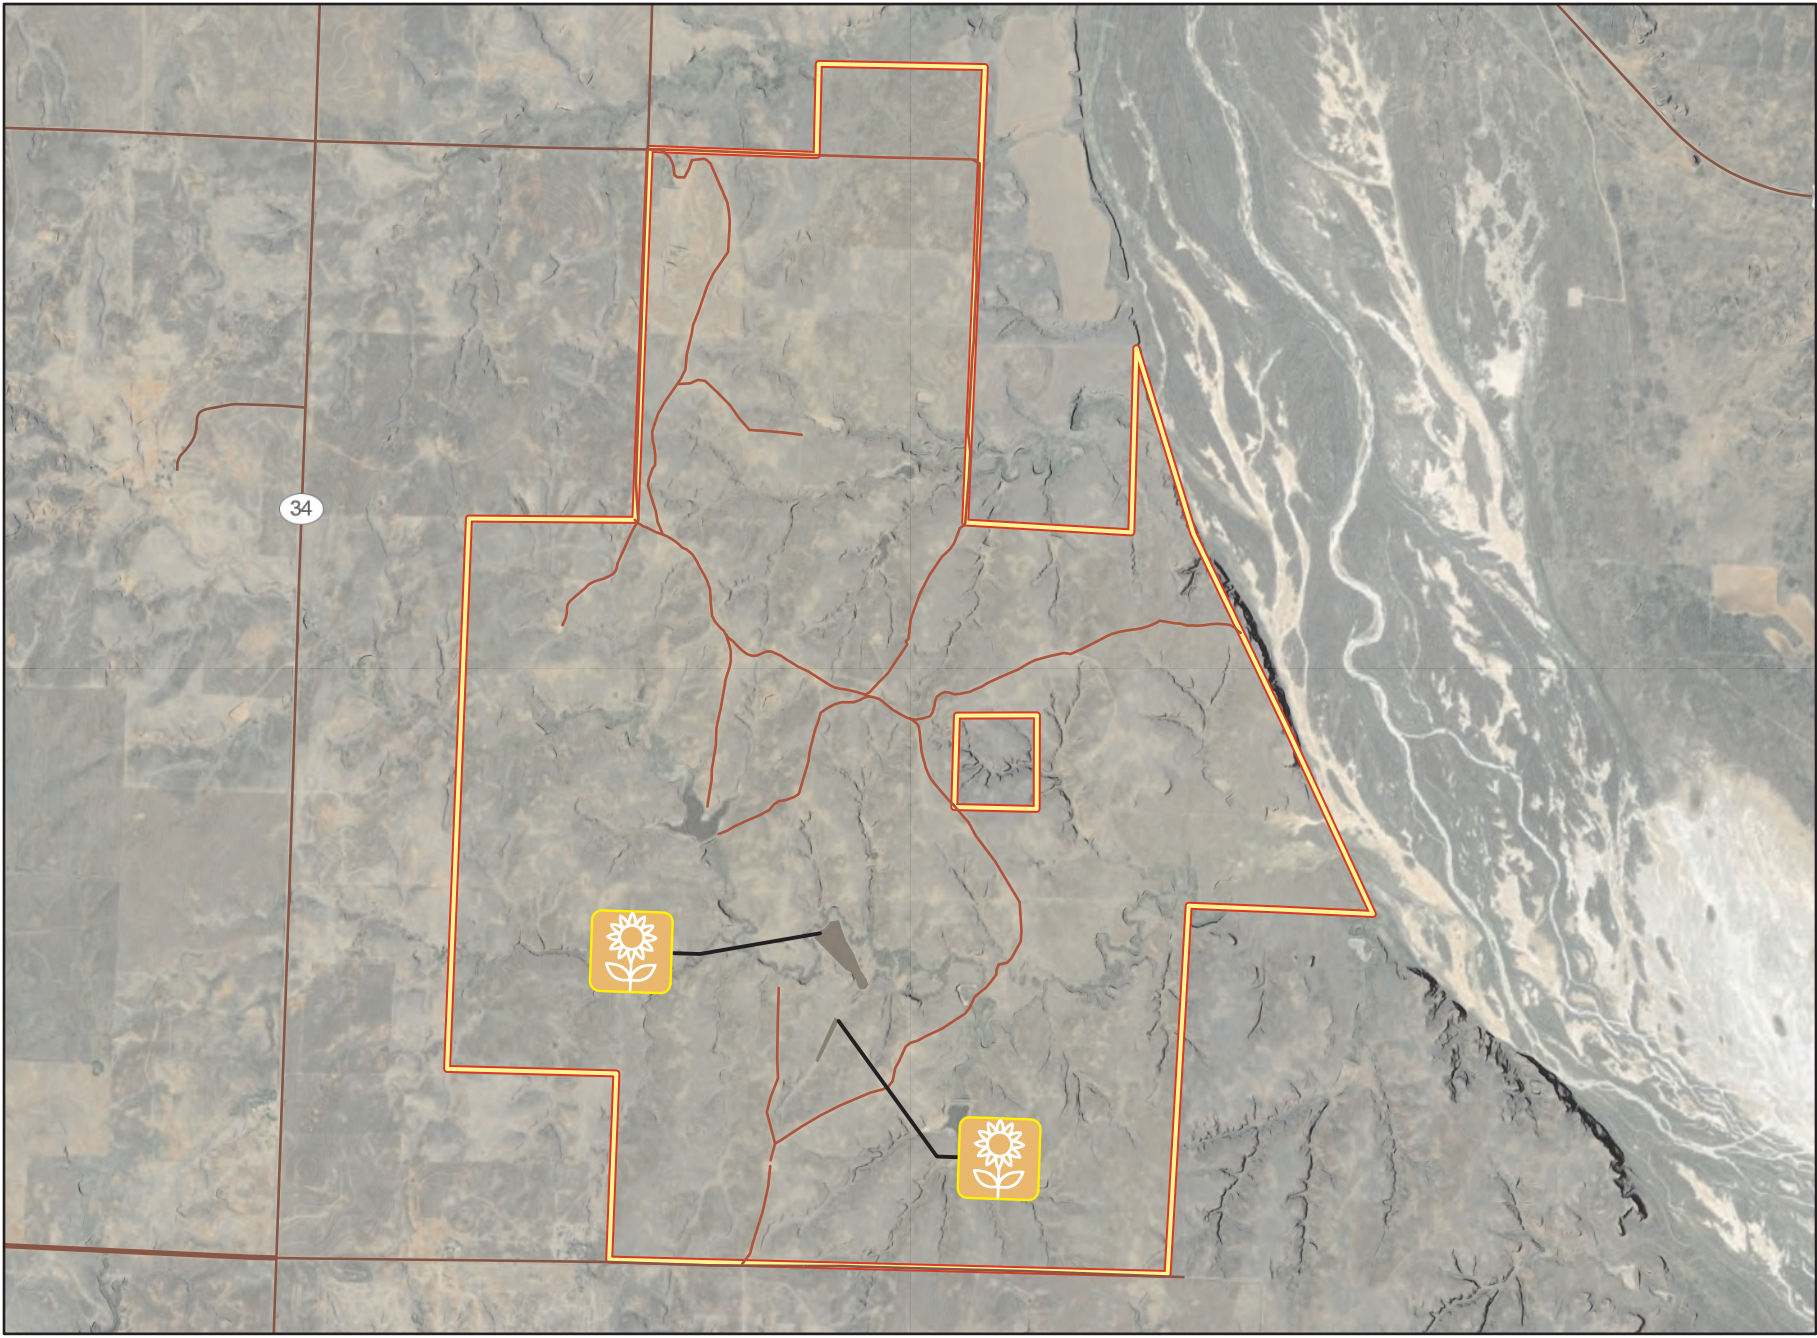

2023 ODWC Dove Hunting Areas

Managed fields can receive heavy hunting pressure on opening day. Please consider wearing shooting glasses and refrain from shooting at low flying birds on fields where other hunters are nearby. Although these fields were managed for dove, ODWC cannot guarantee dove will be present. Uncontrollable environmental factors and migration patterns will always play a role in dove field success. We encourage hunters to scout areas in advance of their planned hunt.

Areas Managed for Dove

 Food Plots x2

Cimarron Bluff WMA

1.5

 Miles