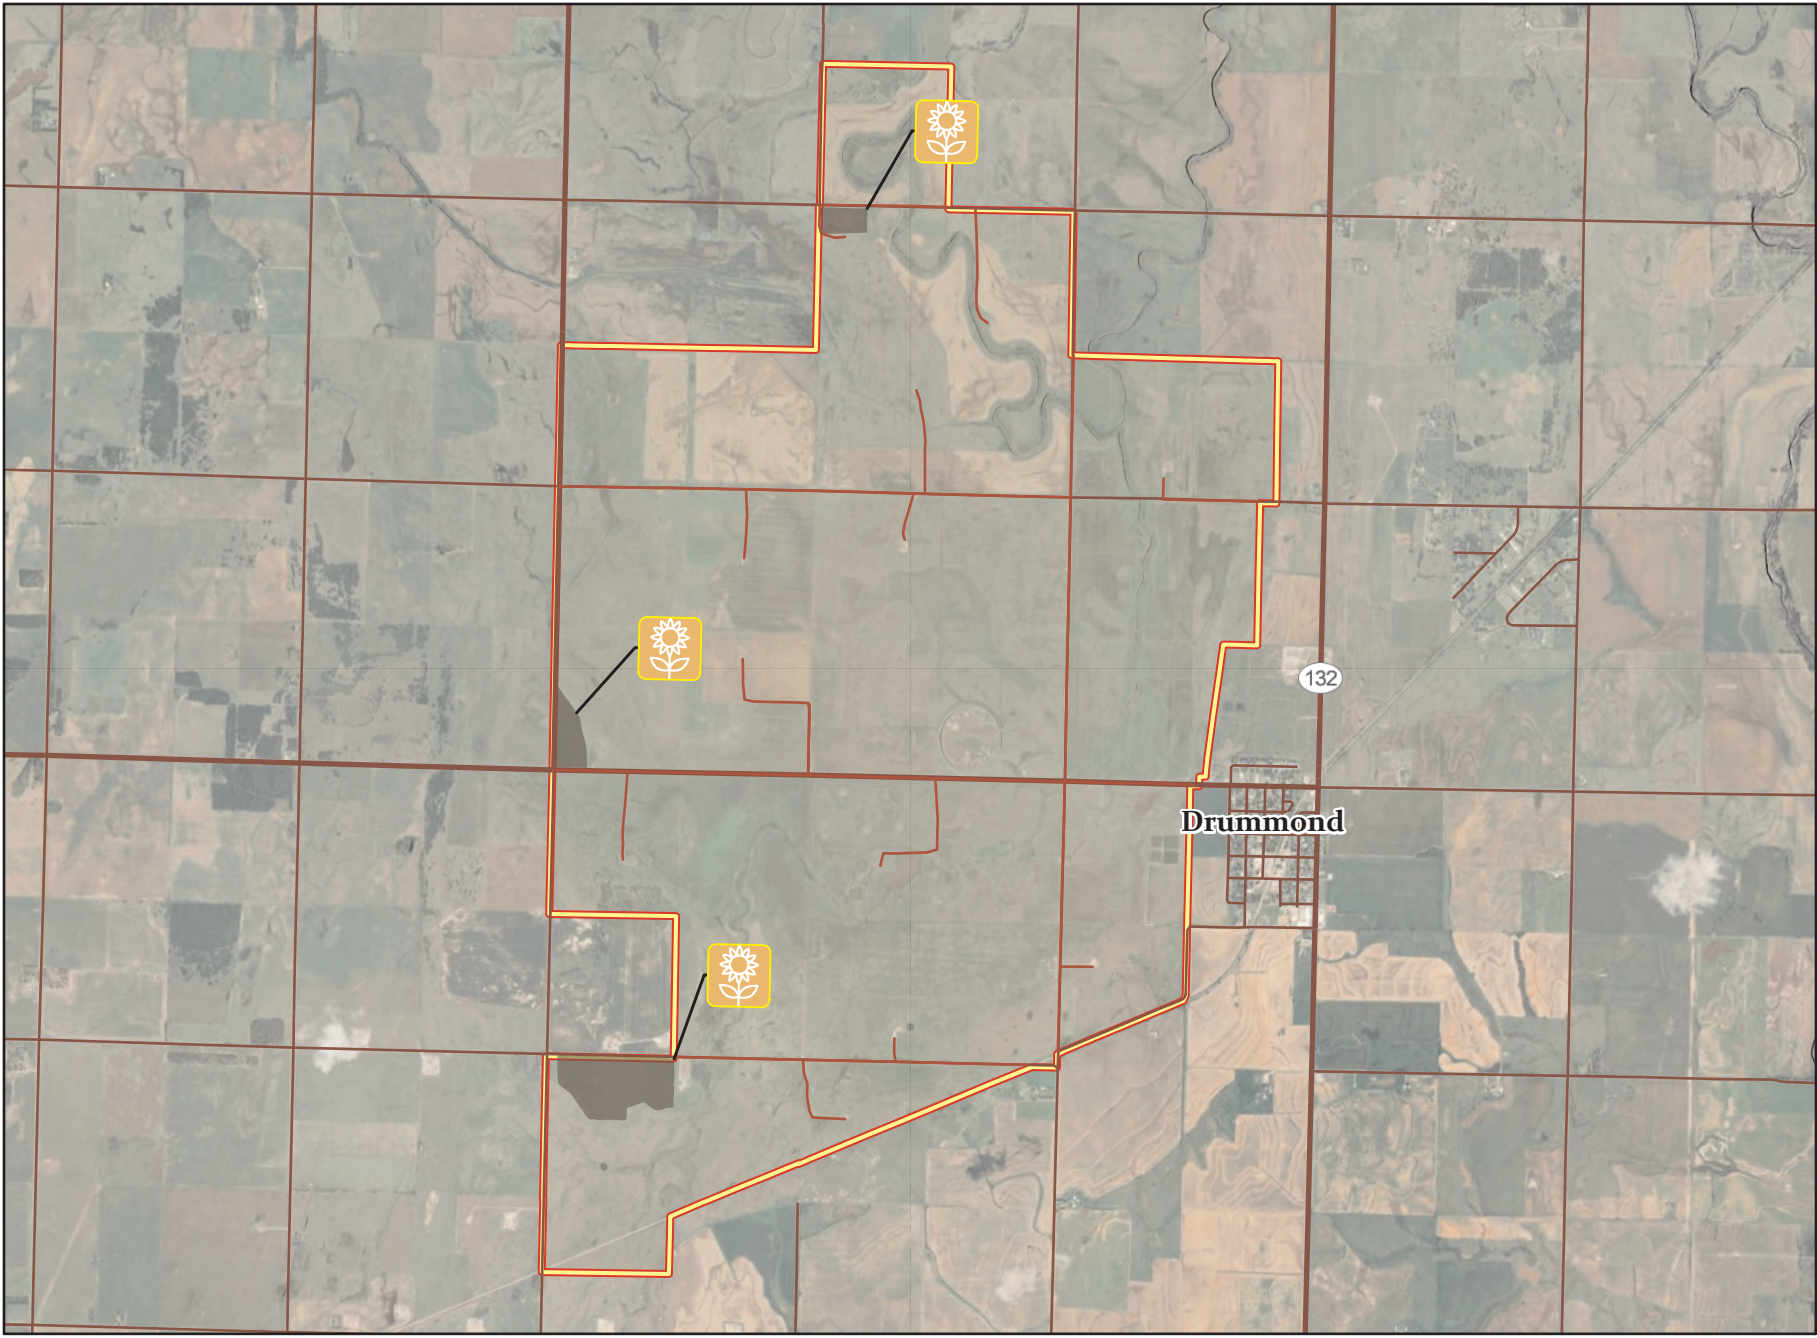

# 2023 ODWC Dove Hunting Areas

Managed fields can receive heavy hunting pressure on opening day. Please consider wearing shooting glasses and refrain from shooting at low flying birds on fields where other hunters are nearby. Although these fields were managed for dove, ODWC cannot guarantee dove will be present. Uncontrollable environmental factors and migration patterns will always play a role in dove field success. We encourage hunters to scout areas in advance of their planned hunt.

## Areas Managed for Dove

 Food Plots x3

## Drummond Flats WMA