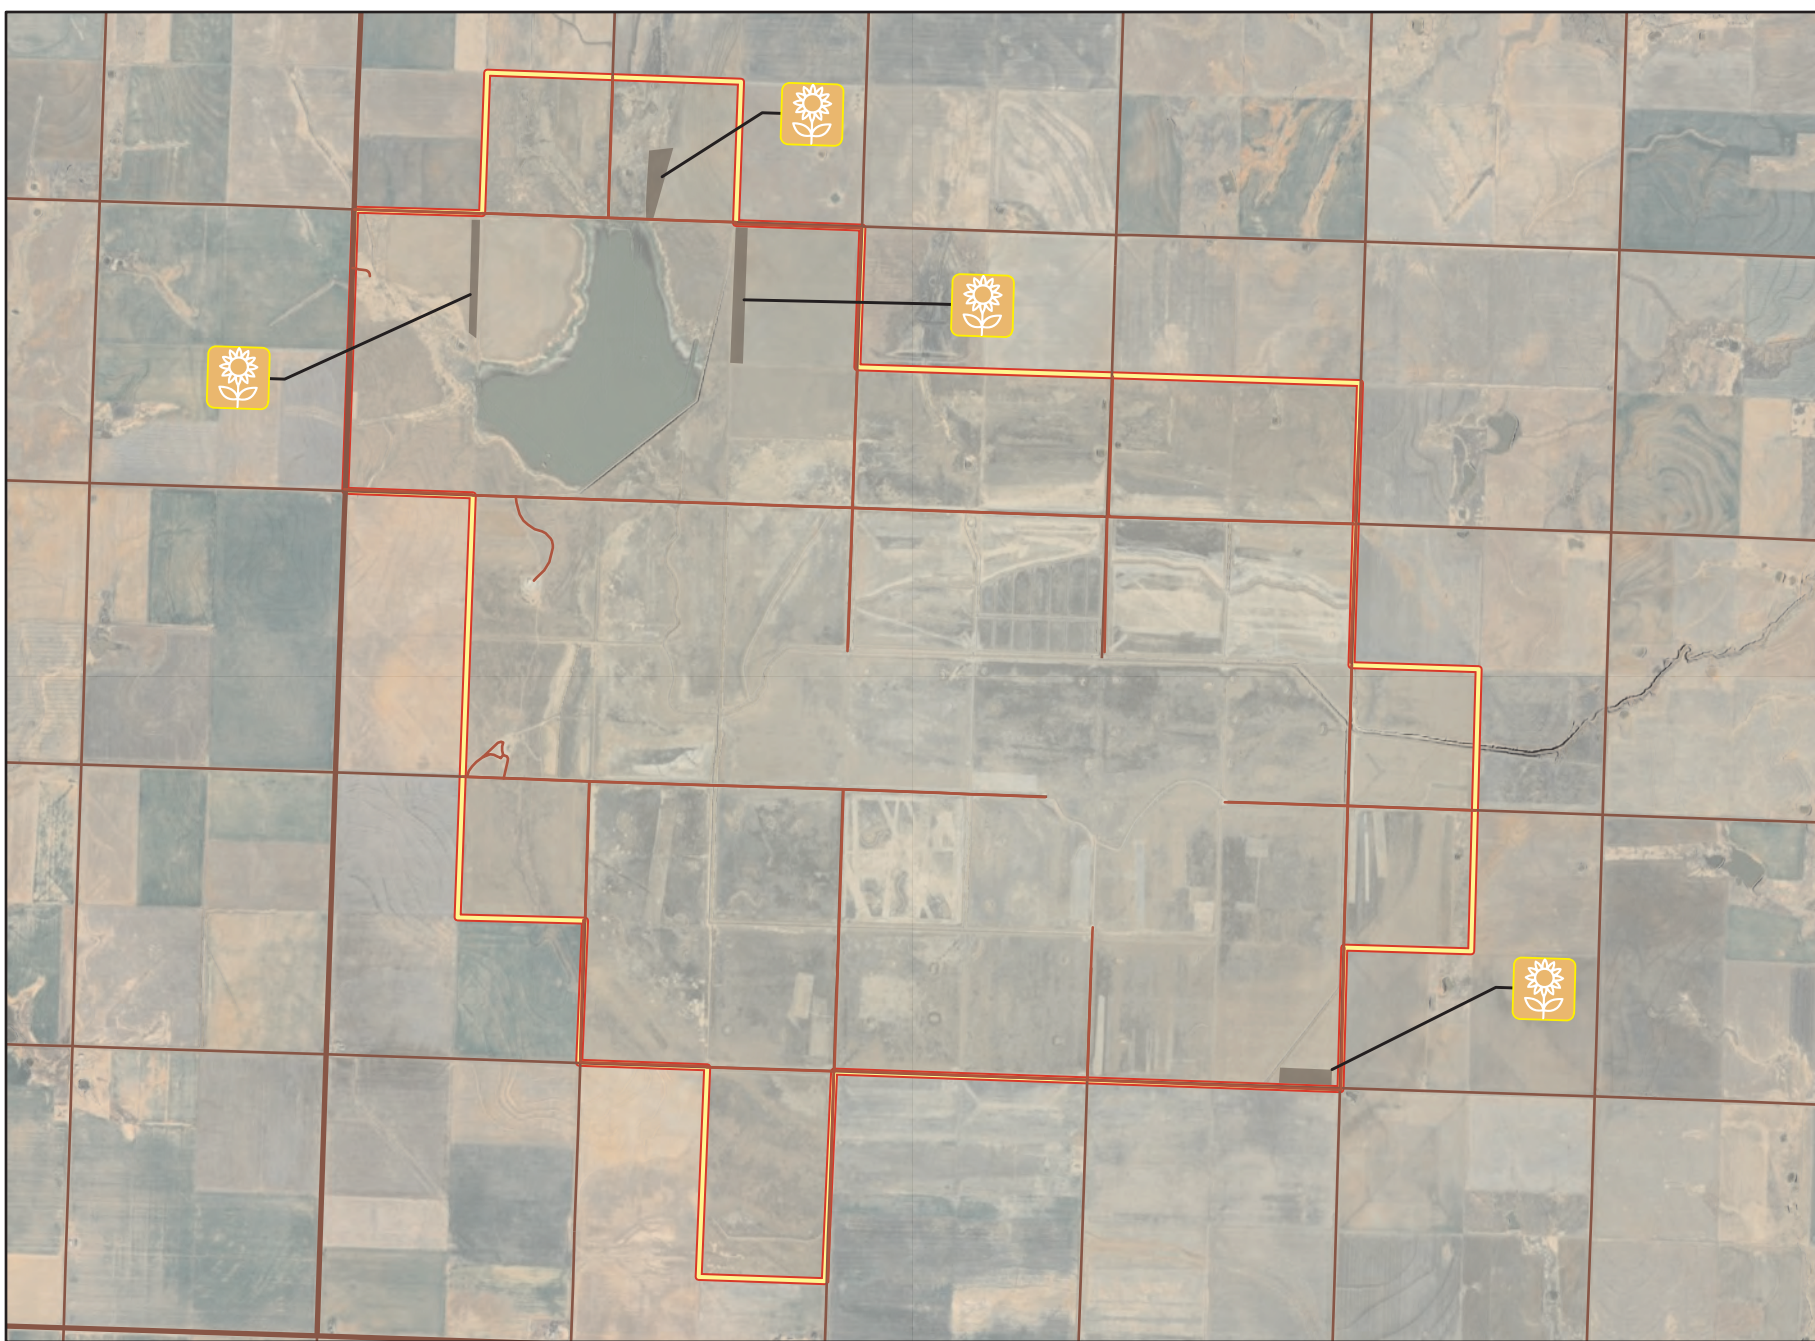

2023 ODWC Dove Hunting Areas

Managed fields can receive heavy hunting pressure on opening day. Please consider wearing shooting glasses and refrain from shooting at low flying birds on fields where other hunters are nearby. Although these fields were managed for dove, ODWC cannot guarantee dove will be present. Uncontrollable environmental factors and migration patterns will always play a role in dove field success. We encourage hunters to scout areas in advance of their planned hunt.

Areas Managed for Dove

 Food Plots x4

Hackberry Flat WMA

2

 Miles