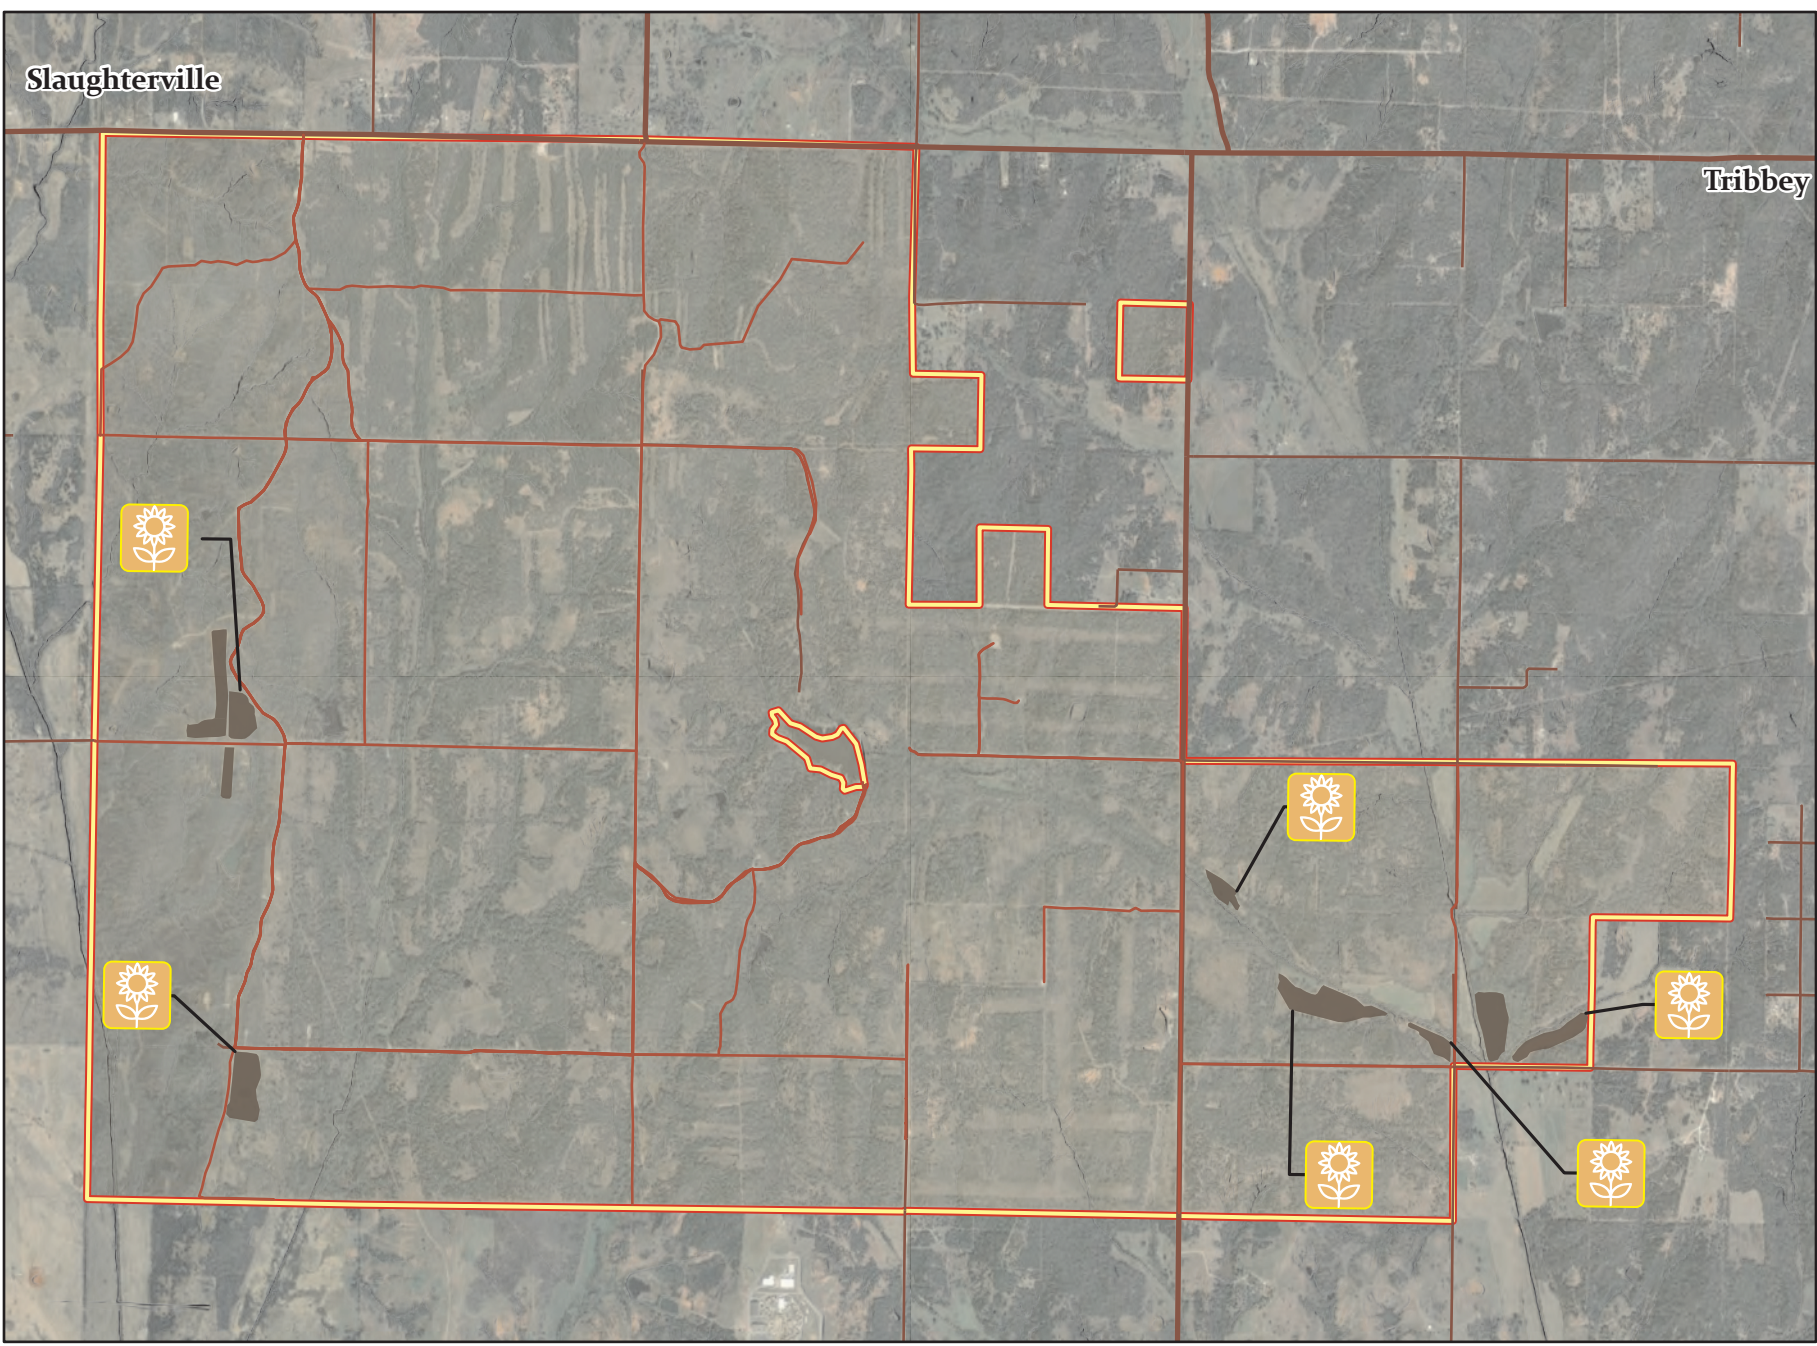

2023 ODWC Dove Hunting Areas

Managed fields can receive heavy hunting pressure on opening day. Please consider wearing shooting glasses and refrain from shooting at low flying birds on fields where other hunters are nearby. Although these fields were managed for dove, ODWC cannot guarantee dove will be present. Uncontrollable environmental factors and migration patterns will always play a role in dove field success. We encourage hunters to scout areas in advance of their planned hunt.

Areas Managed for Dove

 Food Plots x20

Lexington WMA

2

 Miles