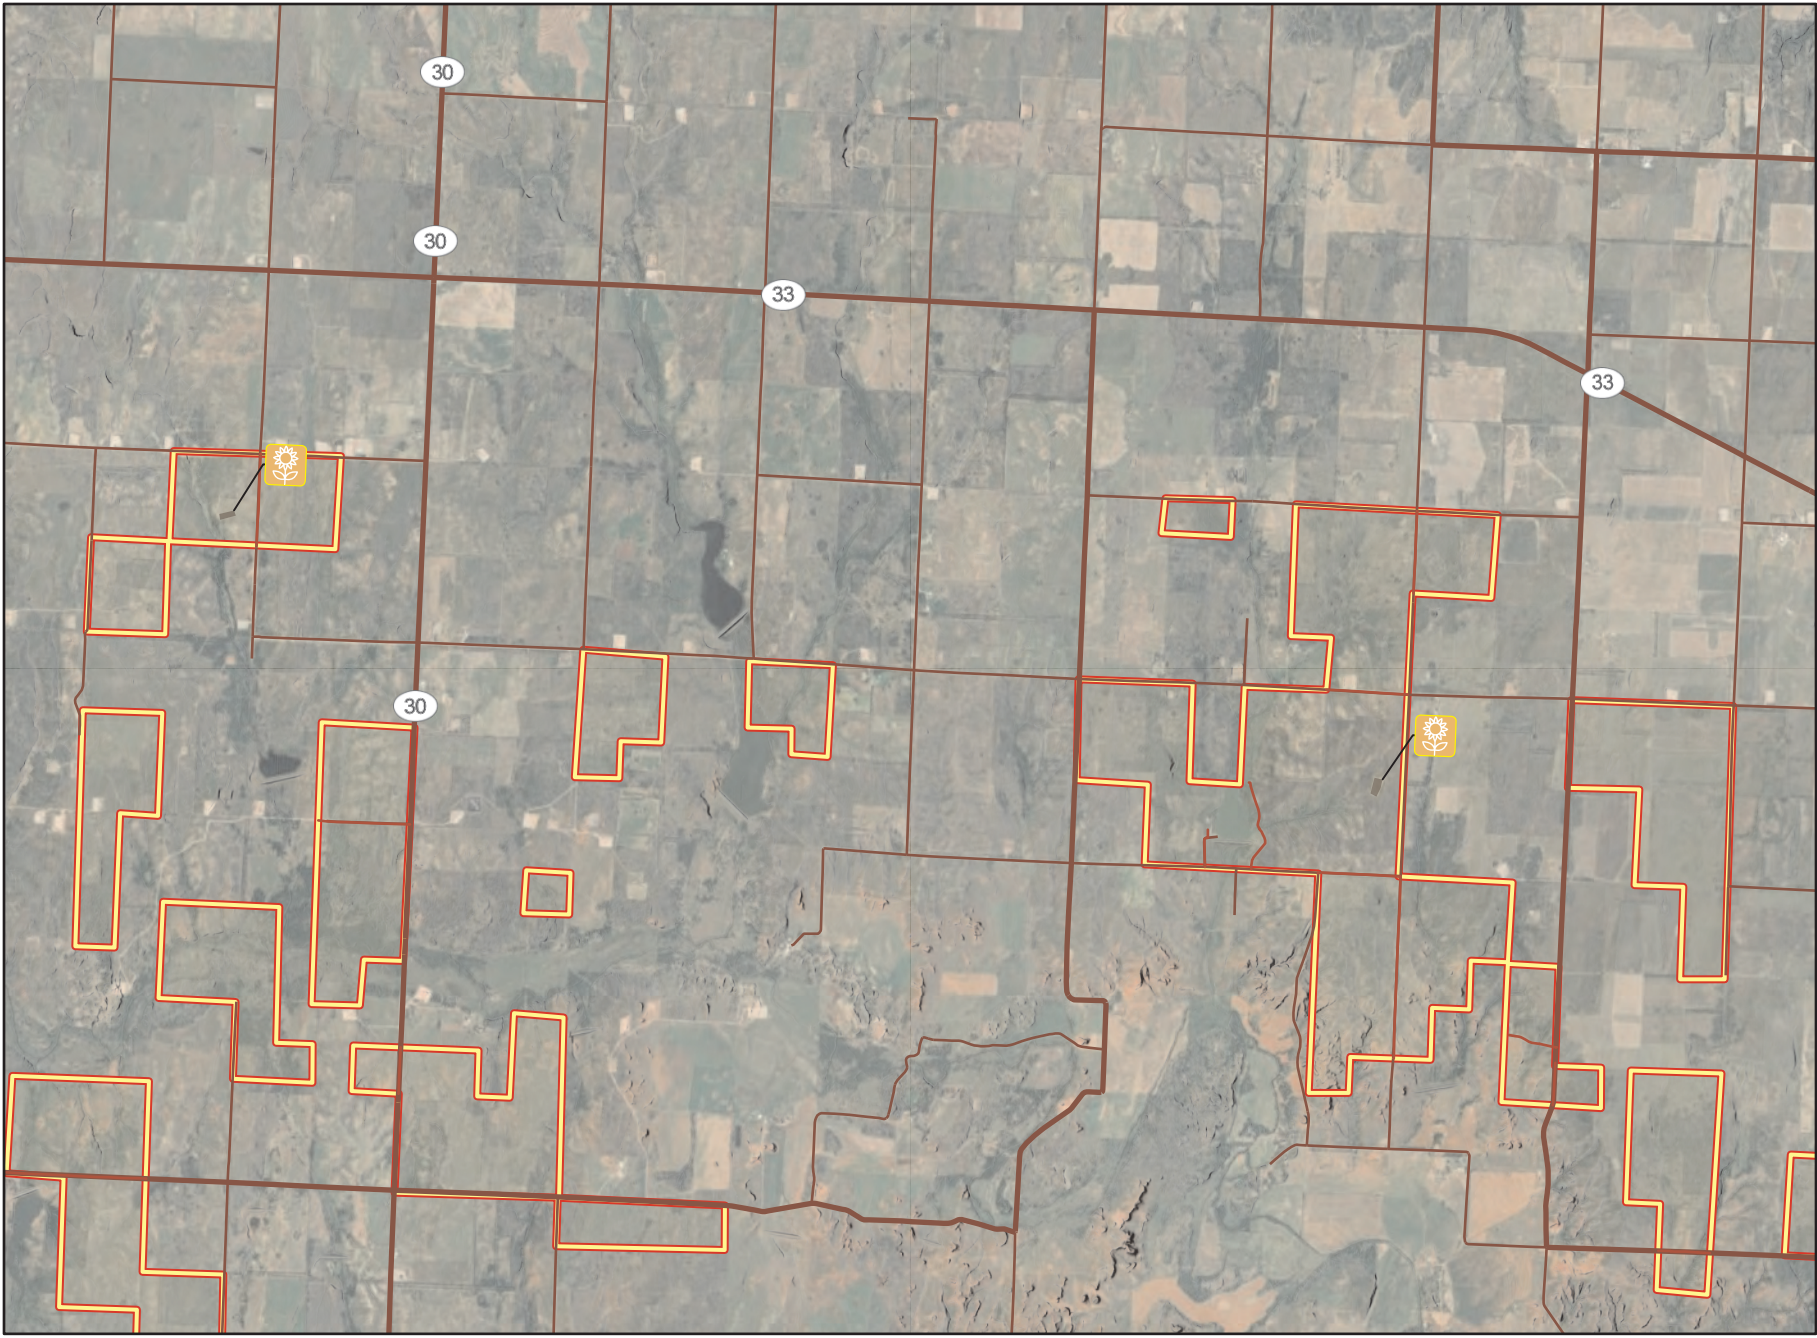

2023 ODWC Dove Hunting Areas

Managed fields can receive heavy hunting pressure on opening day. Please consider wearing shooting glasses and refrain from shooting at low flying birds on fields where other hunters are nearby. Although these fields were managed for dove, ODWC cannot guarantee dove will be present. Uncontrollable environmental factors and migration patterns will always play a role in dove field success. We encourage hunters to scout areas in advance of their planned hunt.

Areas Managed for Dove

 Food Plots x2

NW Black Kettle WMA

3.5

 Miles