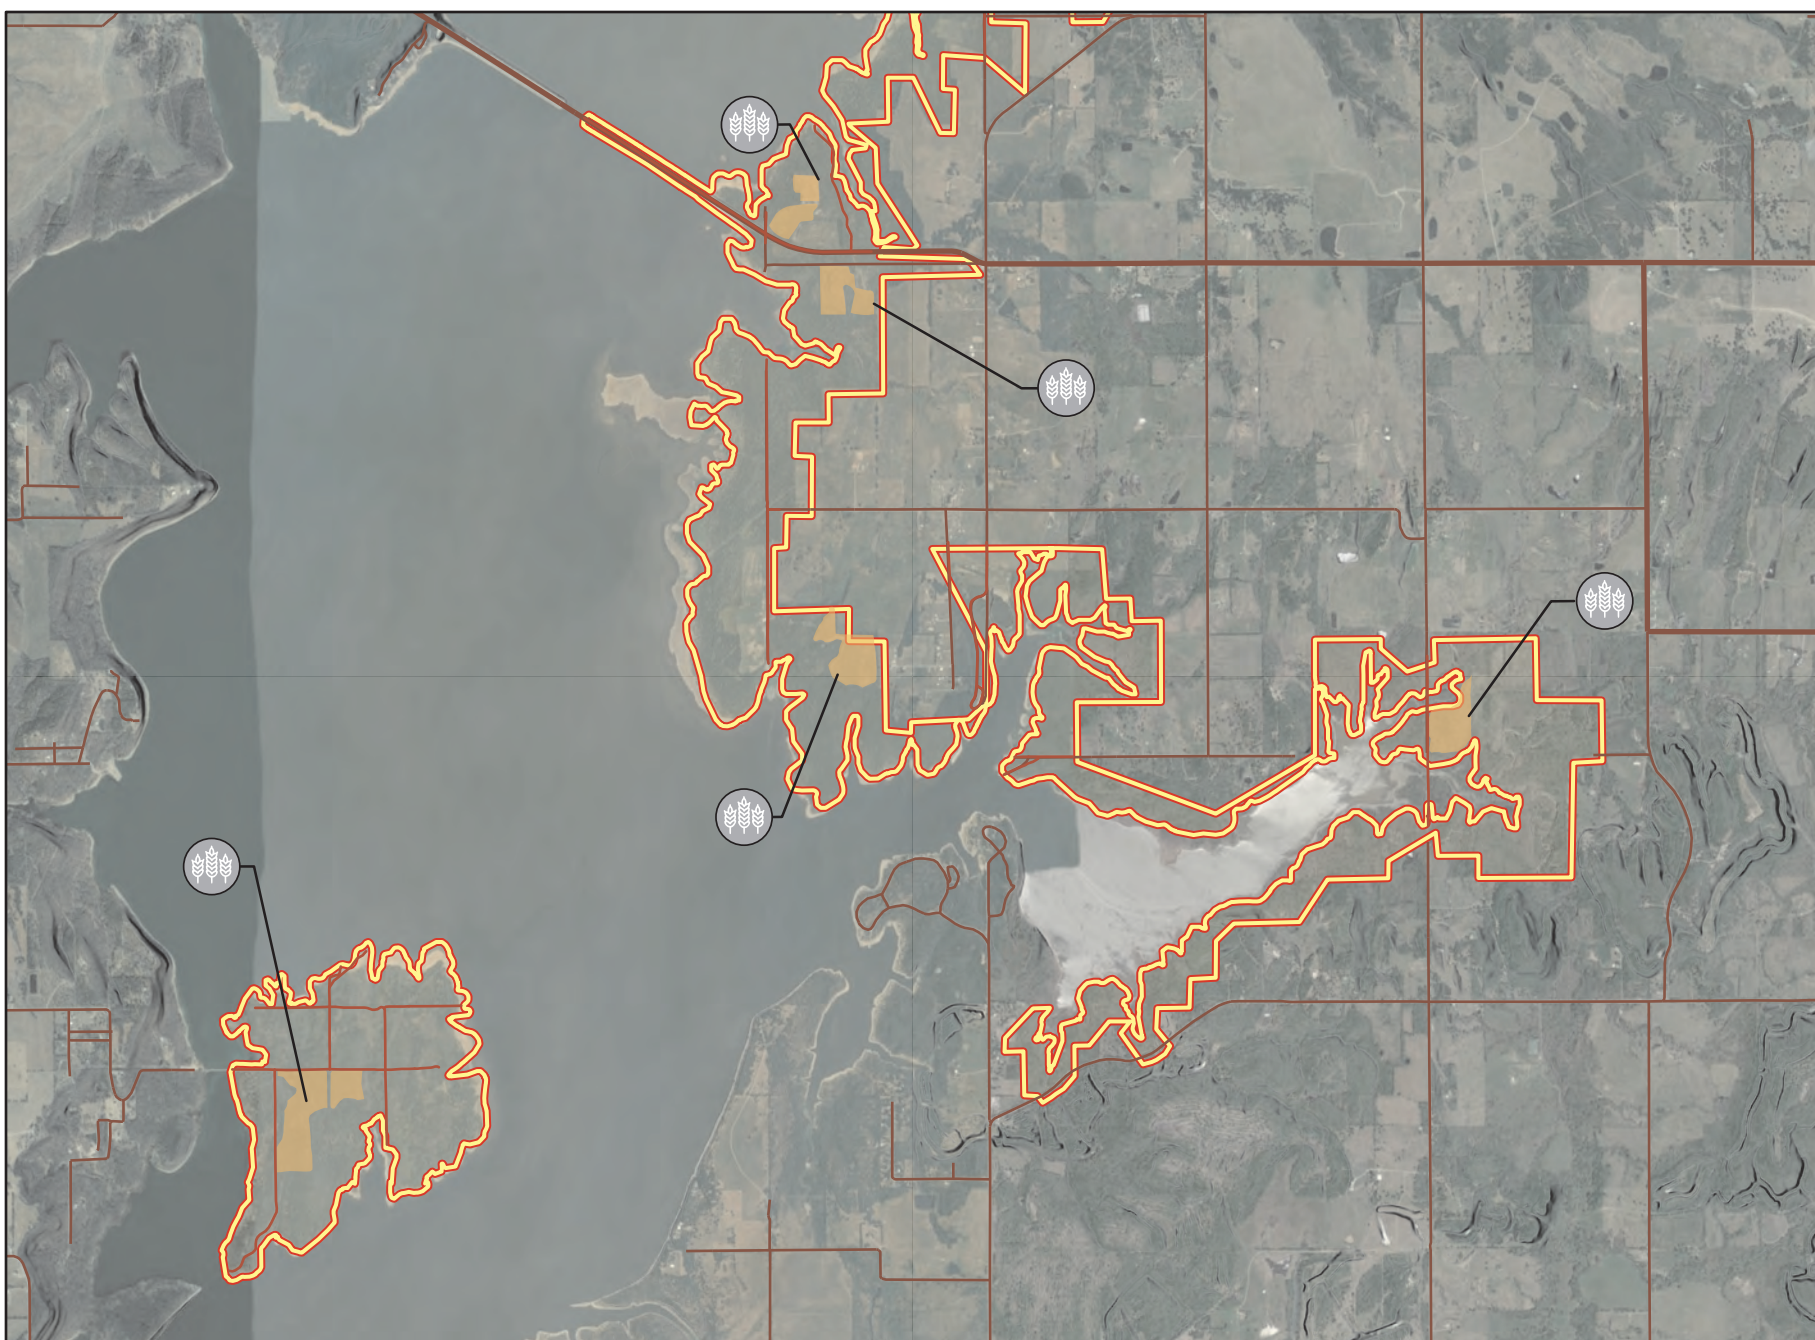

2023 ODWC Dove Hunting Areas

Managed fields can receive heavy hunting pressure on opening day. Please consider wearing shooting glasses and refrain from shooting at low flying birds on fields where other hunters are nearby. Although these fields were managed for dove, ODWC cannot guarantee dove will be present. Uncontrollable environmental factors and migration patterns will always play a role in dove field success. We encourage hunters to scout areas in advance of their planned hunt.

Areas Managed for Dove

 Agricultural Fields x7

S Oologah WMA

2.5

 Miles