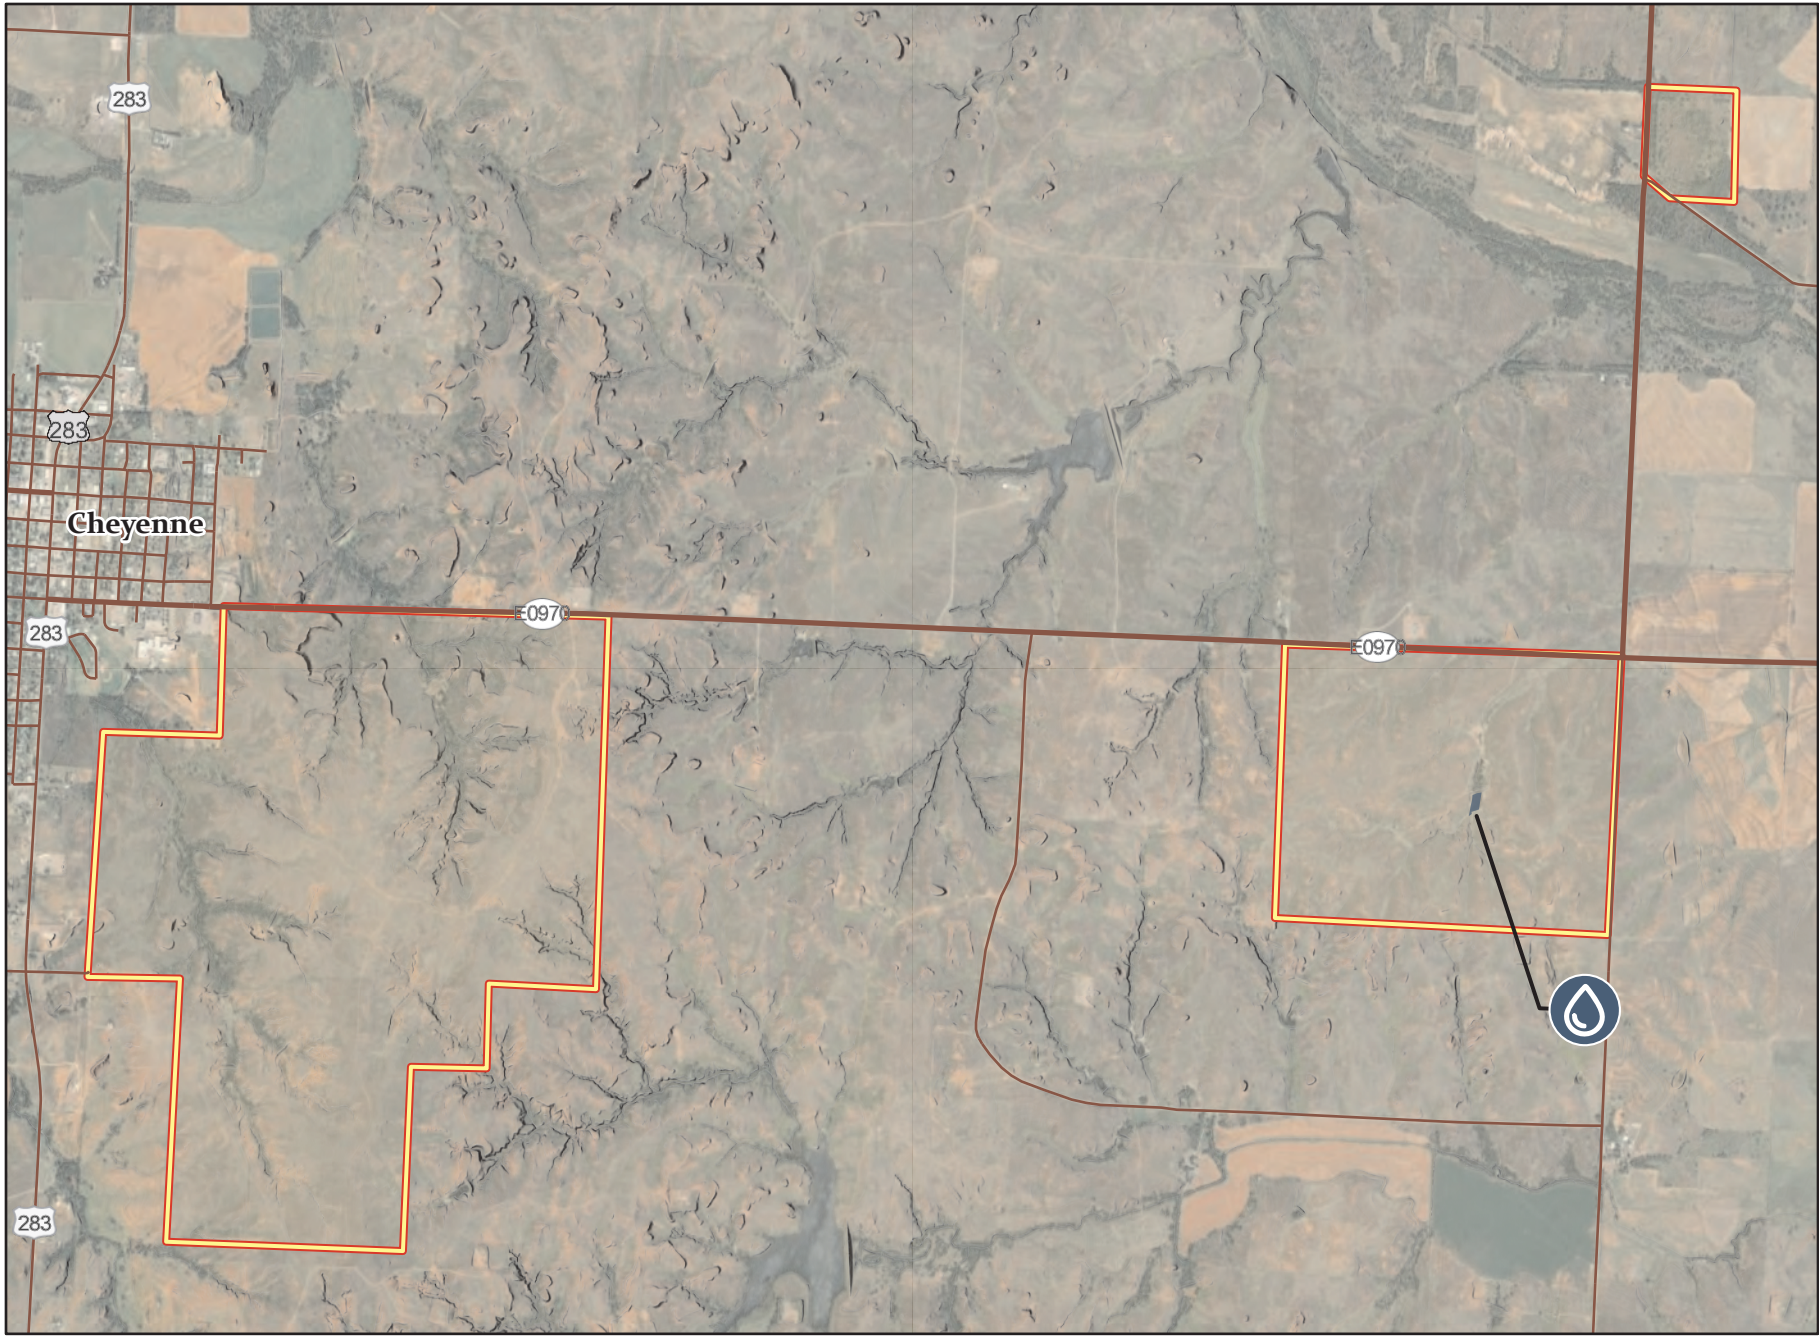

2023 ODWC Dove Hunting Areas

Managed fields can receive heavy hunting pressure on opening day. Please consider wearing shooting glasses and refrain from shooting at low flying birds on fields where other hunters are nearby. Although these fields were managed for dove, ODWC cannot guarantee dove will be present. Uncontrollable environmental factors and migration patterns will always play a role in dove field success. We encourage hunters to scout areas in advance of their planned hunt.

Areas Managed for Dove

 Waterbodies x1

SE Black Kettle WMA