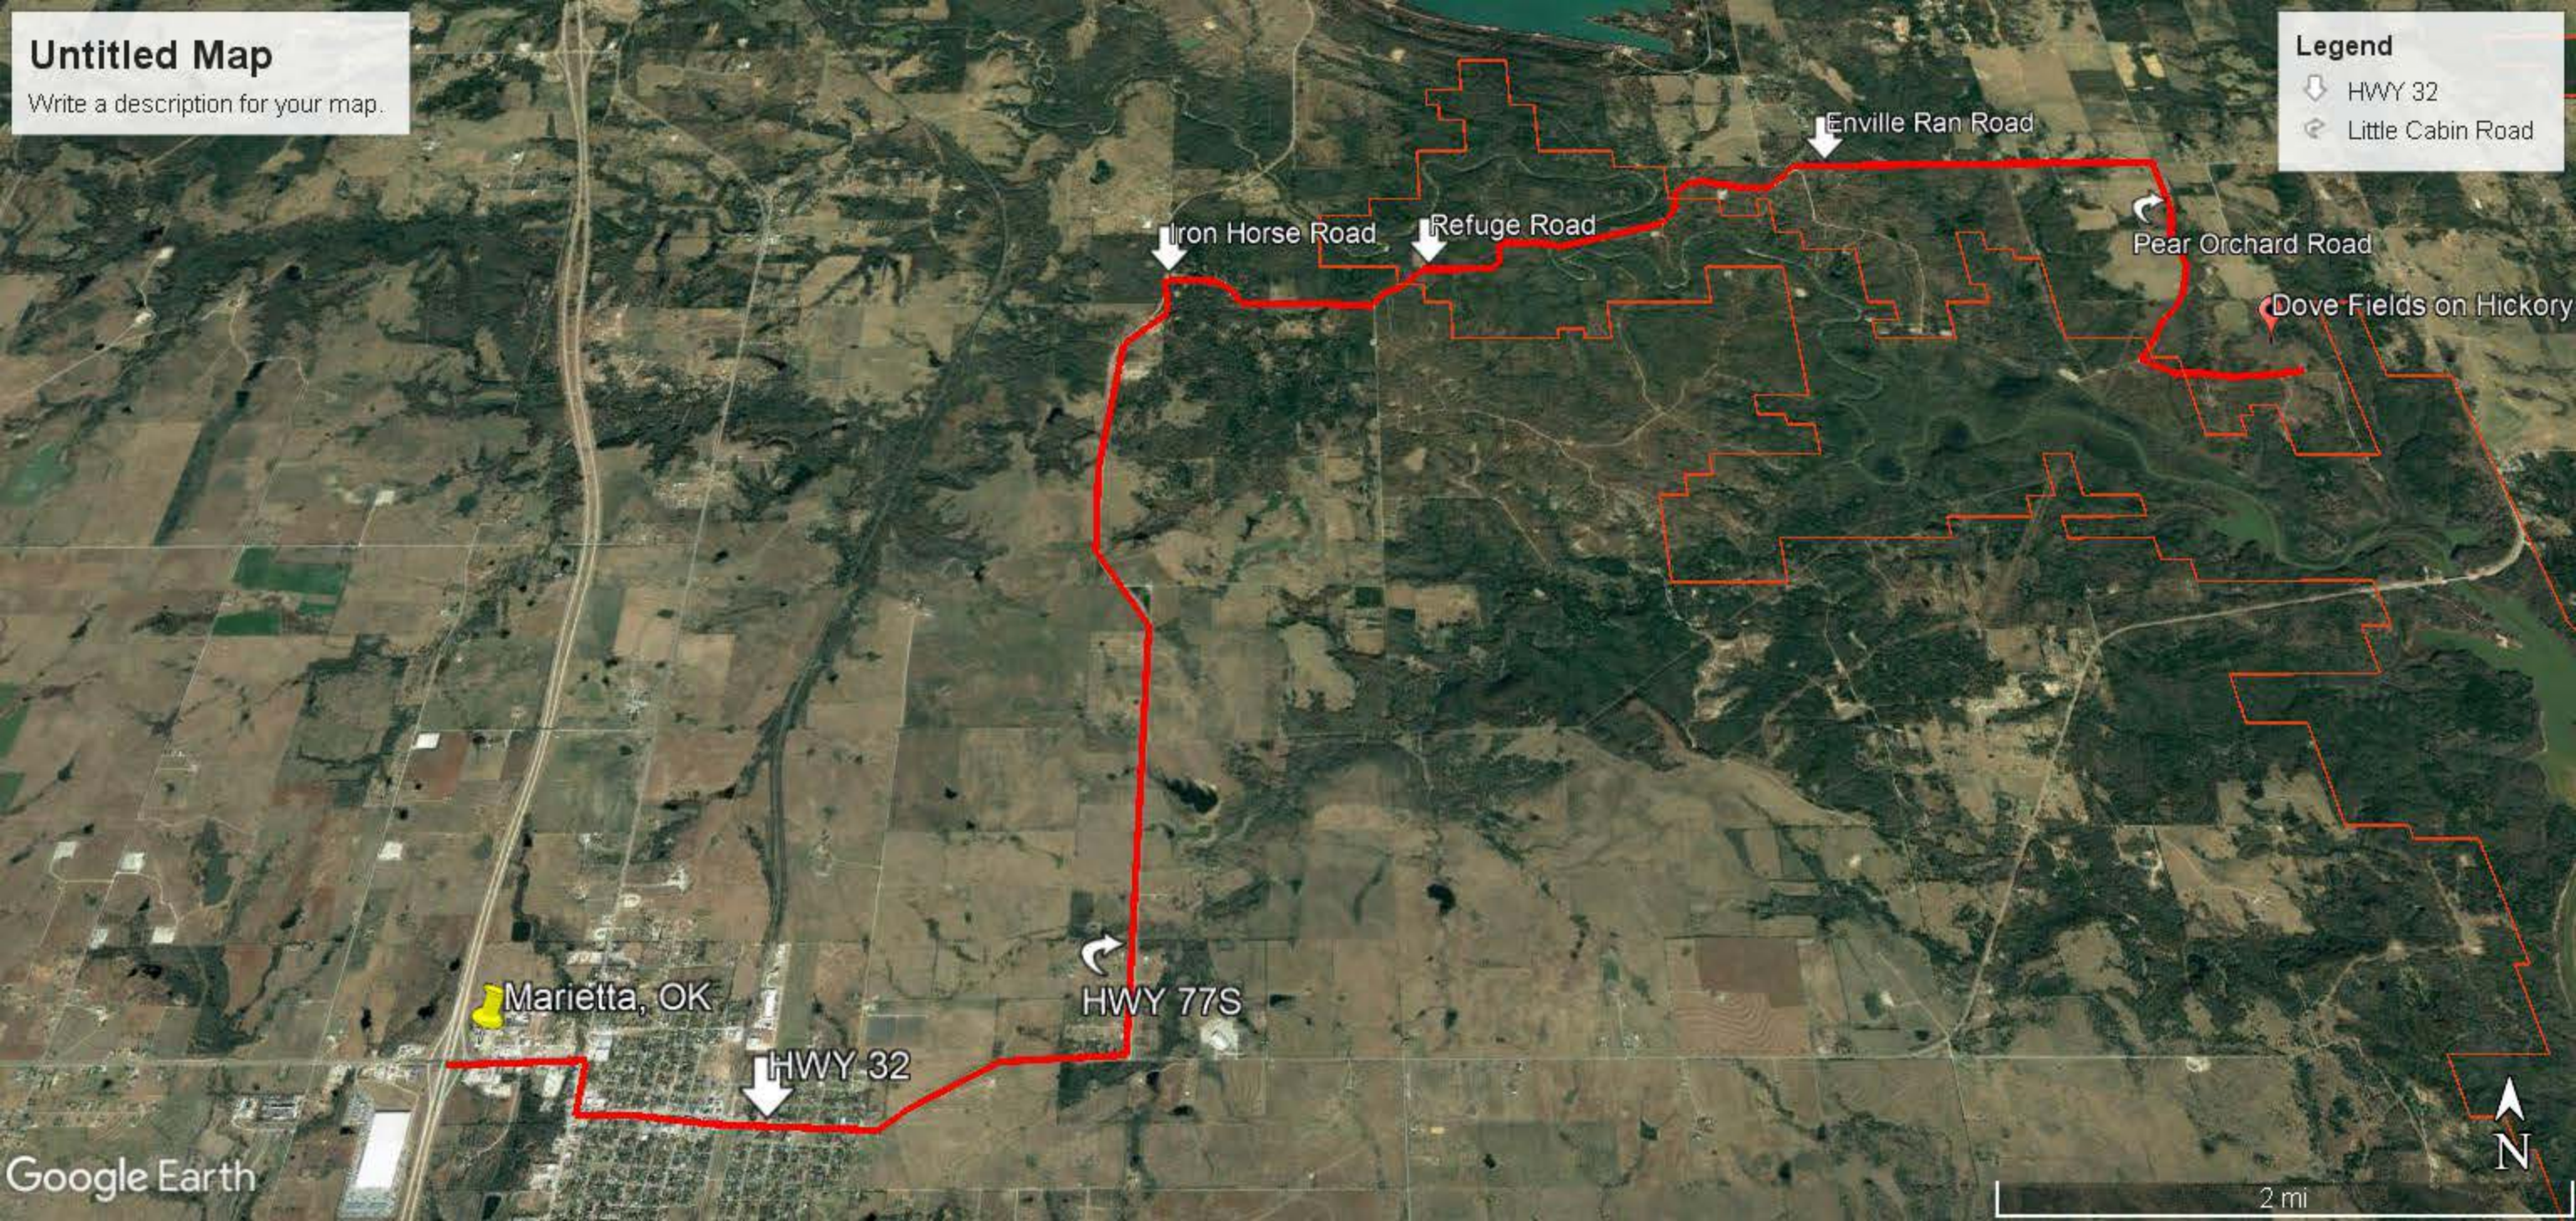

Untitled Map

Write a description for your map.

Legend

- HWY 32
- Little Cabin Road

Marietta, OK

Iron Horse Road

Refuge Road

Enville Ran Road

Pear Orchard Road

Dove Fields on Hickory

HWY 77S

HWY 32

2 mi

Google Earth