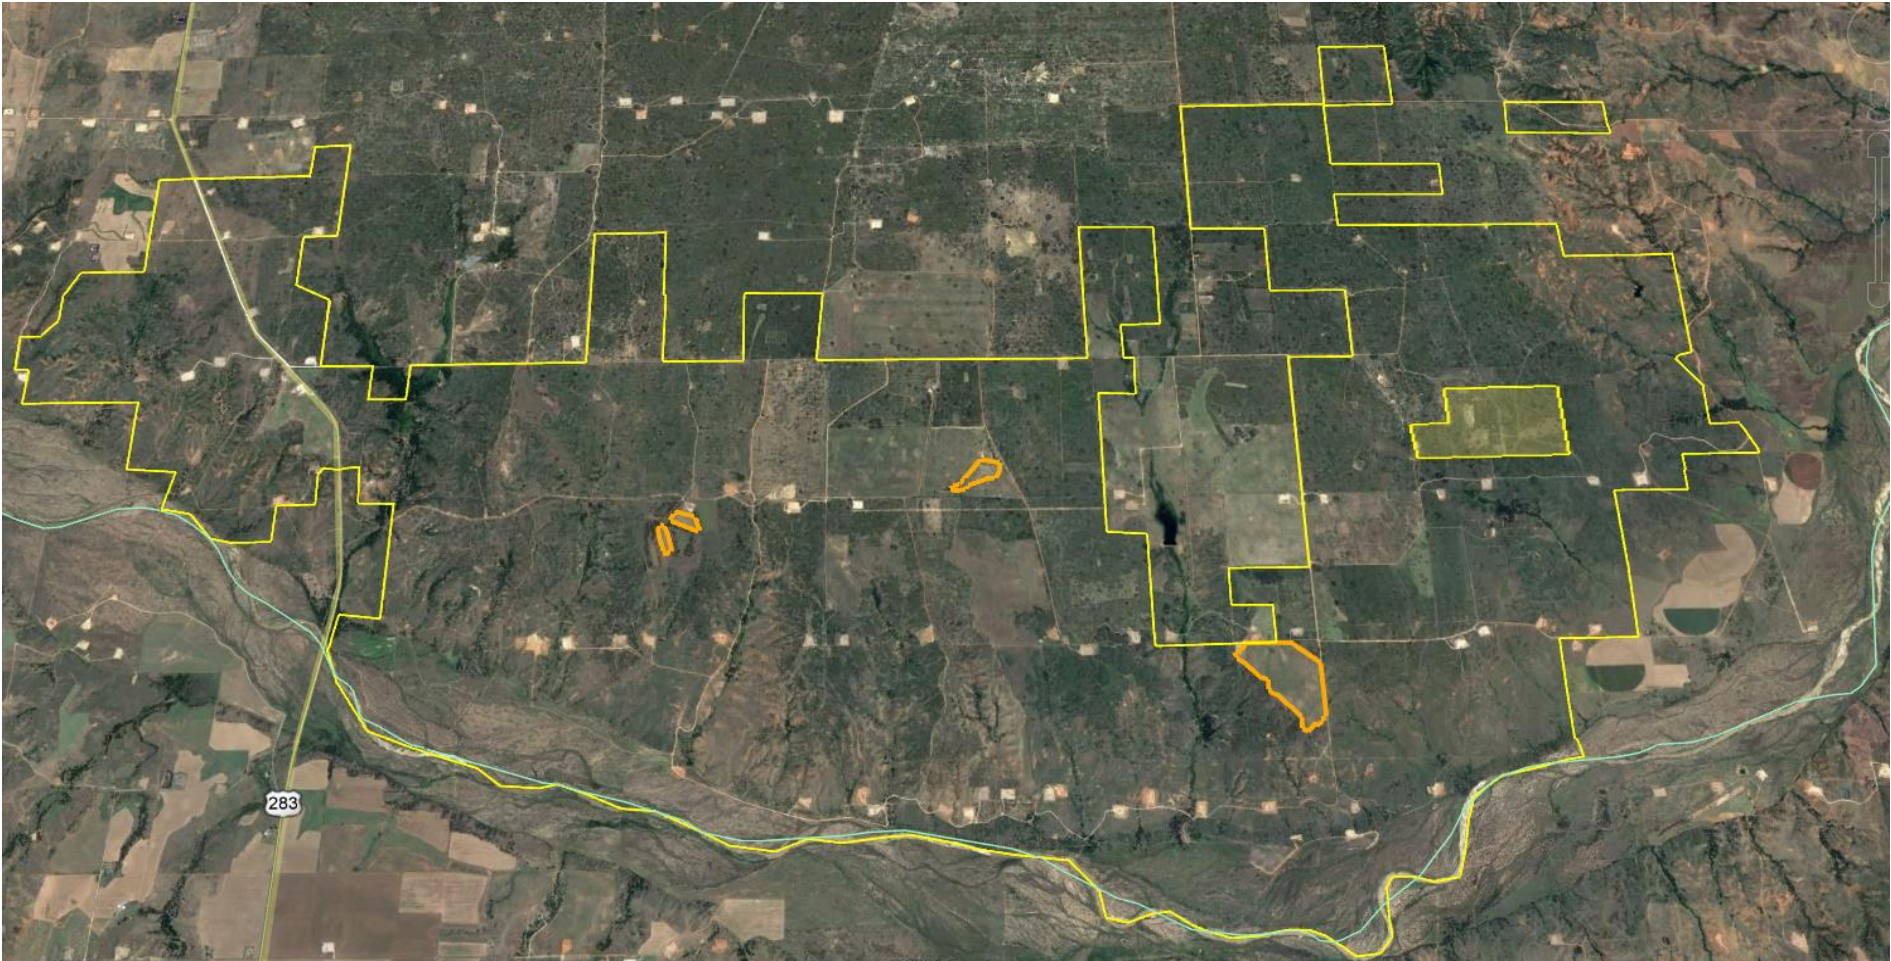

Packsaddle WMA 2021 R3 Dove Hunting Locations
Wildlife Biologist – Marcus Thibodeau 580-515-2030

Lone Bell Ag Lease
100 acres – wheat

N1890 Rd

Dunn Campground Wheat Plots
15 acres – wheat & native
plants

Shahan Unit Sunflower Field
19 acres – native
sunflowers