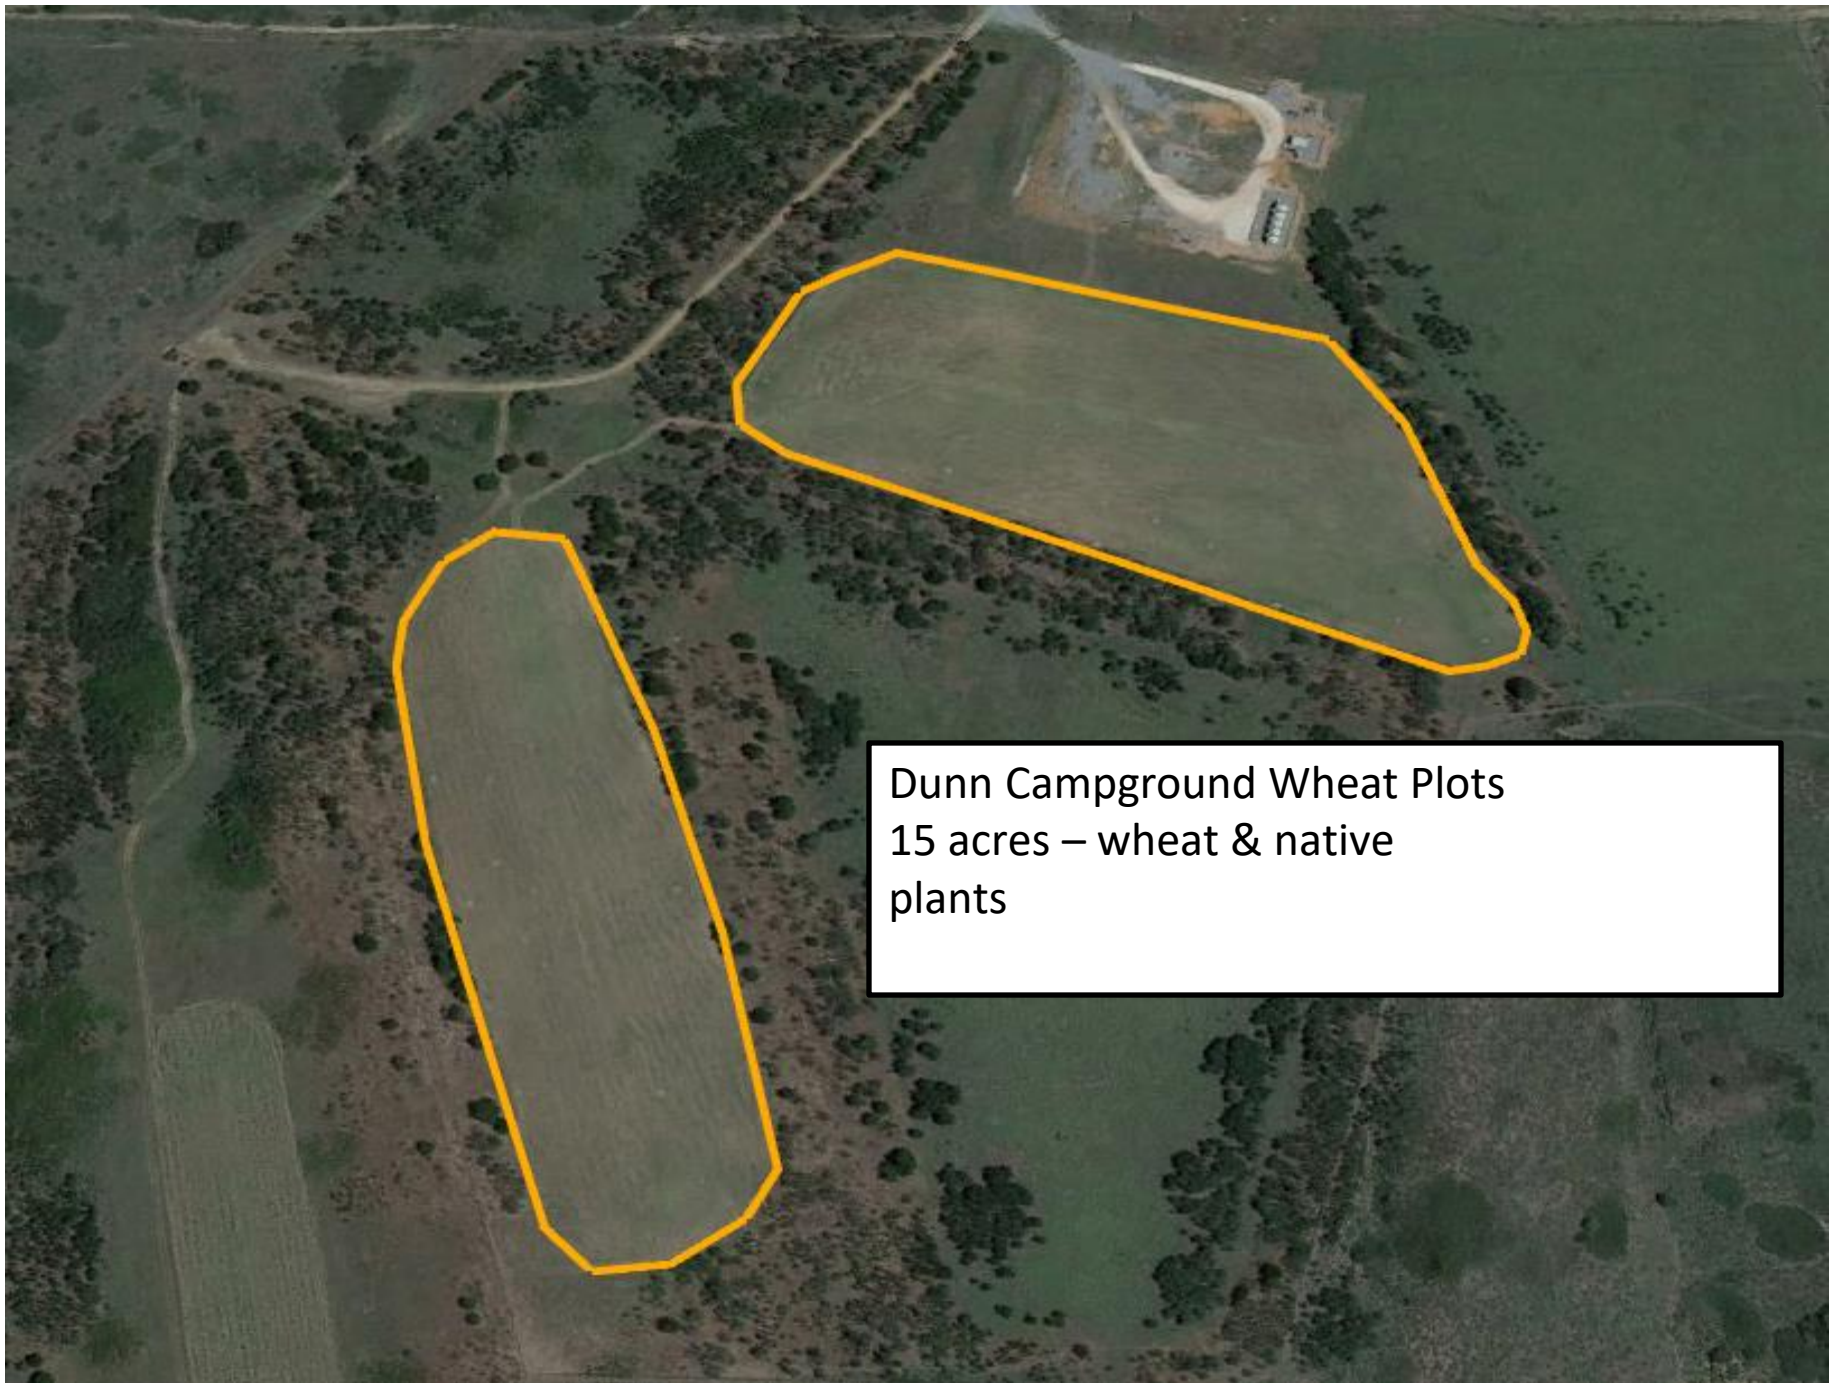

Packsaddle WMA 2021 R3 Dove Hunting Locations
Wildlife Biologist – Marcus Thibodeau 580-515-2030

Lone Bell Ag Lease
100 acres – wheat

N1890 Rd

Dunn Campground Wheat Plots
15 acres – wheat & native
plants

Shahan Unit Sunflower Field
19 acres – native
sunflowers