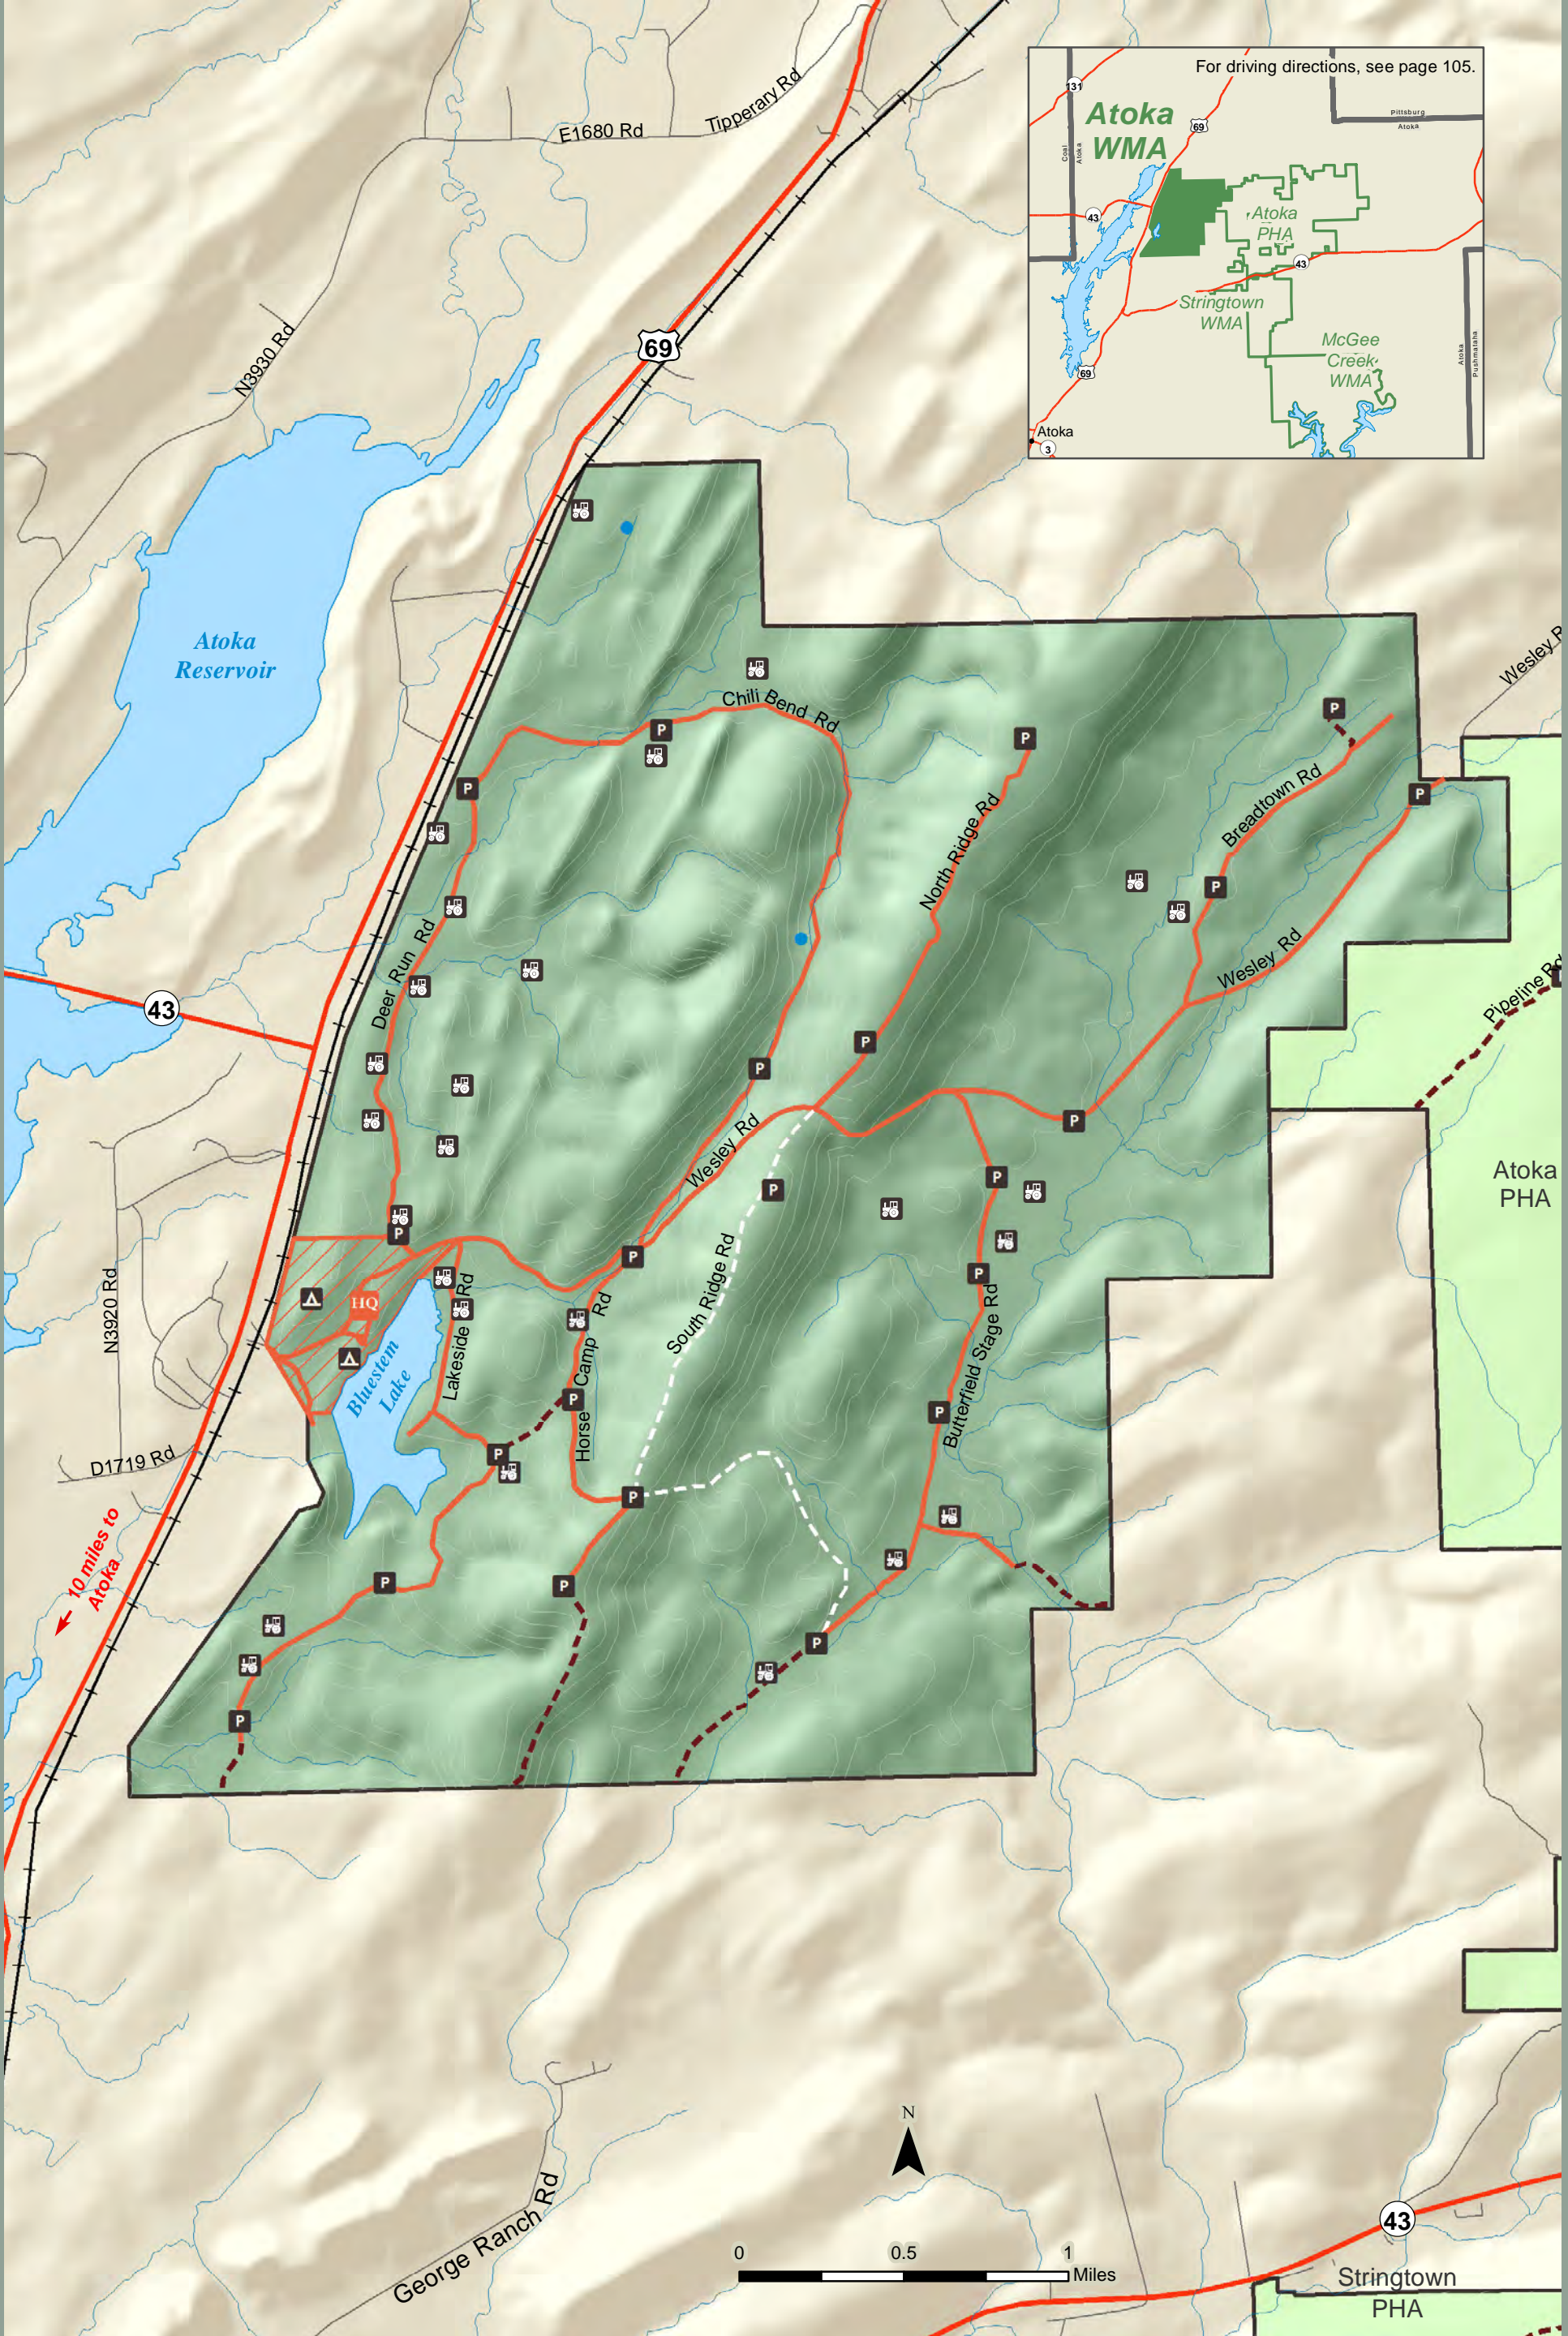

Atoka Wildlife Management Area

Area: 6,440 acres
(580) 320-3173
wildlifedepartment.com/wildlife-management-areas/atoka

10 miles to Atoka

Atoka PHA

Stringtown PHA