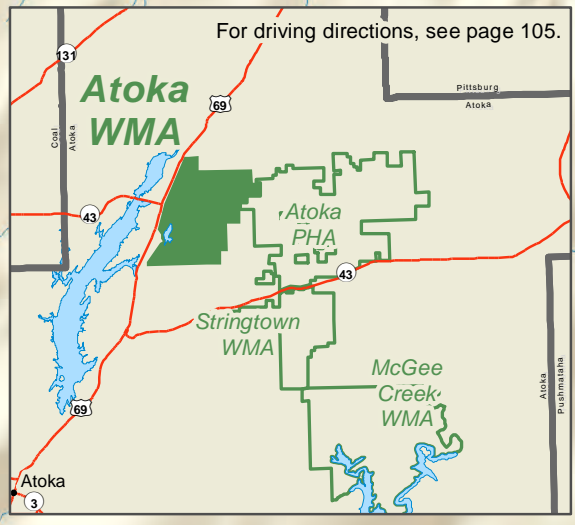

Atoka Wildlife Management Area

Area: 6,440 acres
(580) 320-3173
wildlifedepartment.com/wildlife-management-areas/atoka

10 miles to Atoka

Atoka PHA

Stringtown PHA