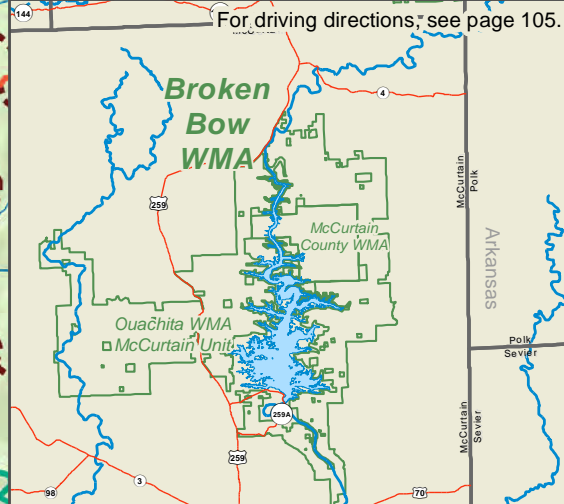

Three Rivers WMA

Please contact the US Forest Service for complete information for the Ouachita National Forest road system. For the most accurate data, visit www.fs.usda.gov/detailfull/ouachita Or call (501) 321-5202

For driving directions, see page 105.

8 miles from HQ to U.S. Hwy 259

7 miles to Mt. Herman

Broken Bow Wildlife Management Area

Area: 5,420 acres
(580) 241-5631
wildlifedepartment.com/wildlife-management-areas/broken-bow