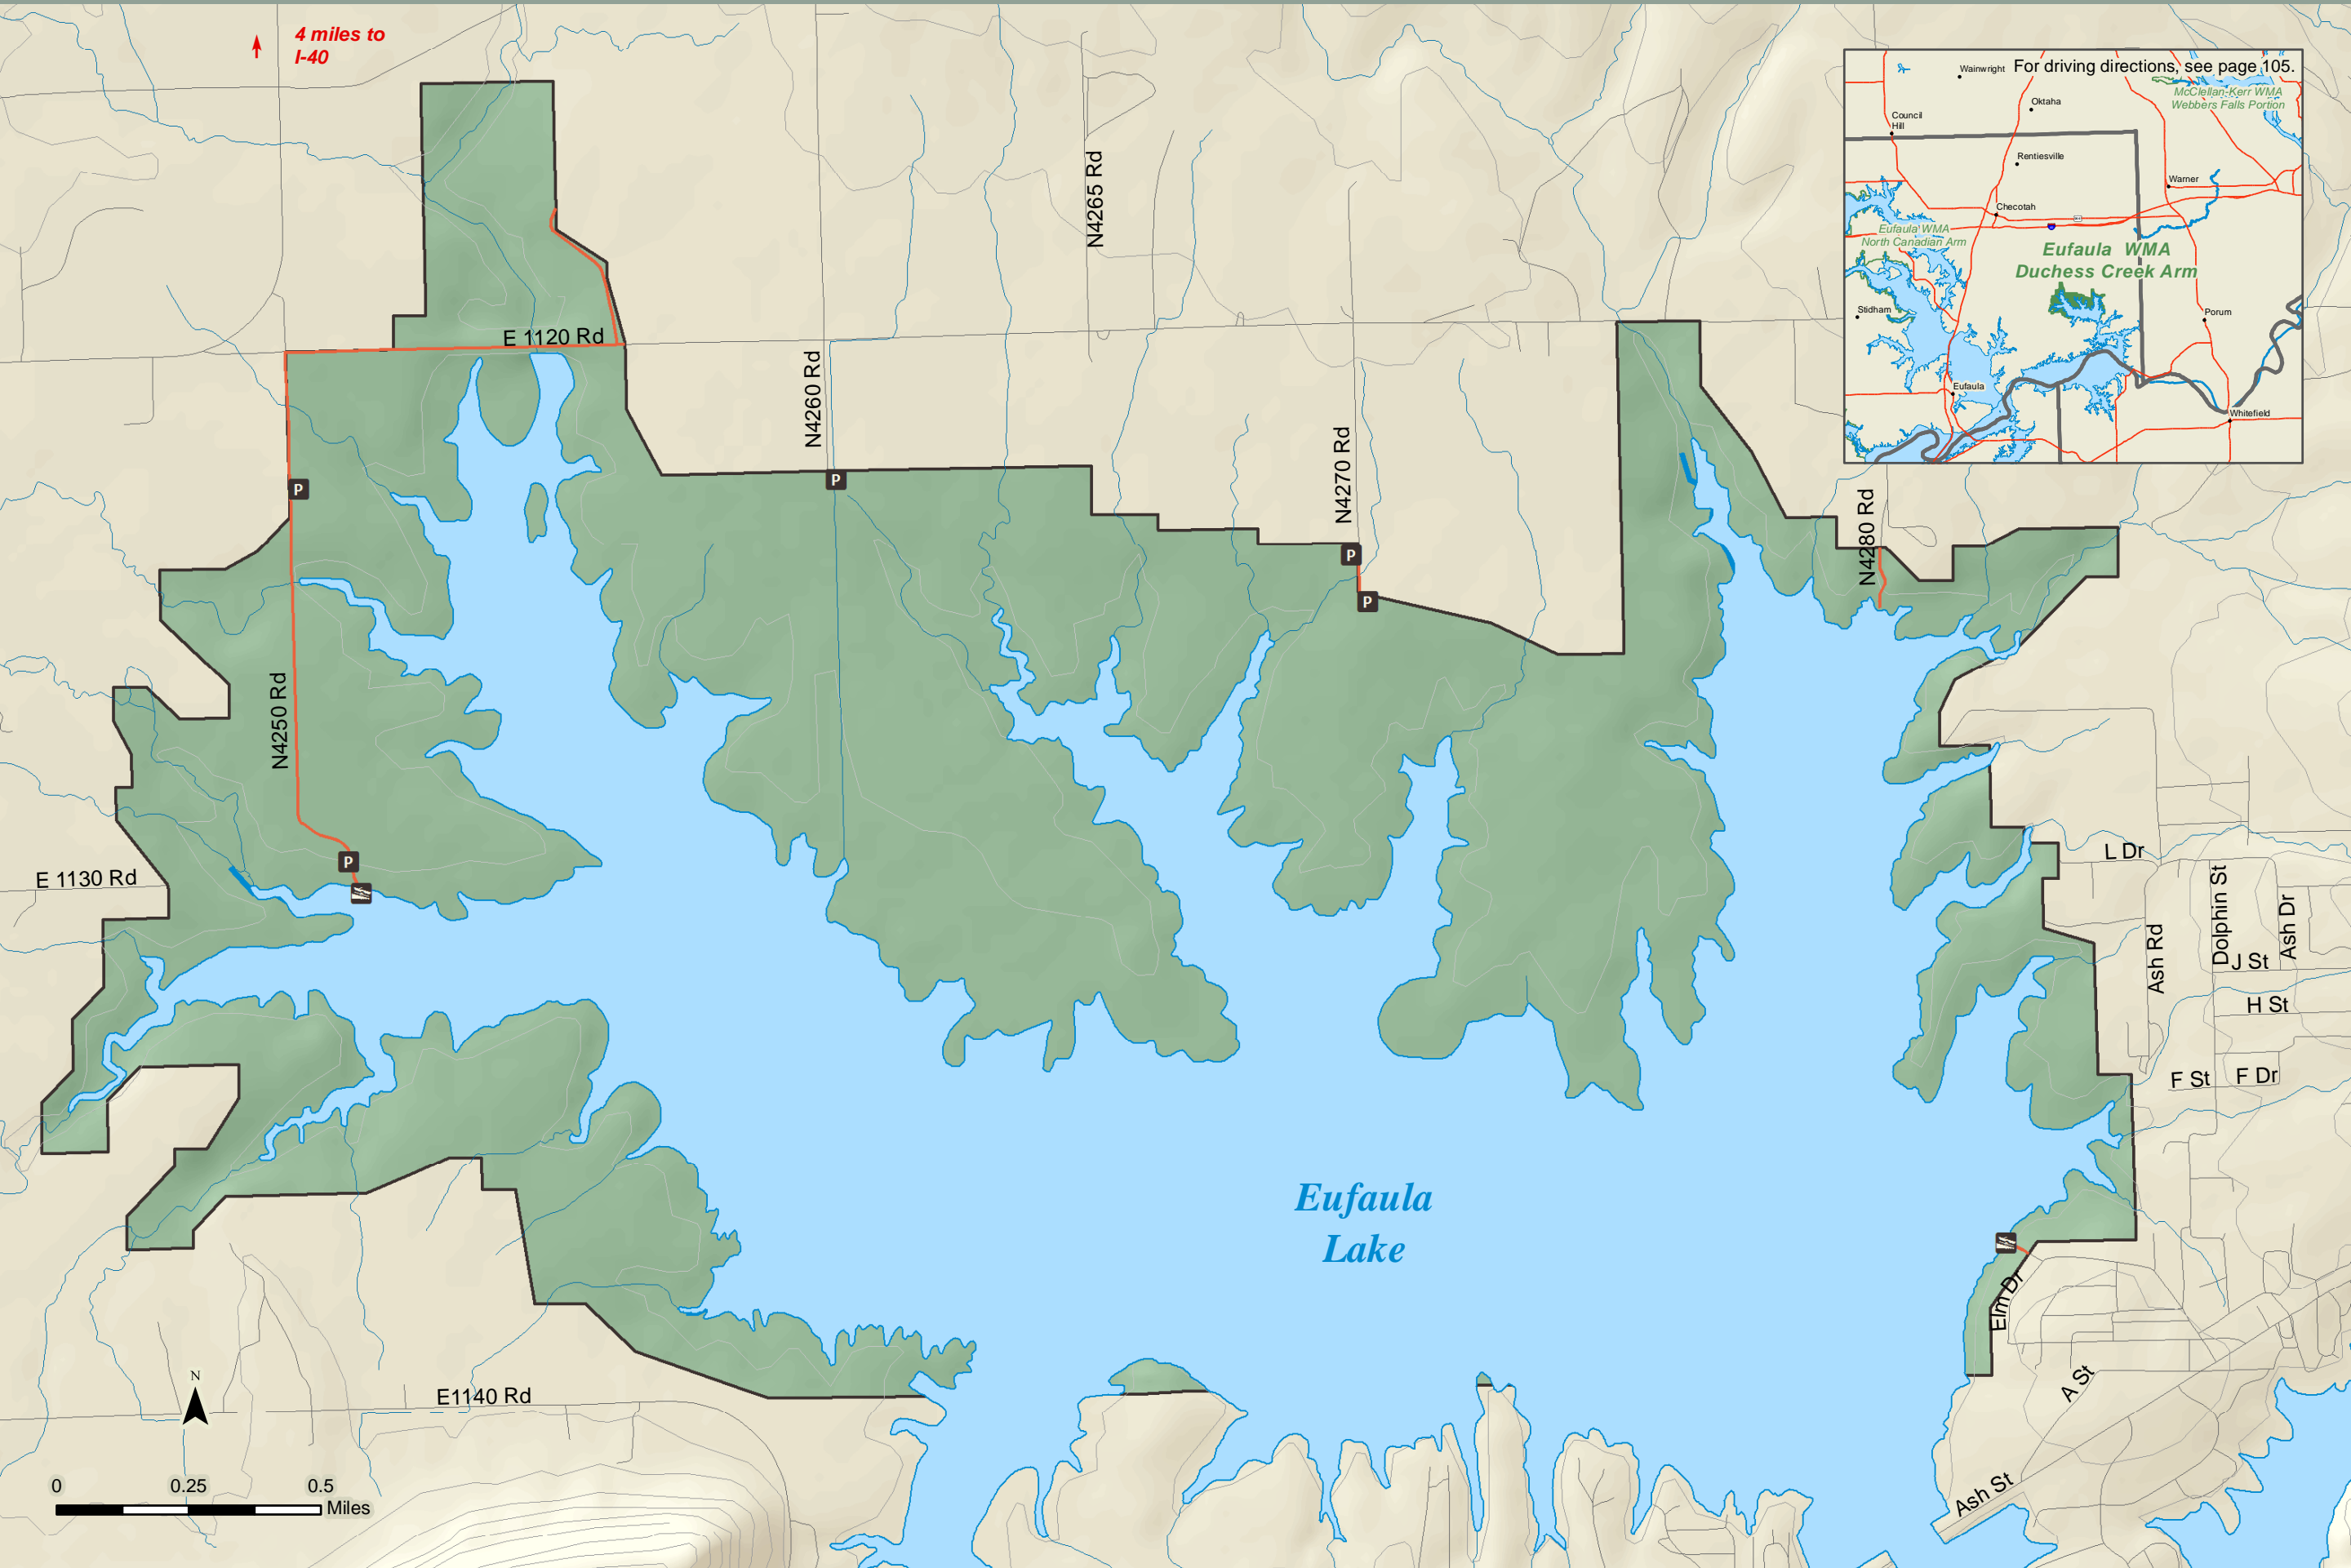

# Eufaula Wildlife Management Area Duchess Creek Arm

4 miles to  
I-40