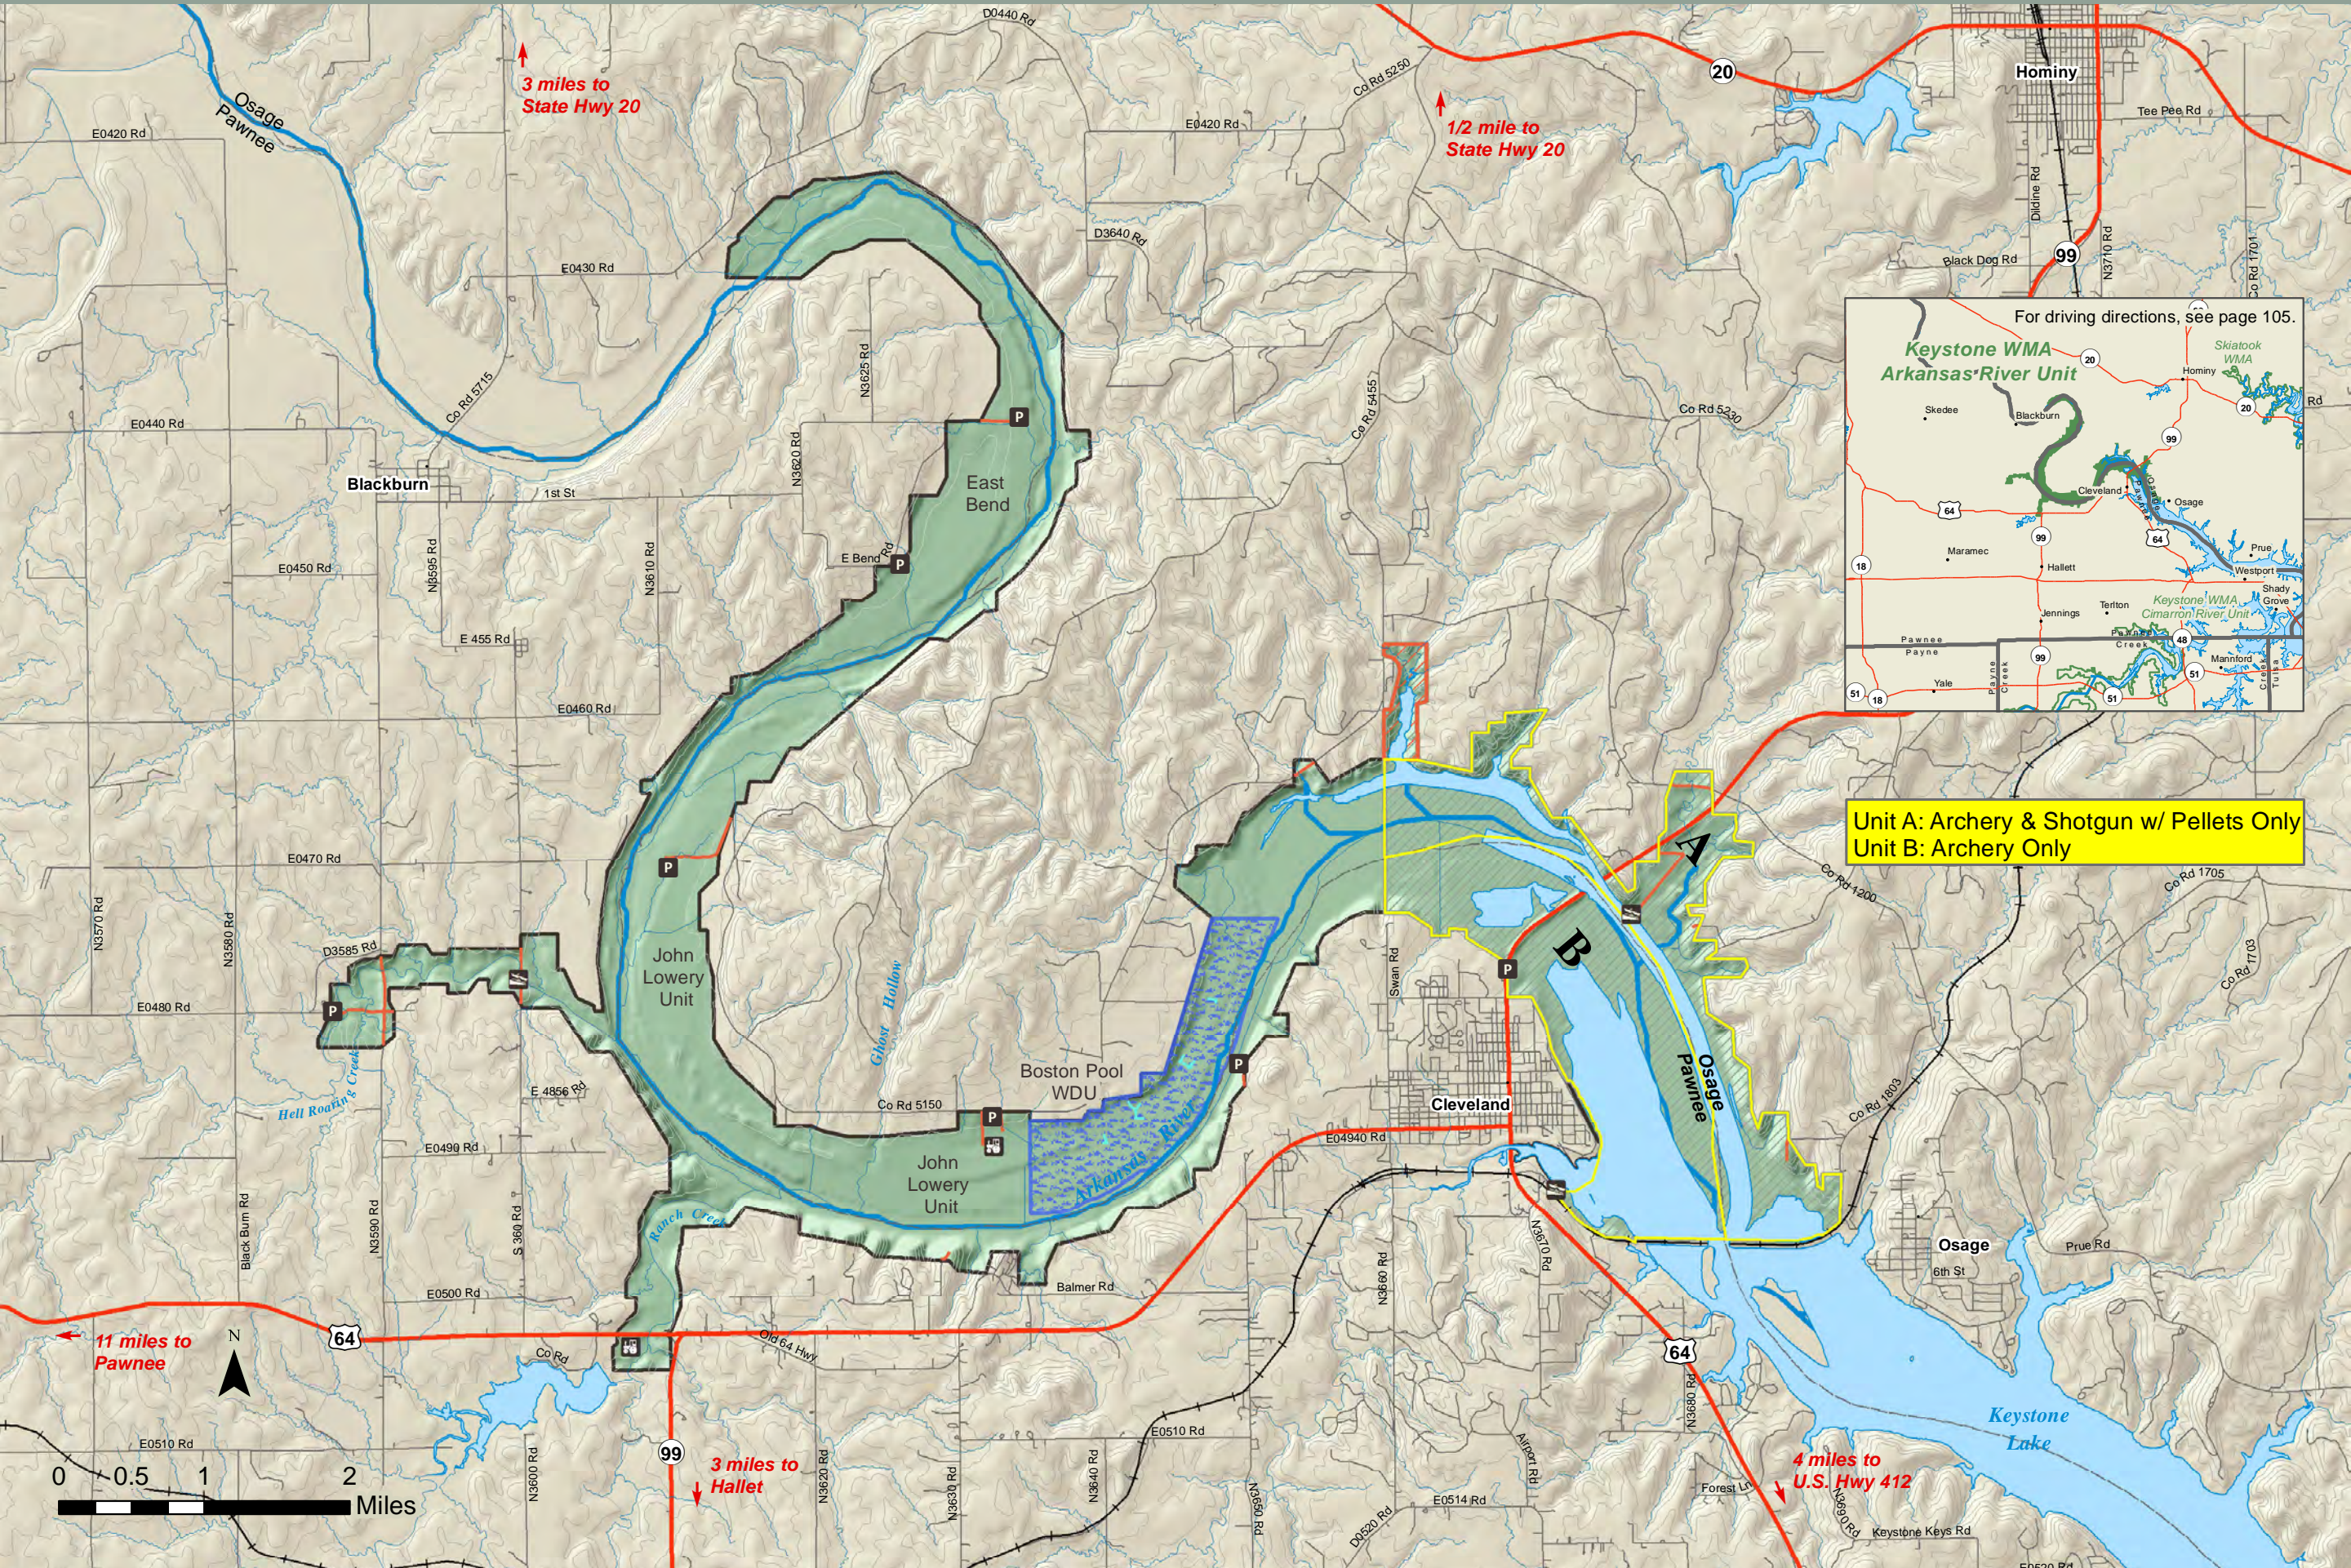

Keystone Wildlife Management Area Arkansas River Unit

3 miles to
State Hwy 20

1/2 mile to
State Hwy 20

Unit A: Archery & Shotgun w/ Pellets Only
Unit B: Archery Only

11 miles to
Pawnee

3 miles to
Hallet

4 miles to
U.S. Hwy 412